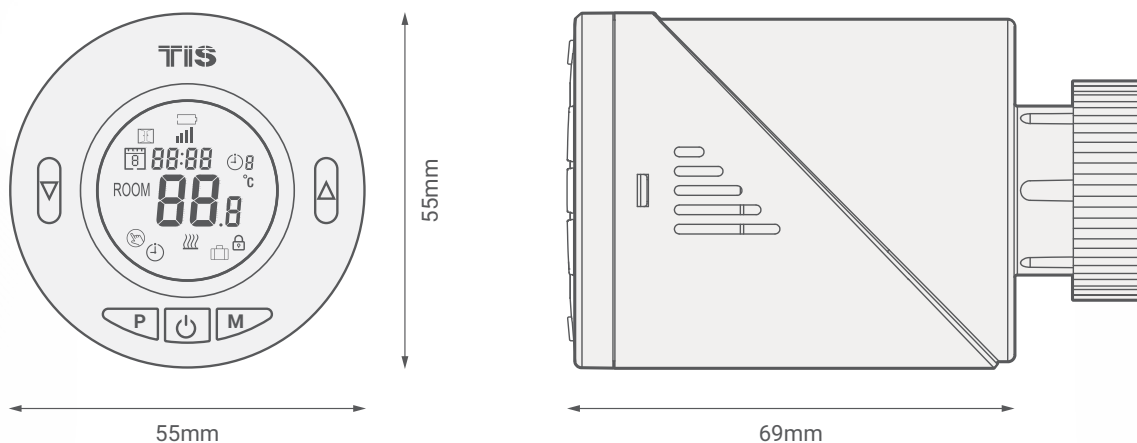

### PRODUCT SPECIFICATIONS

	<b>RF Signal</b>	Wi-Fi Signal	863 MHZ
	<b>Voltage</b>	Operating Voltage	By 2 x AA 1.5 V batteries
	<b>Functions</b>	Temperature settings Accuracy Control	5°C ~ 35°C, in 0.5 ± 1°C PID
	<b>Operating and display elements</b>	Buttons LCD	5 Buttons 2-Color LCD
	<b>Mounting</b>	On Radiator Valve	M30 x 1.5 Universal Type Head to body connection
	<b>Weight</b>	Without packaging	200 gr
	<b>Dimensions</b>	Width x Length x Height Max Extension	55mm x 69mm x 55mm 5.0mm
	<b>Housing</b>	Materials Internal Parts color IP rating	PC fire proof White IP 20
	<b>Temperature range</b>	Operation Storage Transport	-30...60°C -20...60°C -30...75°C
	<b>Air humidity</b>		<85% non-condensing