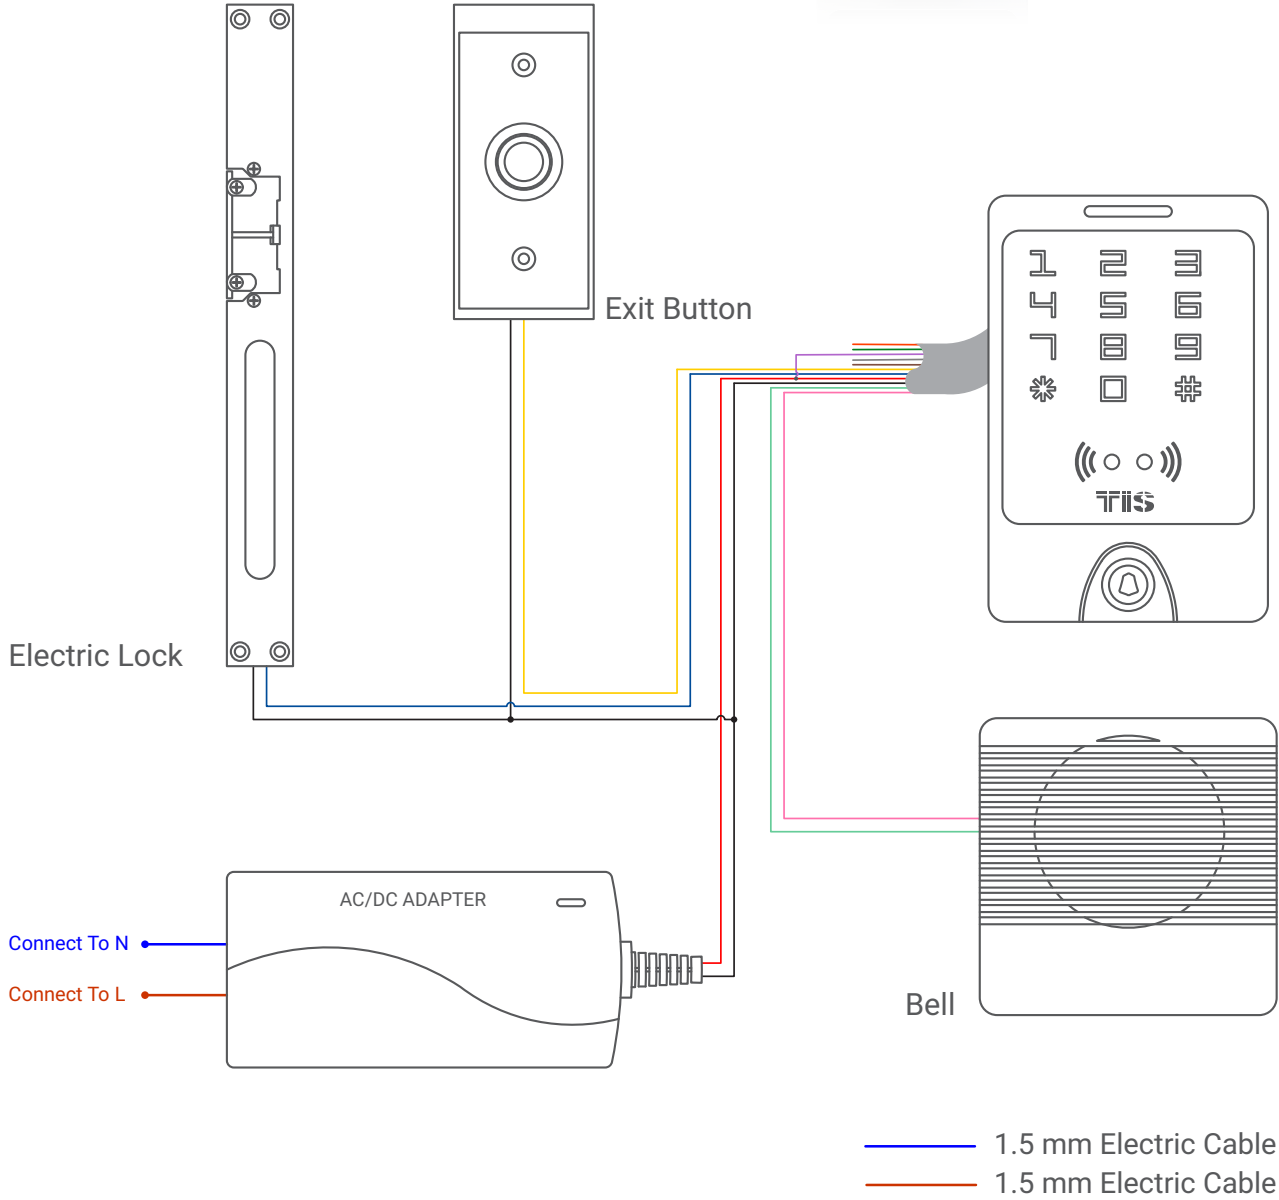

TIS KARTLI GEÇİŞ SİSTEMİ

Dokunmatik Arayüzlü Kartlı Geçiş

Ürün Diyagramı 1.1

TIS

▲ TIS Kartlı Geçiş Sistemi Kablolama Şeması

TIS

Copyright © 2020 TIS, All Rights Reserved
TIS Logo is a Registered Trademark of Texas Intelligent System LLC in the United States of America. This company takes TIS Control Ltd. in other countries. All of the Specifications are subject to change without notice.