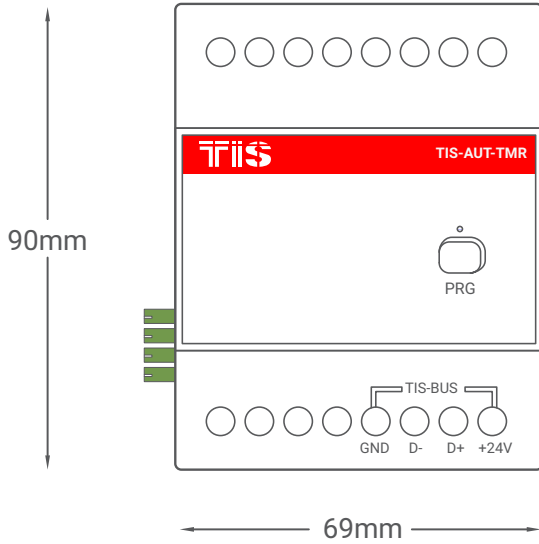

Model: TIS-AUT-TMR

▲ DIN-Ray Bus Bağlantı Şekli

▲ Modül Boyutları

TIS

Copyright © 2020 TIS, All Rights Reserved
TIS Logo is a Registered Trademark of Texas Intelligent System LLC in the United States of America. This company takes TIS Control Ltd. in other countries. All of the Specifications are subject to change without notice.