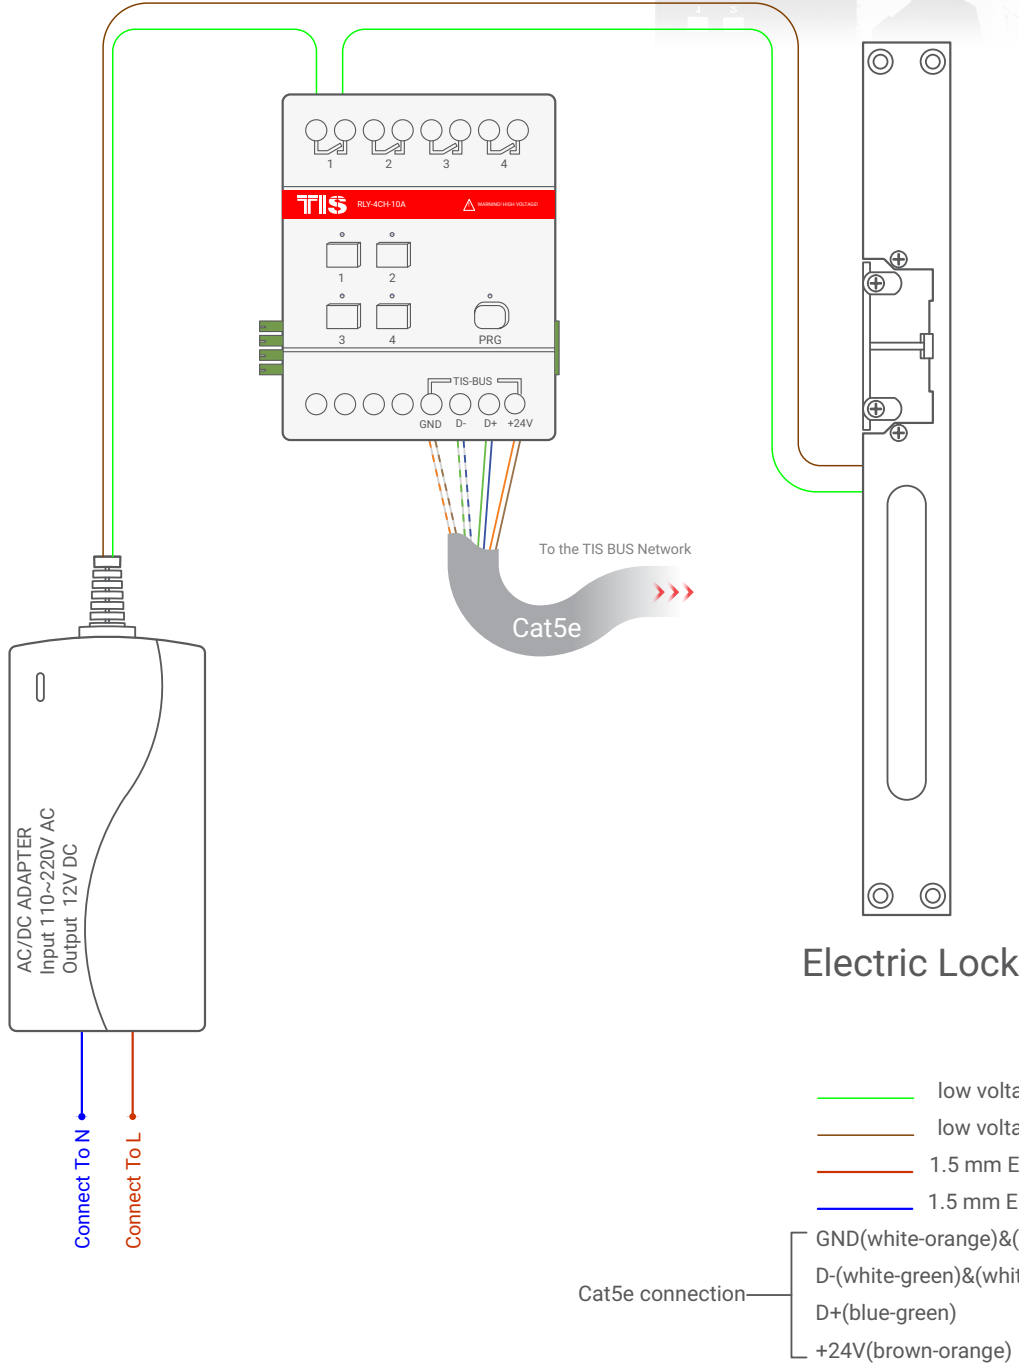

# TIS GÜÇ RÖLESİ

4 Kanallı 10 Amper

Model: RLY-4CH-10A

TIS

- 2.5 mm Electric Cable  
— 1.5 mm Electric Cable  
— 1.5 mm Electric Cable
- Cat5e connection —
- GND(white-orange)&(white-brown)
  - D-(white-green)&(white-blue)
  - D+(blue-green)
  - +24V(brown-orange)

# TIS GÜÇ RÖLESİ

4 Kanallı 10 Amper

Model: RLY-4CH-10A

TIS