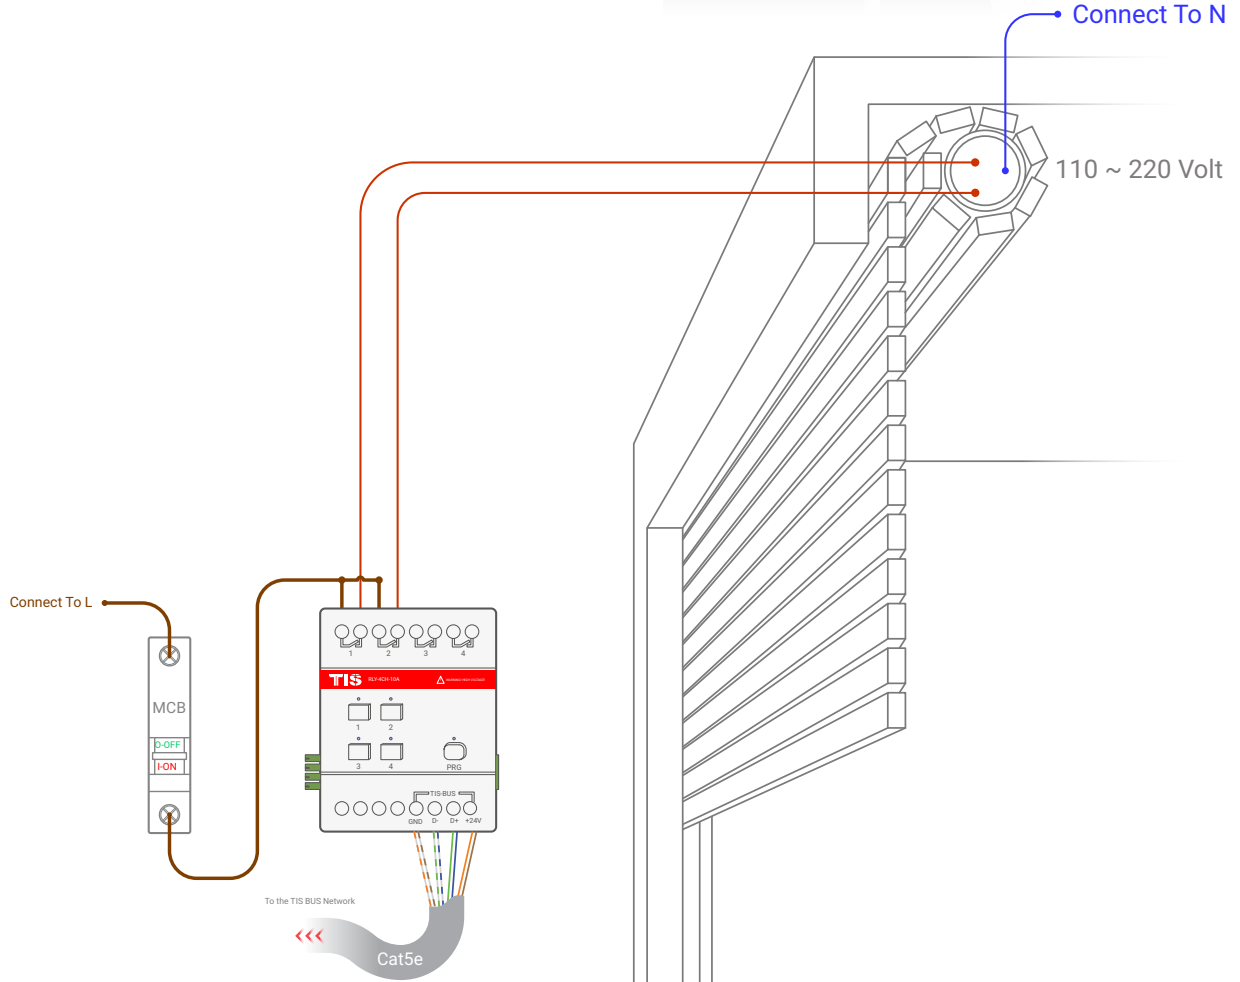

▲ Aydınlatma Bağlantı Diyagramı

# TIS GÜÇ RÖLESİ

4 Kanallı 10 Amper

Model: RLY-4CH-10A

TIS

- 2.5 mm Electric Cable  
— 1.5 mm Electric Cable  
— 1.5 mm Electric Cable
- Cat5e connection —
- GND(white-orange)&(white-brown)
  - D-(white-green)&(white-blue)
  - D+(blue-green)
  - +24V(brown-orange)

# TIS GÜÇ RÖLESİ

4 Kanallı 10 Amper

Model: RLY-4CH-10A

TIS