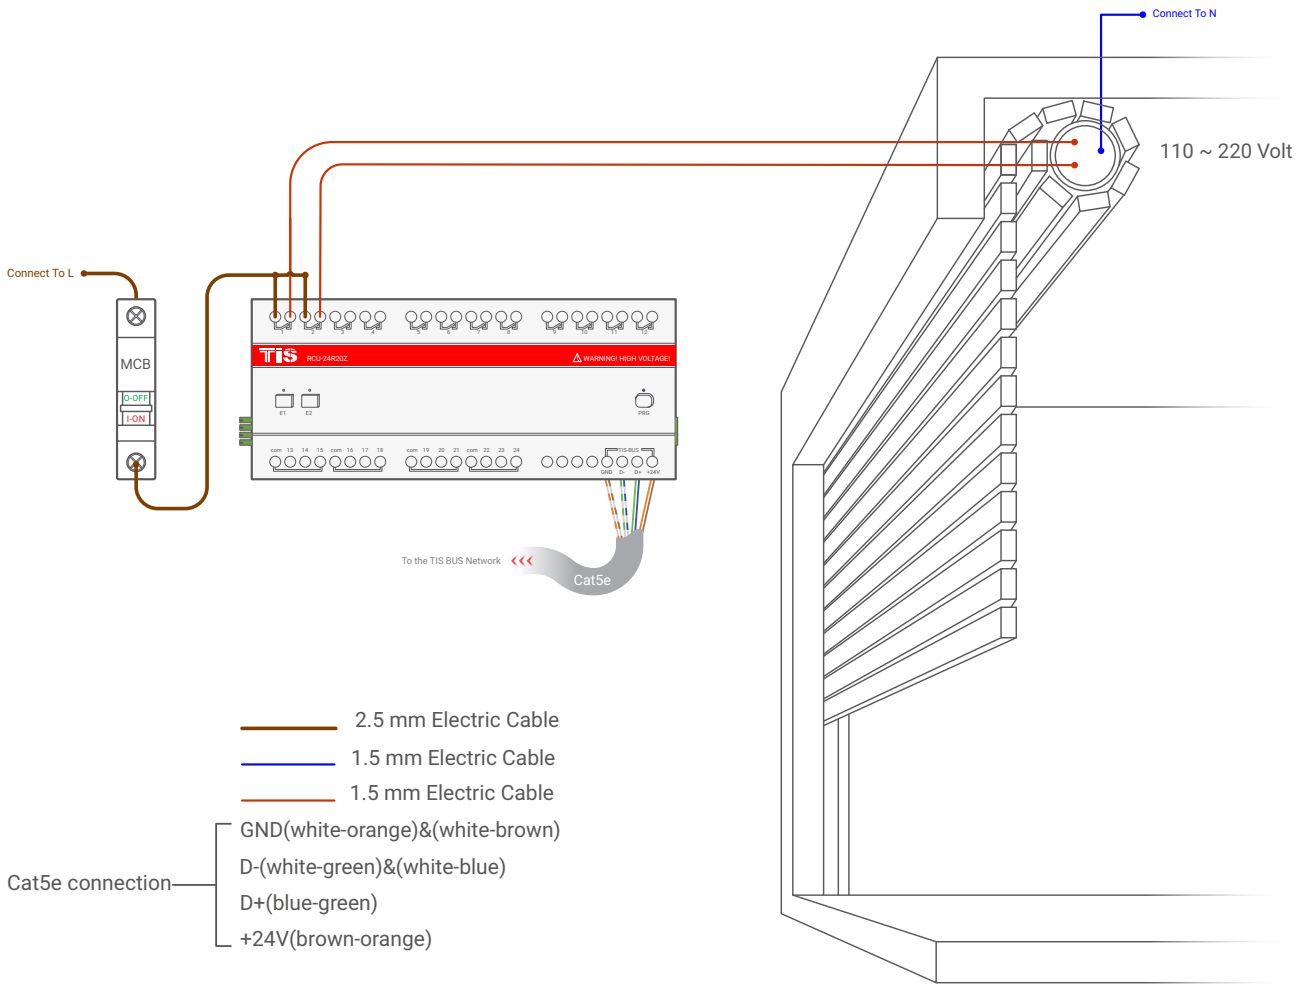

ODA KONTROL ÜNİTESİ-RCU

20 GİRİŞ 24 ÇIKIŞ

Model: RCU-24R20Z

TIS

▲ Motor Bağlantı Diyagramı

TIS

Copyright © 2020 TIS, All Rights Reserved

TIS Logo is a Registered Trademark of Texas Intelligent System LLC in the United States of America. This company takes TIS Control Ltd. in other countries. All of the Specifications are subject to change without notice.

TEXAS INTELLIGENT SYSTEM LLC
SUITE# 610, 860 NORTH DOROTHY DR
RICHARDSON
TX 75081,USA

TIS CONTROL TÜRKİYE
DEMİRCİKARA MAH. B. ONAT CAD.
1419.SK OCEAN CITY SİTESİ B BLOK
KAT:2 D:3 MURATPASA/ANTALYA