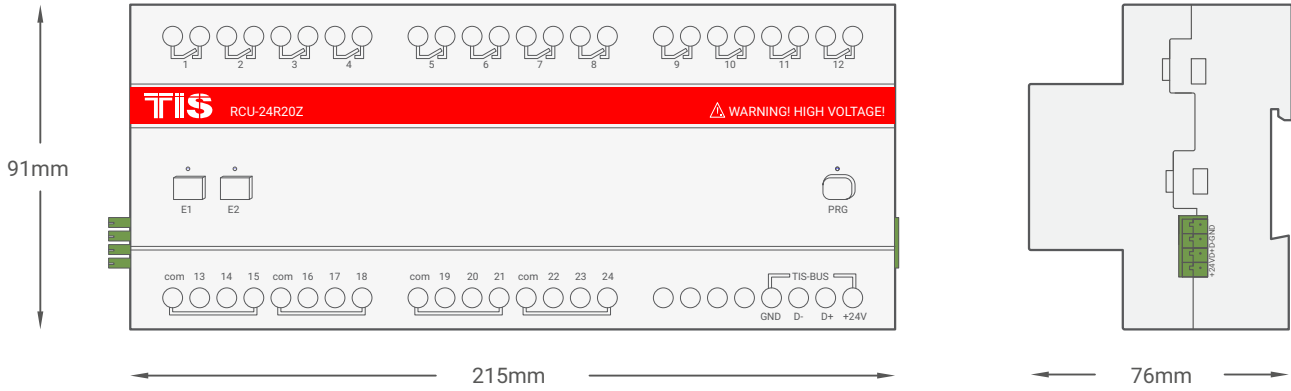

20 GİRİŞ 24 ÇIKIŞ

Model: RCU-24R20Z

TIS

▲ Modül Boyutları

TIS

Copyright © 2020 TIS, All Rights Reserved

TIS Logo is a Registered Trademark of Texas Intelligent System LLC in the United States of America. This company takes TIS Control Ltd. in other countries. All of the Specifications are subject to change without notice.