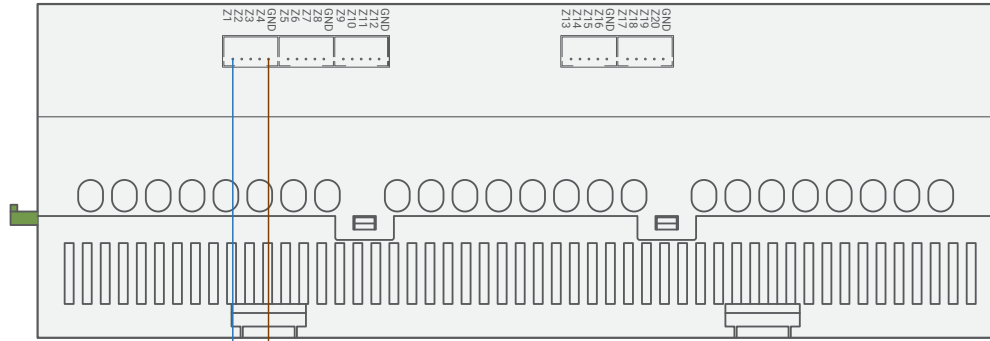

20 GİRİŞ 24 ÇIKIŞ

Model: RCU-24R20Z

TIS

For 3rd party sensors

TO THE POWER SUPPLY

- low voltage cable
- low voltage cable
- low voltage cable
- low voltage cable

▲ Harici Sensör Bağlantı Diyagramı

TIS