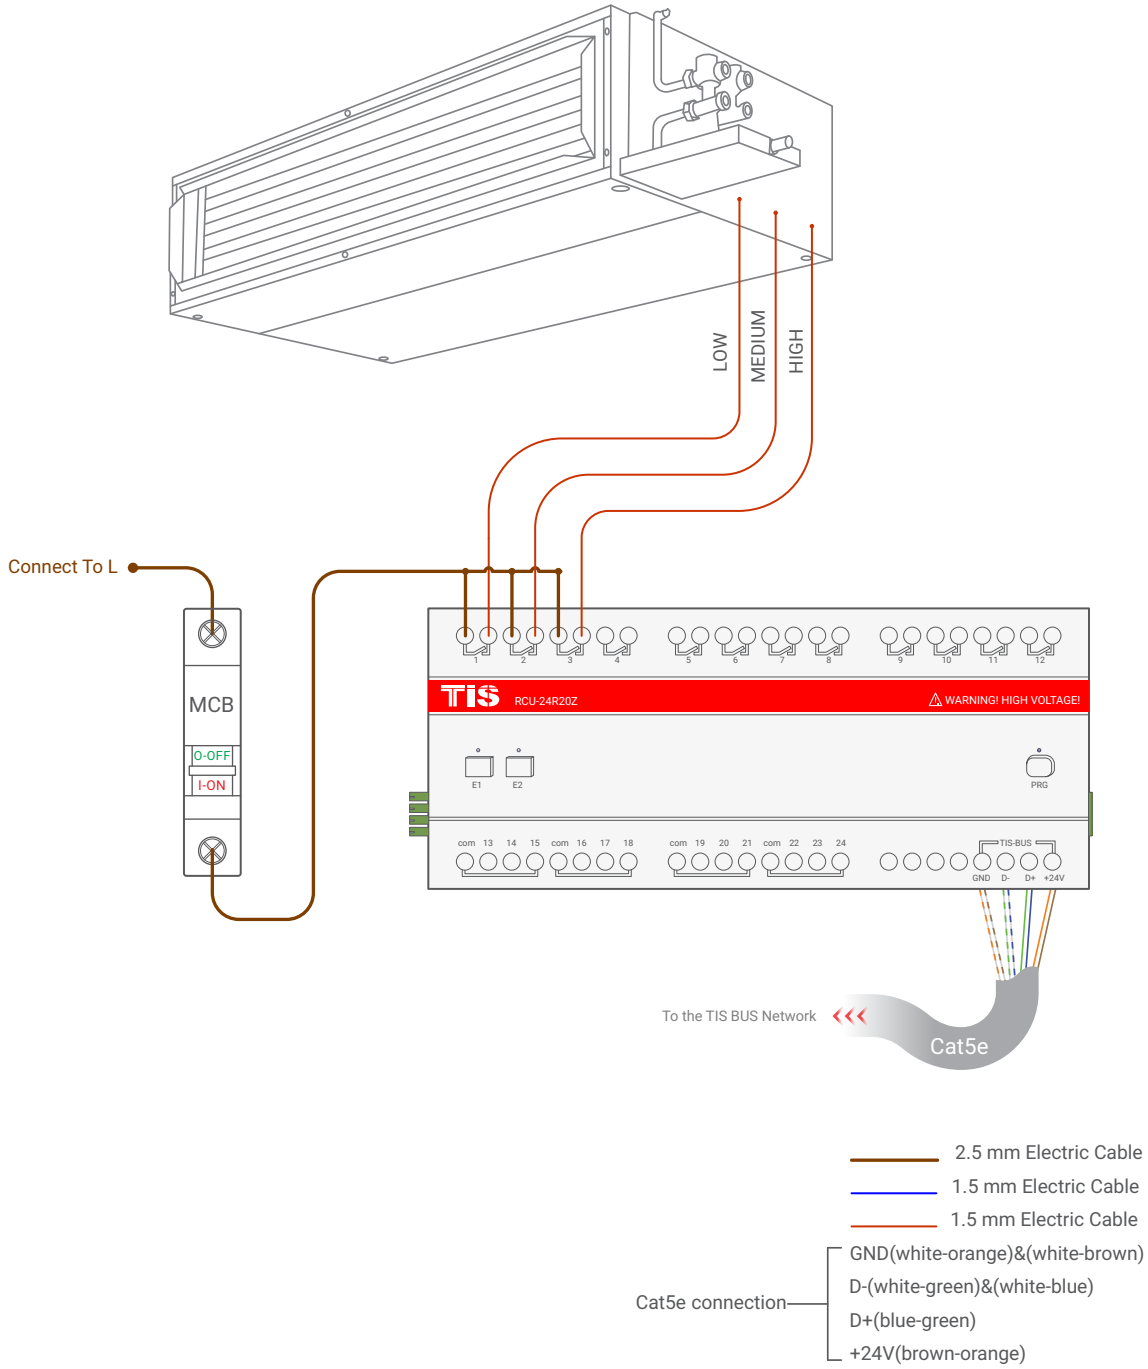

- 2.5 mm Electric Cable
- 1.5 mm Electric Cable
- 1.5 mm Electric Cable

- Cat5e connection
- GND(white-orange)&(white-brown)
 - D-(white-green)&(white-blue)
 - D+(blue-green)
 - +24V(brown-orange)

▲ Aydınlatma Bağlantı Diyagramı

ODA KONTROL ÜNİTESİ-RCU

20 GİRİŞ 24 ÇIKIŞ

Model: RCU-24R20Z

TIS

▲ FCU Bağlantı Diyagramı

TIS

Copyright © 2020 TIS, All Rights Reserved

TIS Logo is a Registered Trademark of Texas Intelligent System LLC in the United States of America. This company takes TIS Control Ltd. in other countries. All of the Specifications are subject to change without notice.