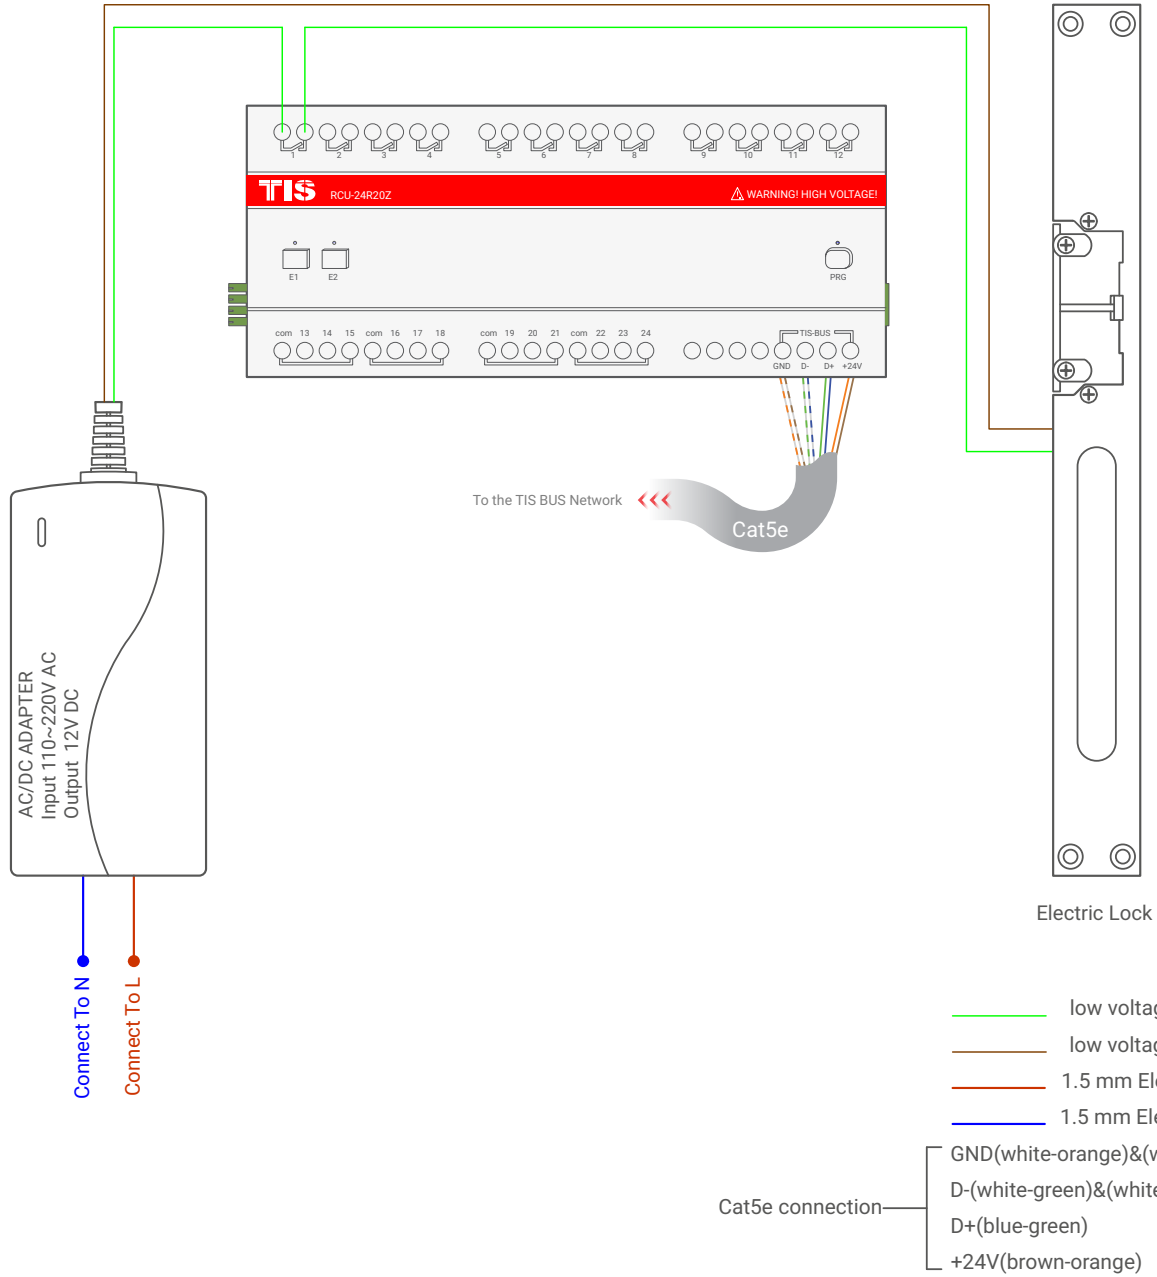

20 GİRİŞ 24 ÇIKIŞ

Model: RCU-24R20Z

TIS

▲ Elektrik Kilidi Bağlantı Diyagramı

TIS

Copyright © 2020 TIS, All Rights Reserved

TIS Logo is a Registered Trademark of Texas Intelligent System LLC in the United States of America. This company takes TIS Control Ltd. in other countries. All of the Specifications are subject to change without notice.

20 GİRİŞ 24 ÇIKIŞ

Model: RCU-24R20Z

TIS

For 3rd party sensors

TO THE POWER SUPPLY

- low voltage cable
- low voltage cable
- low voltage cable
- low voltage cable

▲ Harici Sensör Bağlantı Diyagramı

TIS

20 GİRİŞ 24 ÇIKIŞ

Model: RCU-24R20Z

TIS

Traditional Switch

— low voltage cable
— low voltage cable

▲ Klasik Aydınlatma Anahtarı Bağlantı Diyagramı

TIS

Copyright © 2020 TIS, All Rights Reserved