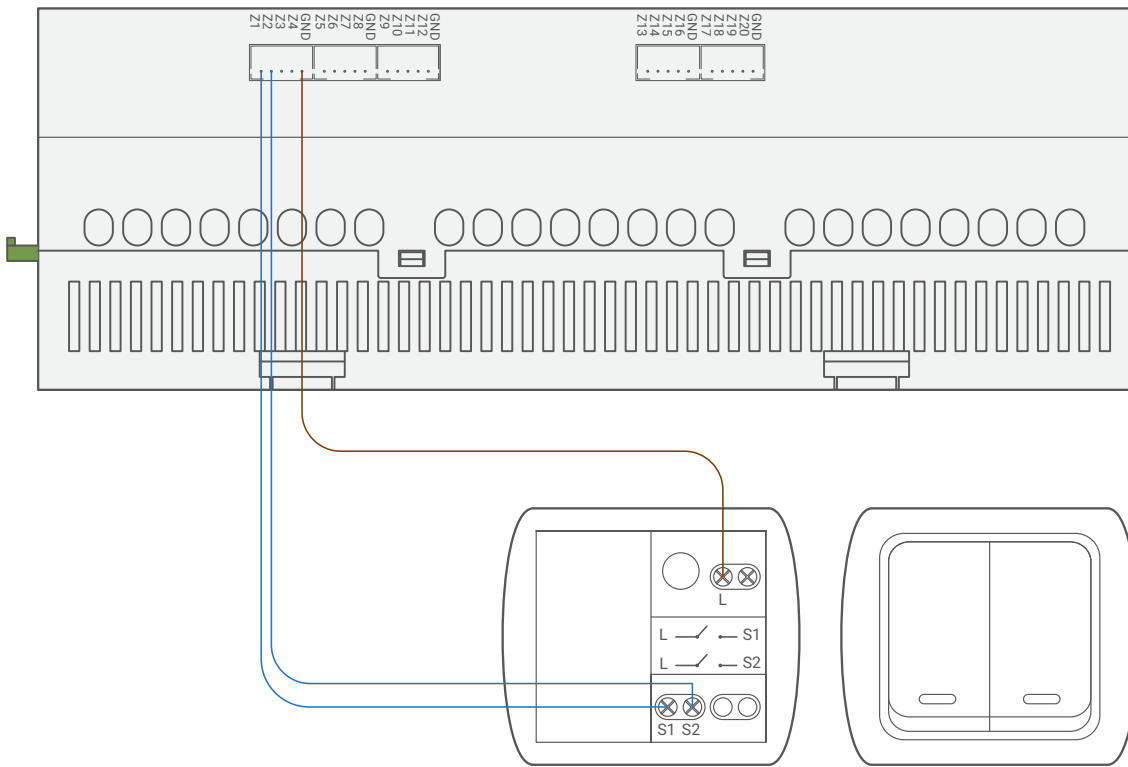

20 GİRİŞ 24 ÇIKIŞ

Model: RCU-24R20Z

TIS

Traditional Switch

— low voltage cable
— low voltage cable

▲ Klasik Aydınlatma Anahtarı Bağlantı Diyagramı

TIS

Copyright © 2020 TIS, All Rights Reserved