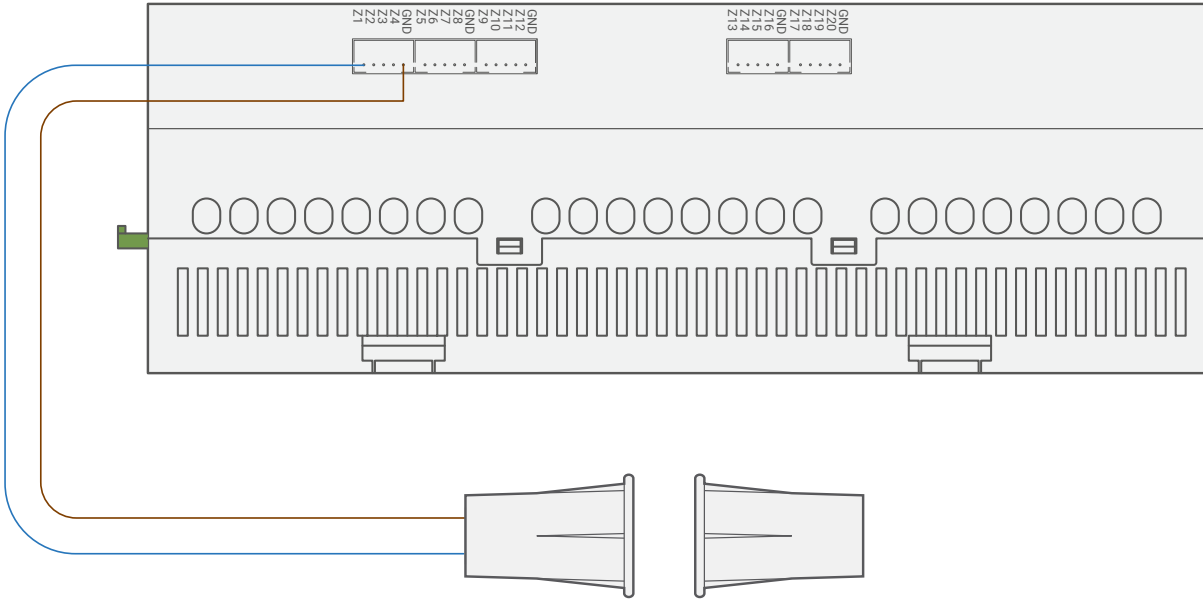

20 GİRİŞ 24 ÇIKIŞ

Model: RCU-24R20Z

TIS

Door Magnet Contact

— low voltage cable
— low voltage cable

▲ Manyatik Kontak Kapı Bağlantı Diyagramı

TIS

Copyright © 2020 TIS, All Rights Reserved
TIS Logo is a Registered Trademark of Texas Intelligent System LLC in the United States of America. This company takes TIS Control Ltd. in other countries. All of the Specifications are subject to change without notice.