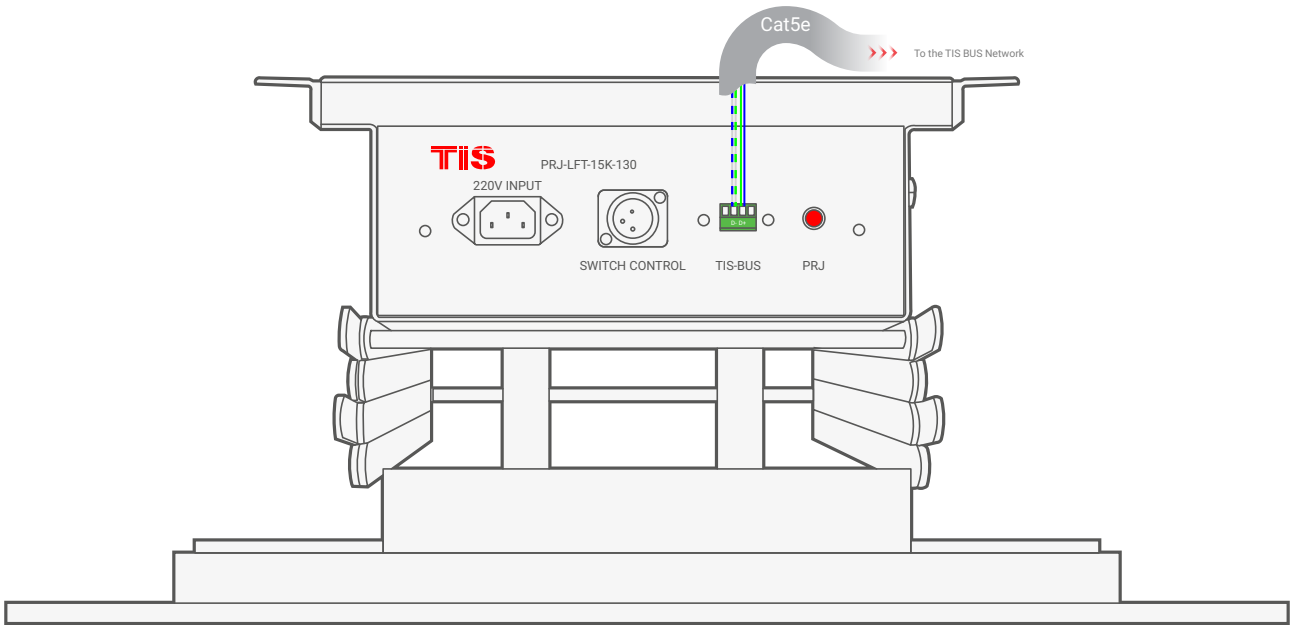

Ürün Diyagramları V 1.1

Model: PRJ-LFT-15K-130

- 1.5 mm Electric Cable
- 1.5 mm Electric Cable
- 1.5 mm Electric Cable

▲ TIS Projektör Asansörü Güç Bağlantısı

TIS PROJeksiYON ASANSÖRÜ

TIS

Model: PRJ-LFT-15K-130

Cat5e connection — [GND(white-orange)&(white-brown)
D-(white-green)&(white-blue)
D+(blue-green)

▲ TIS Projeksiyon Asansörü Bus Bağlantı Diyagramı

TIS

Copyright © 2020 TIS, All Rights Reserved
TIS Logo is a Registered Trademark of Texas Intelligent System LLC in the United States of America. This company takes TIS Control Ltd. in other countries. All of the Specifications are subject to change without notice.