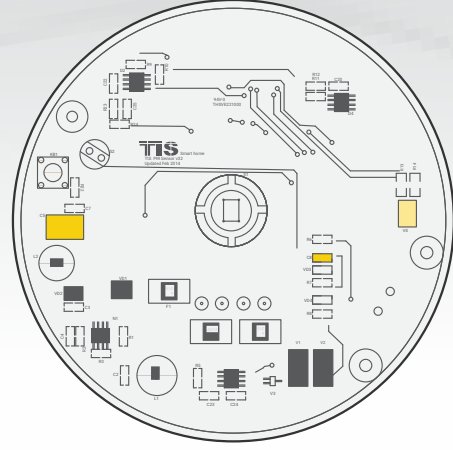

To the TIS BUS Network

PIR Motion Sensor

- Cat5e connection
- GND(white-orange)&(white-brown)
 - D-(white-green)&(white-blue)
 - D+(blue-green)
 - +24V(brown-orange)

▲ MS-PIR-CM Bus Bağlantı Renk Kodları

TIS PIR HAREKET SENSÖRÜ

Tavana Monteli Hareket Sensörü

Model: MS-PIR-CM

TIS

▲ Modül Boyutları

TIS

Copyright © 2020 TIS, All Rights Reserved

TIS Logo is a Registered Trademark of Texas Intelligent System LLC in the United States of America. This company takes TIS Control Ltd. in other countries. All of the Specifications are subject to change without notice.