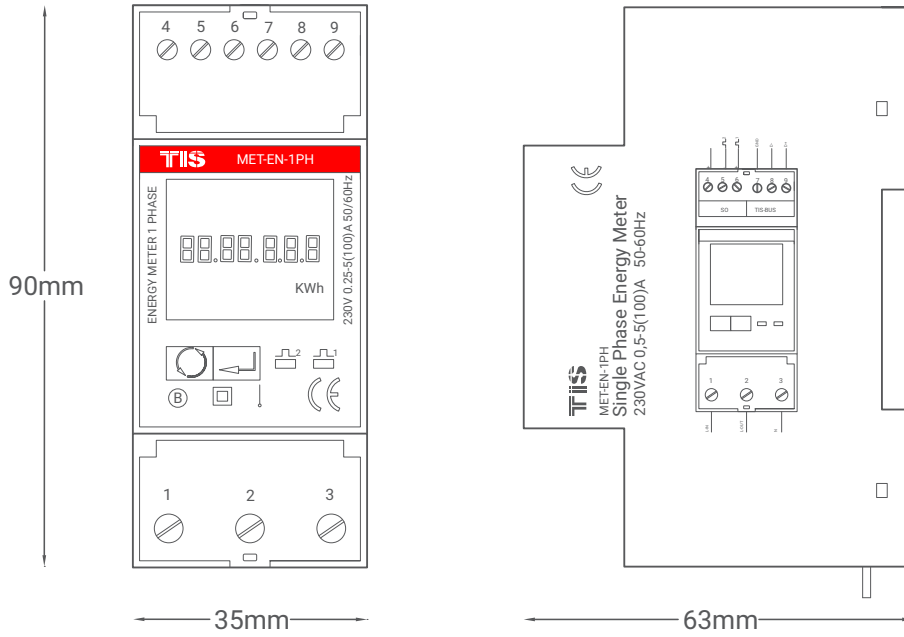

TEK FAZLI ENERJİ ÖLÇER

Model: MET-EN-1PH

TIS

▲ Modül Boyutları

TIS

Copyright © 2020 TIS, All Rights Reserved

TIS Logo is a Registered Trademark of Texas Intelligent System LLC in the United States of America. This company takes TIS Control Ltd. in other countries. All of the Specifications are subject to change without notice.