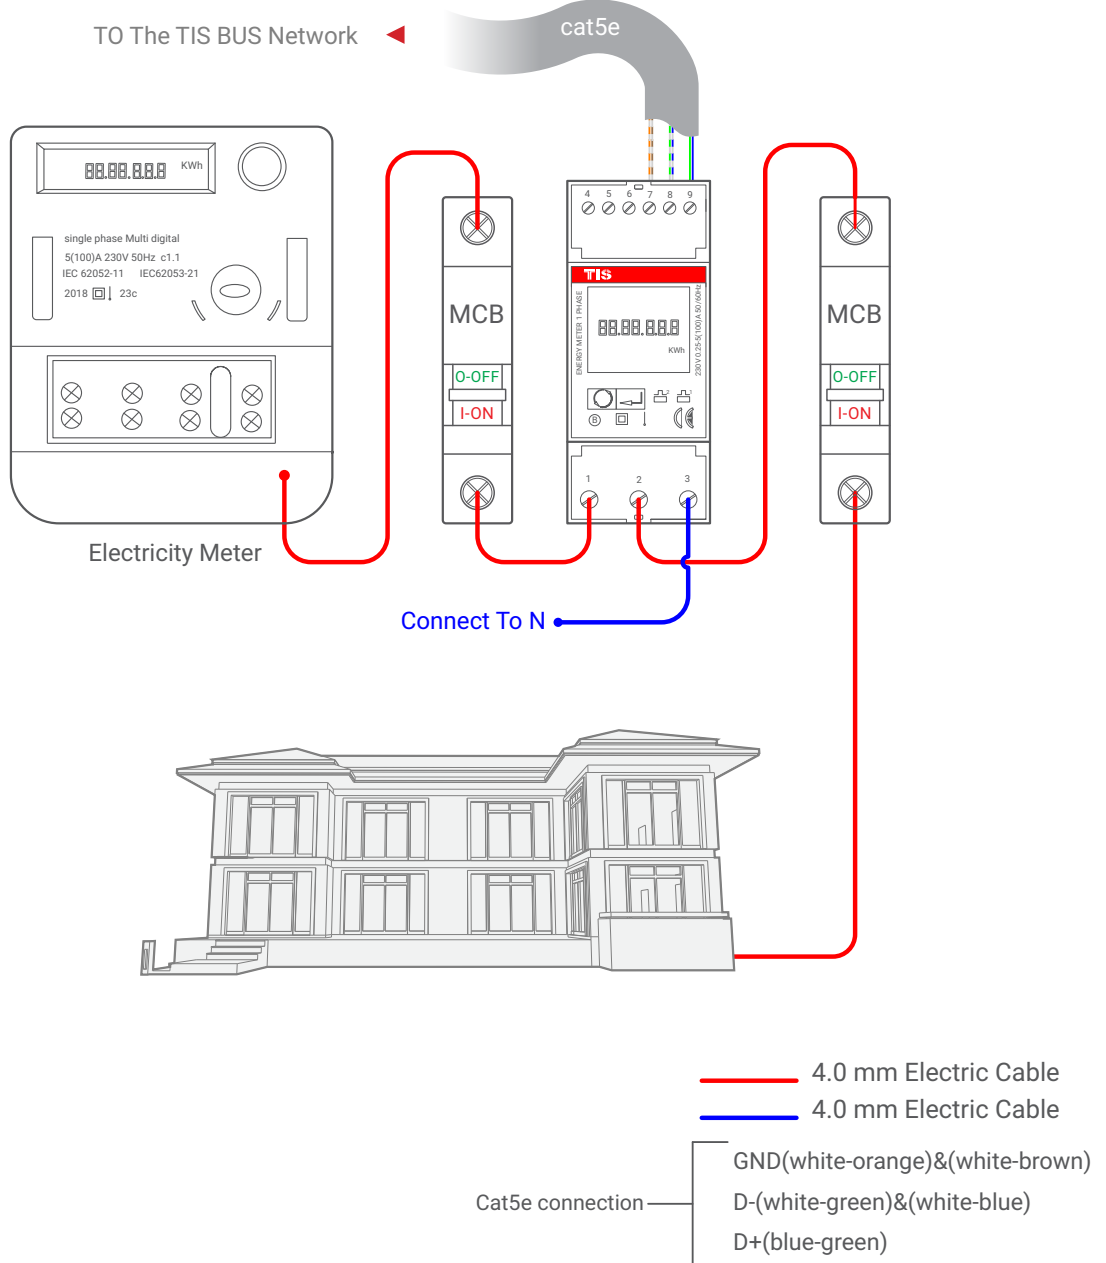

TIS ENERJİ ÖLÇER

TEK FAZLI ENERJİ ÖLÇER

Model: MET-EN-1PH

TIS

▲ Enerji Ölçer ile Akıllı Ev Bağlantısı

TIS

Copyright © 2020 TIS, All Rights Reserved
TIS Logo is a Registered Trademark of Texas Intelligent System LLC in the United States of America. This company takes TIS Control Ltd. in other countries. All of the Specifications are subject to change without notice.