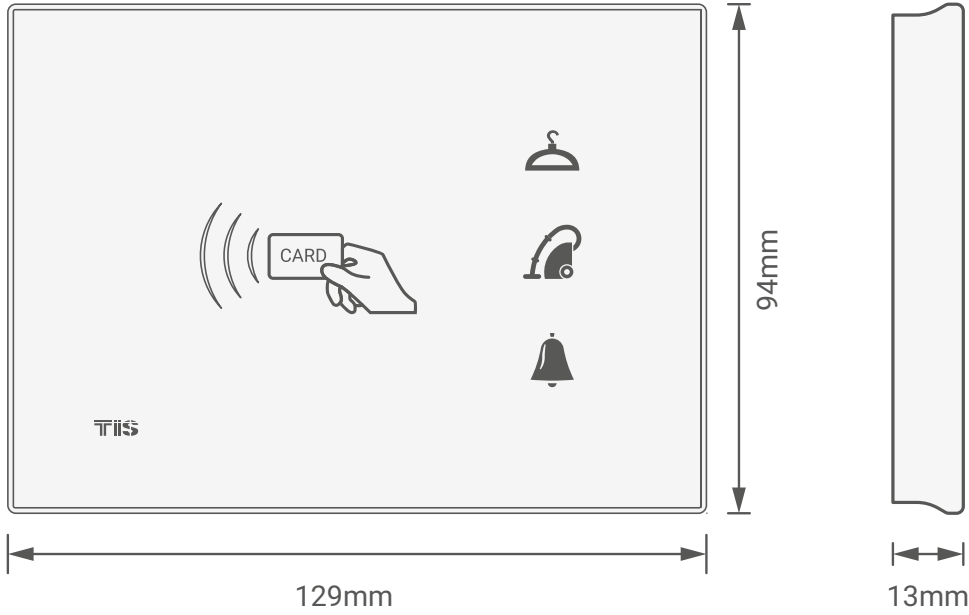

Oda Arayüzü ve RF Okuyucu

Model: LUNA-BELL-3S-RF

TIS

▲ LUNA-BELL-3S-RF Modül Boyutları

TIS

Copyright © 2020 TIS, All Rights Reserved

TIS Logo is a Registered Trademark of Texas Intelligent System LLC in the United States of America. This company takes TIS Control Ltd. in other countries. All of the Specifications are subject to change without notice.