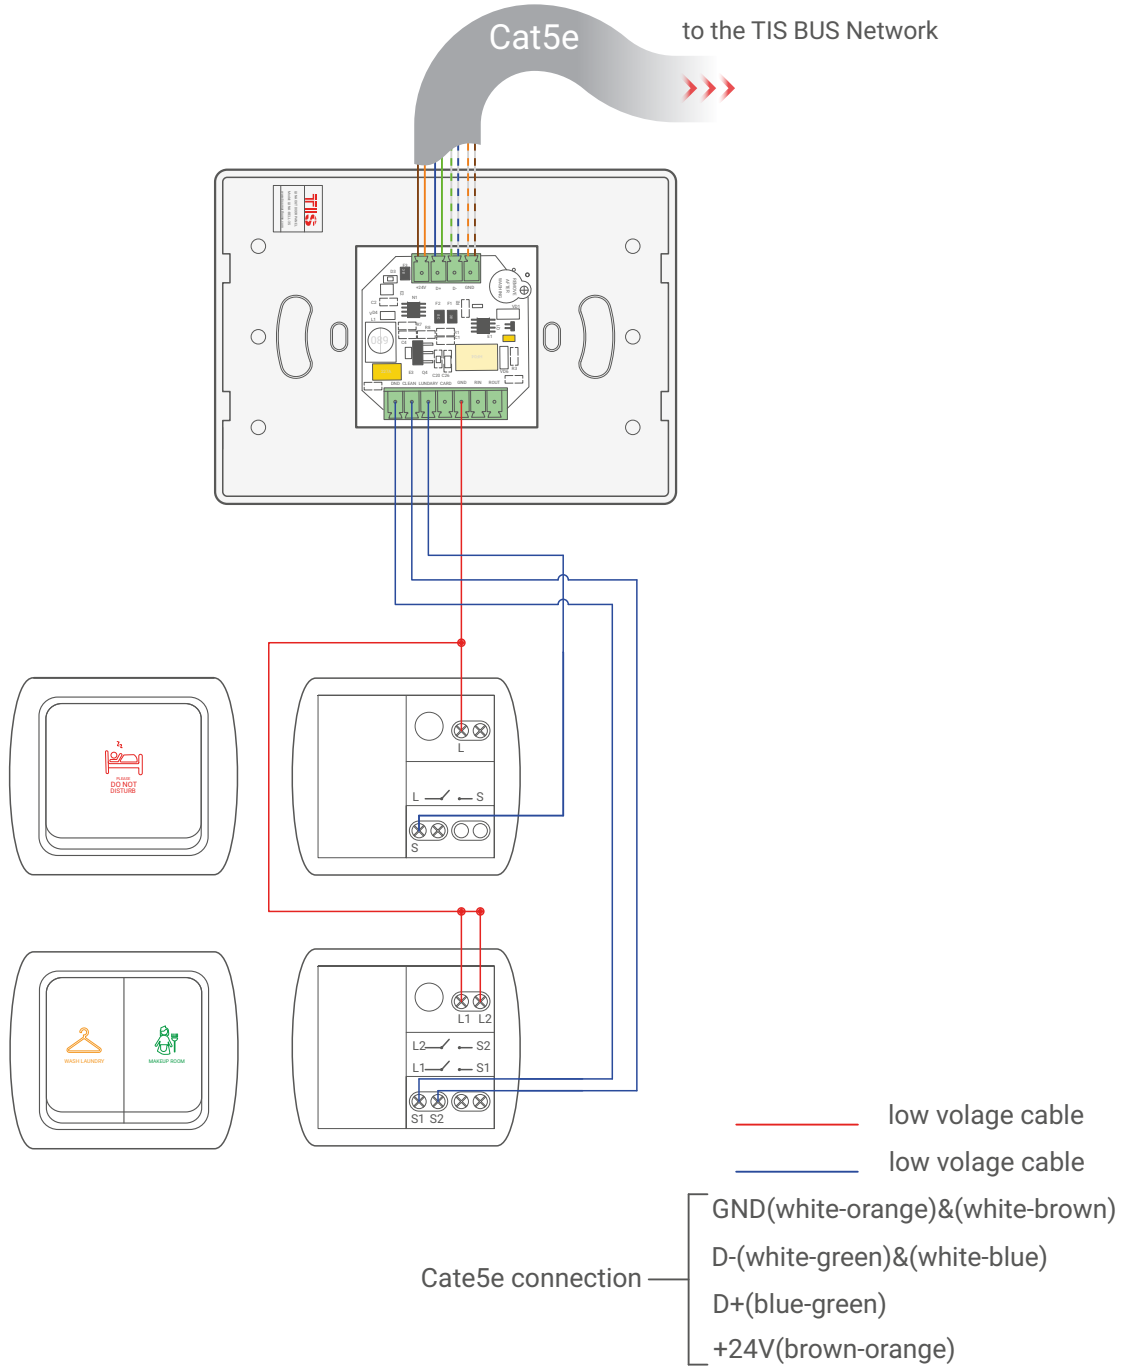

▲ LUNA-BELL-3S-RF ve Elektrik Kilidi Bağlantı Diyagramı

LUNA HOTEL ARAYÜZ PANELİ

Oda Arayüzü ve RF Okuyucu
Model: LUNA-BELL-3S-RF

TIS

▲ LUNA-BELL-3S-RF ve Kapı Zili Birimi Bağlantı Diyagramı

TIS

Copyright © 2020 TIS, All Rights Reserved
TIS Logo is a Registered Trademark of Texas Intelligent System LLC in the United States of America. This company takes TIS Control Ltd. in other countries. All of the Specifications are subject to change without notice.

TIS

Oda Arayüzü ve RF Okuyucu

Model: LUNA-BELL-3S-RF

▲ LUNA-BELL-3S-RF ve Kapı Zili Birimi Bağlantı Diyagramı

TIS

Copyright © 2020 TIS, All Rights Reserved
TIS Logo is a Registered Trademark of Texas Intelligent System LLC in the United States of America. This company takes TIS Control Ltd. in other countries. All of the Specifications are subject to change without notice.

Oda Arayüzü ve RF Okuyucu

Model: LUNA-BELL-3S-RF

TIS

Cat5e connection

- GND(white-orange)&(white-brown)
- D-(white-green)&(white-blue)
- D+(blue-green)
- +24V(brown-orange)

▲ LUNA-BELL-3S-RF Modülü Bus Bağlantı Renk Kodları