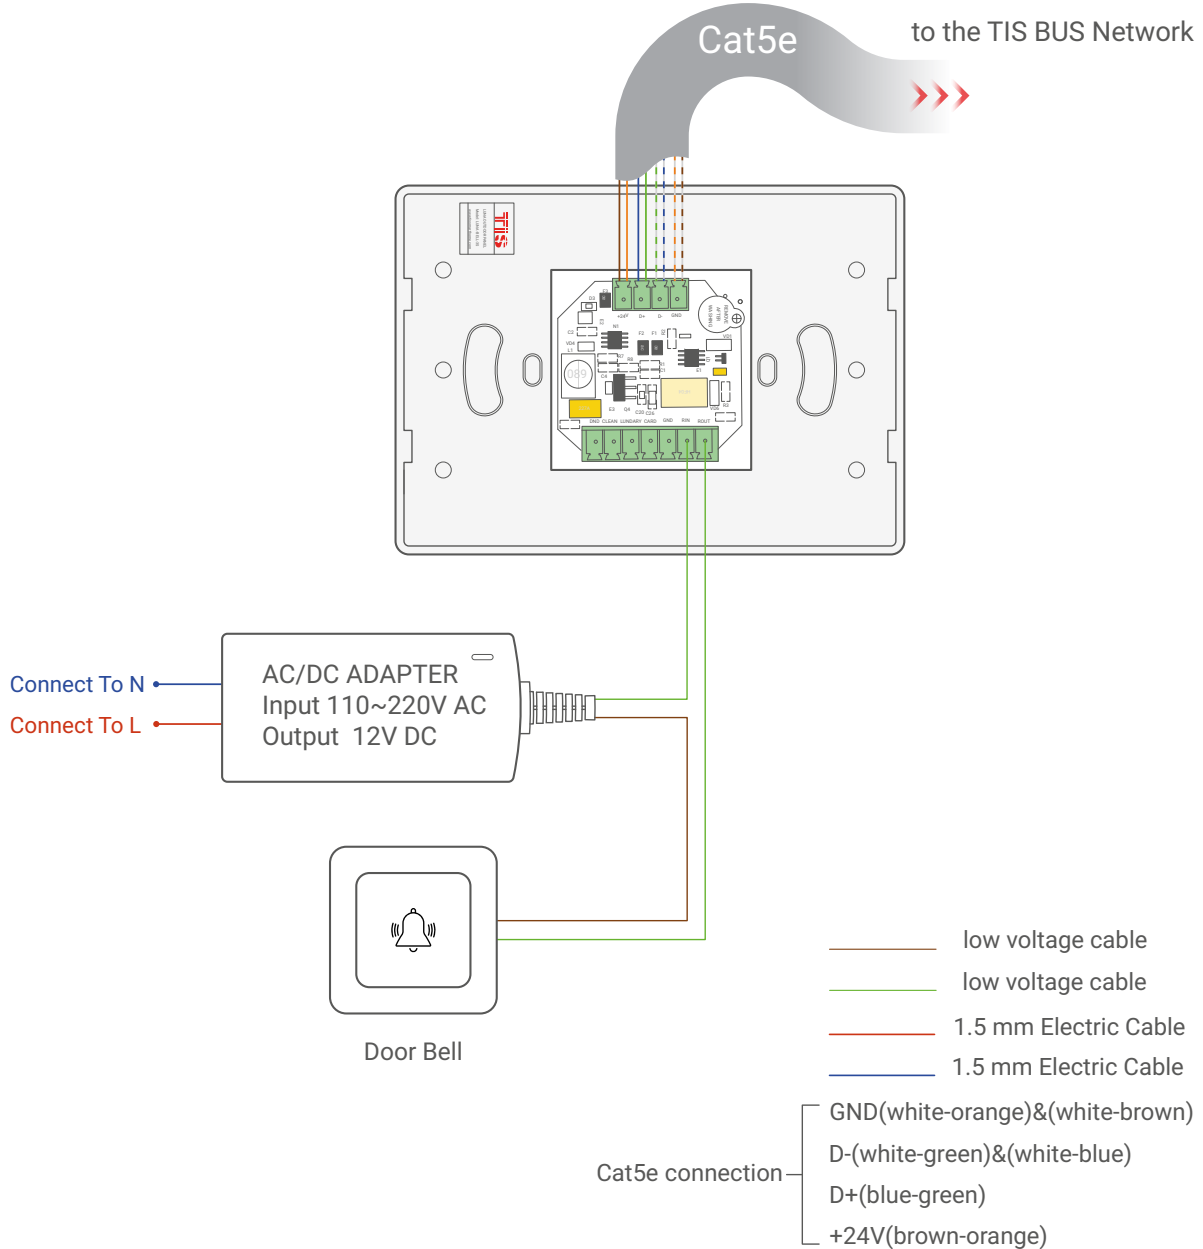

▲ LUNA-BELL-3S-RF ve Elektrik Kilidi Bağlantı Diyagramı

LUNA HOTEL ARAYÜZ PANELİ

Oda Arayüzü ve RF Okuyucu
Model: LUNA-BELL-3S-RF

TIS

▲ LUNA-BELL-3S-RF ve Kapı Zili Birimi Bağlantı Diyagramı

TIS

Copyright © 2020 TIS, All Rights Reserved
TIS Logo is a Registered Trademark of Texas Intelligent System LLC in the United States of America. This company takes TIS Control Ltd. in other countries. All of the Specifications are subject to change without notice.

TIS

Oda Arayüzü ve RF Okuyucu

Model: LUNA-BELL-3S-RF

▲ LUNA-BELL-3S-RF ve Kapı Zili Birimi Bağlantı Diyagramı

TIS

Copyright © 2020 TIS, All Rights Reserved
TIS Logo is a Registered Trademark of Texas Intelligent System LLC in the United States of America. This company takes TIS Control Ltd. in other countries. All of the Specifications are subject to change without notice.

Oda Arayüzü ve RF Okuyucu

Model: LUNA-BELL-3S-RF

TIS

Cat5e connection

- GND(white-orange)&(white-brown)
- D-(white-green)&(white-blue)
- D+(blue-green)
- +24V(brown-orange)

▲ LUNA-BELL-3S-RF Modülü Bus Bağlantı Renk Kodları