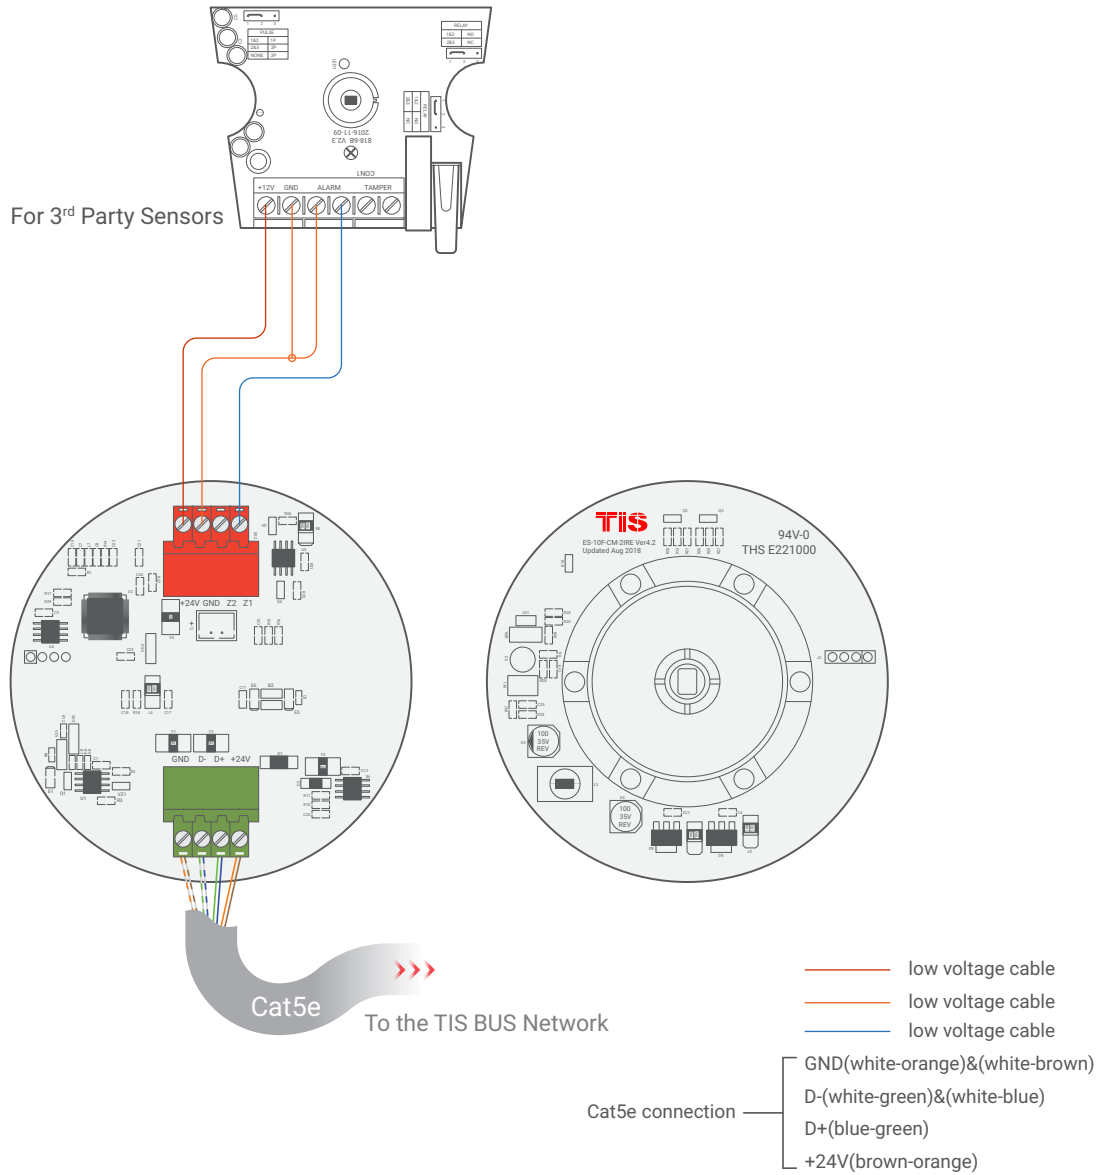

Door Magnet Contact

— low voltage cable
— low voltage cable

Cat5e connection —
GND(white-orange)&(white-brown)
D-(white-green)&(white-blue)
D+(blue-green)
+24V(brown-orange)

▲ ES ve Manyetik Kontak Kapı Bağlantı Diyagramı

TIS ENERJİ SENSÖRÜ

10 Fonksiyonlu Sensör

Model: ES-10F-CM

TIS

▲ ES ve Harici Sensör Bağlantı Diyagramı

TIS

Copyright © 2020 TIS, All Rights Reserved

TIS Logo is a Registered Trademark of Texas Intelligent System LLC in the United States of America. This company takes TIS Control Ltd. in other countries. All of the Specifications are subject to change without notice.