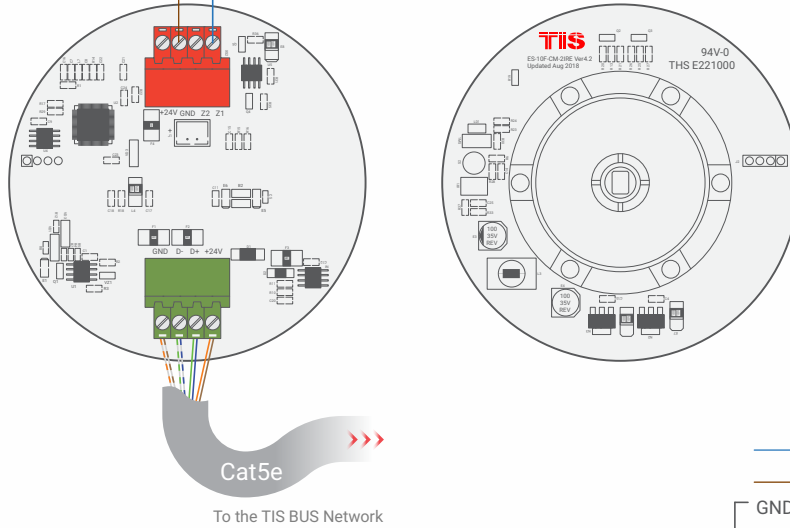

Door Magnet Contact

— low voltage cable
— low voltage cable

Cat5e connection —
GND(white-orange)&(white-brown)
D-(white-green)&(white-blue)
D+(blue-green)
+24V(brown-orange)

▲ ES ve Manyetik Kontak Kapı Bağlantı Diyagramı

TIS ENERJİ SENSÖRÜ

10 Fonksiyonlu Sensör

Model: ES-10F-CM

TIS

▲ ES ve Harici Sensör Bağlantı Diyagramı

TIS

Copyright © 2020 TIS, All Rights Reserved

TIS Logo is a Registered Trademark of Texas Intelligent System LLC in the United States of America. This company takes TIS Control Ltd. in other countries. All of the Specifications are subject to change without notice.