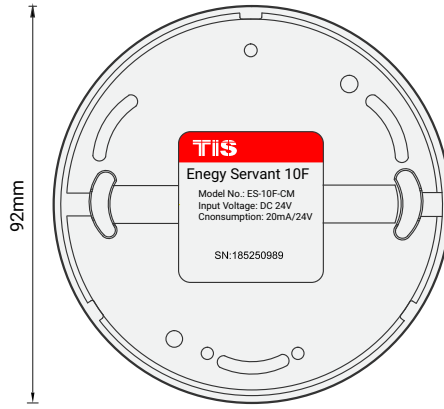

10 Fonksiyonlu Sensör

Model: ES-10F-CM

TIS

▲ Modül Boyutları

TIS

Copyright © 2020 TIS, All Rights Reserved

TIS Logo is a Registered Trademark of Texas Intelligent System LLC in the United States of America. This company takes TIS Control Ltd. in other countries. All of the Specifications are subject to change without notice.