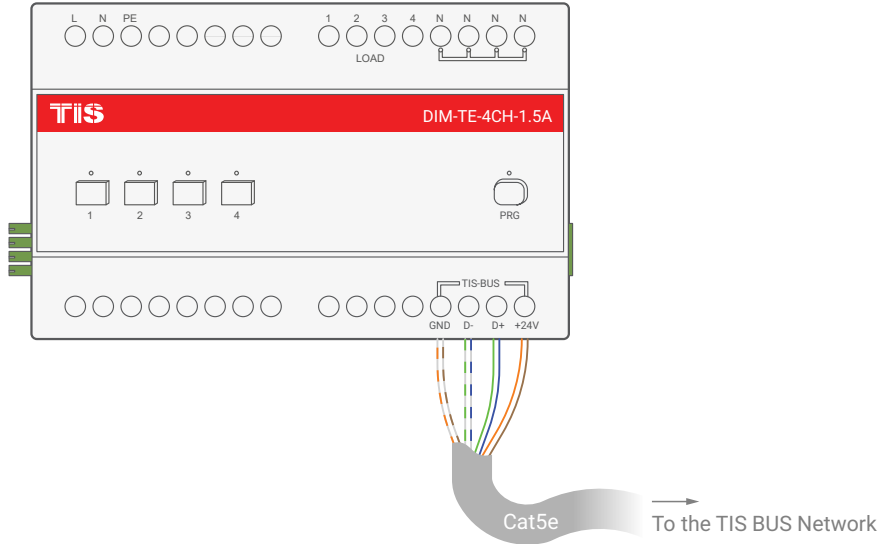

▲ Aydınlatma Bağlantı Diyagramı

# TIS TRAILING EDGE DIMMER

4 KANALLI 1.5 AMPER

Model: DIM-TE-4CH-1.5A

# TIS

Cat5e connection

- GND(white-orange)&(white-brown)
- D-(white-green)&(white-blue)
- D+(blue-green)
- +24V(brown-orange)

# TIS TRAILING EDGE DIMMER

4 KANALLI 1.5 AMPER

Model: DIM-TE-4CH-1.5A

TIS