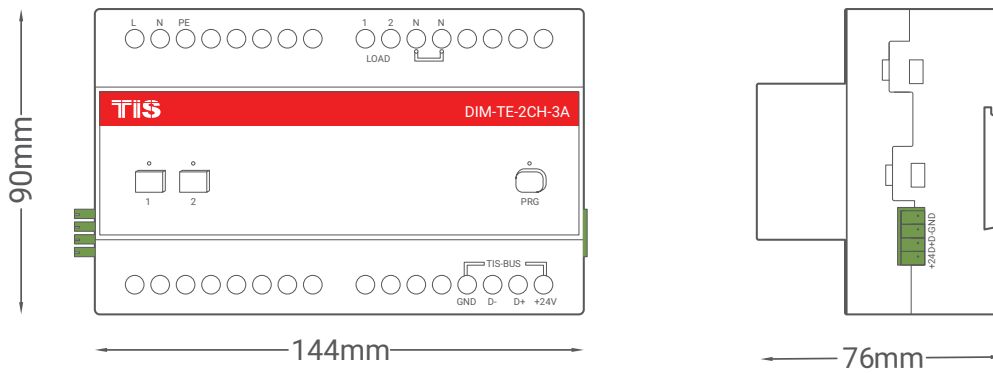

2 KANALLI 3 AMPER

Model: DIM-TE-2CH-3A

TIS

▲ DIN-Ray BUS Modül Bağlantı Diyagramı

▲ Modül Boyutları

TIS

Copyright © 2020 TIS, All Rights Reserved
TIS Logo is a Registered Trademark of Texas Intelligent System LLC in the United States of America. This company takes TIS Control Ltd. in other countries. All of the Specifications are subject to change without notice.