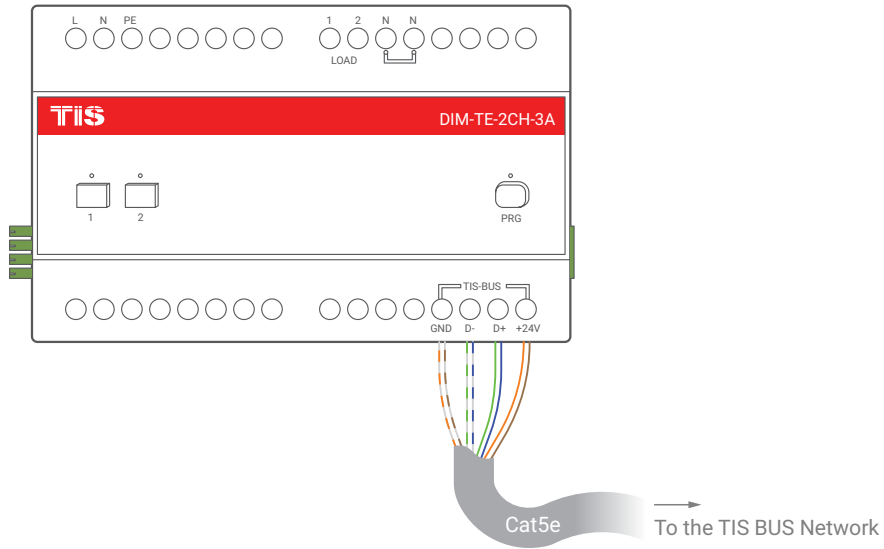

▲ Aydınlatma Bağlantı Diyagramı

TIS TRAILING EDGE DIMMER MODÜLÜ

2 KANALLI 3 AMPER

Model: DIM-TE-2CH-3A

TIS

Cat5e connection

- GND(white-orange)&(white-brown)
- D-(white-green)&(white-blue)
- D+(blue-green)
- +24V(brown-orange)

2 KANALLI 3 AMPER

Model: DIM-TE-2CH-3A

TIS

▲ DIN-Ray BUS Modül Bağlantı Diyagramı

▲ Modül Boyutları

TIS

Copyright © 2020 TIS, All Rights Reserved
TIS Logo is a Registered Trademark of Texas Intelligent System LLC in the United States of America. This company takes TIS Control Ltd. in other countries. All of the Specifications are subject to change without notice.