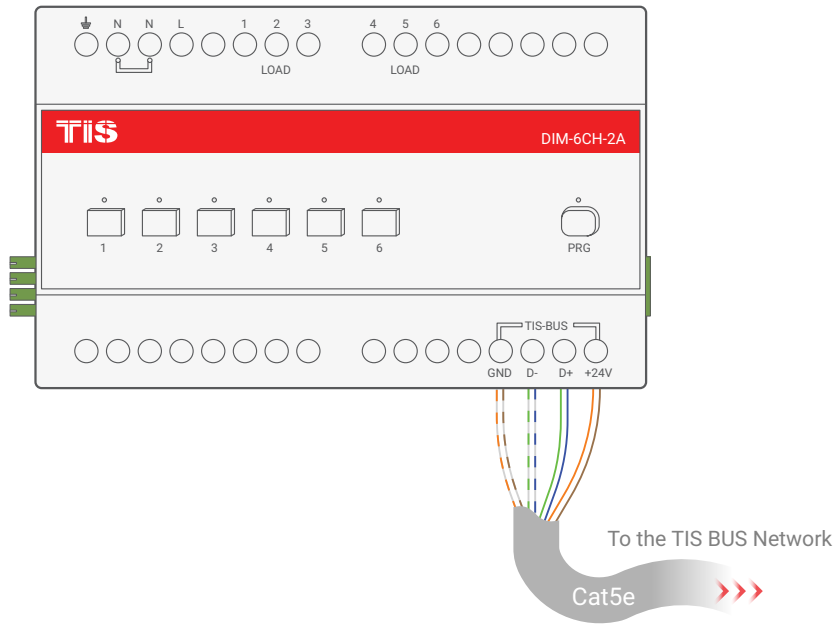

▲ Aydınlatma Bağlantı Diyagramı

TIS DIMMER MODÜLÜ

6 KANAL 2 AMPER

Model: DIM-6CH-2A

TIS

Cat5e connection —

- GND(white-orange)&(white-brown)
- D-(white-green)&(white-blue)
- D+(blue-green)
- +24V(brown-orange)

6 KANAL 2 AMPER

Model: DIM-6CH-2A

TIS

▲ DIN-Ray BUS Modül Bağlantı Diyagramı

▲ Modül Boyutları

TIS

Copyright © 2020 TIS, All Rights Reserved

TIS Logo is a Registered Trademark of Texas Intelligent System LLC in the United States of America. This company takes TIS Control Ltd. in other countries. All of the Specifications are subject to change without notice.