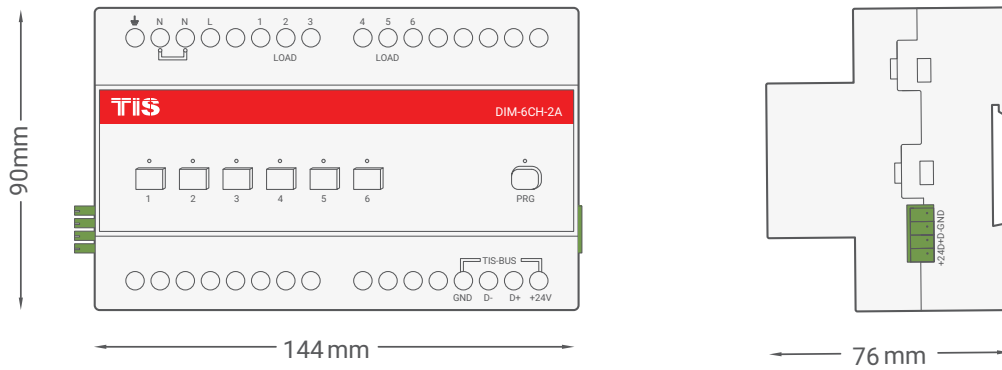

6 KANAL 2 AMPER

Model: DIM-6CH-2A

TIS

▲ DIN-Ray BUS Modül Bağlantı Diyagramı

▲ Modül Boyutları

TIS

Copyright © 2020 TIS, All Rights Reserved

TIS Logo is a Registered Trademark of Texas Intelligent System LLC in the United States of America. This company takes TIS Control Ltd. in other countries. All of the Specifications are subject to change without notice.