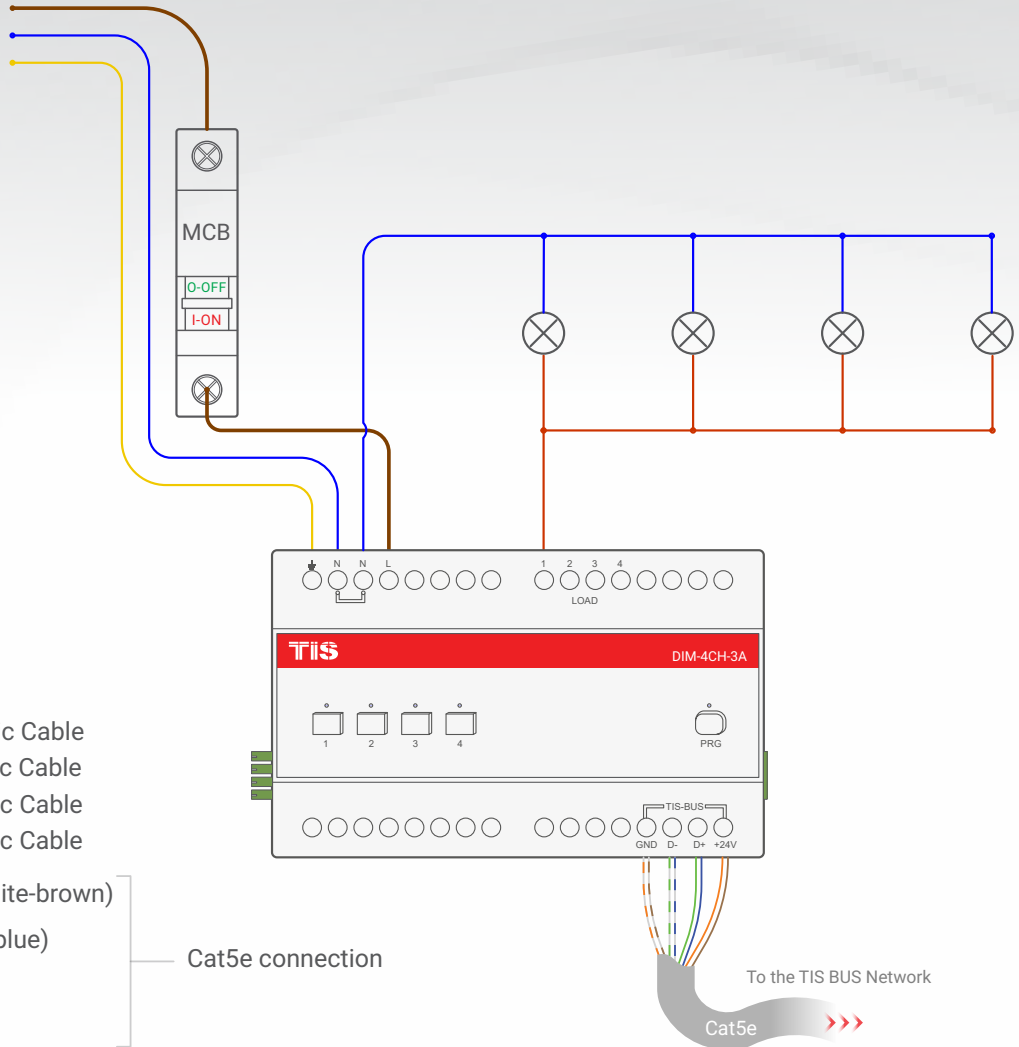

Connect To L
Connect To N
Connect To Earth

▲ Aydınlatma Bağlantı Diyagramı

TIS DIMMER MODÜLÜ

4 KANAL 3 AMPER

Model: DIM-4CH-3A

TIS

Cat5e connection —

- GND(white-orange)&(white-brown)
- D-(white-green)&(white-blue)
- D+(blue-green)
- +24V(brown-orange)

4 KANAL 3 AMPER

Model: DIM-4CH-3A

TIS

▲ DIN-Ray BUS Modül Bağlantı Diyagramı

TIS

Copyright © 2020 TIS, All Rights Reserved

TIS Logo is a Registered Trademark of Texas Intelligent System LLC in the United States of America. This company takes TIS Control Ltd. in other countries. All of the Specifications are subject to change without notice.