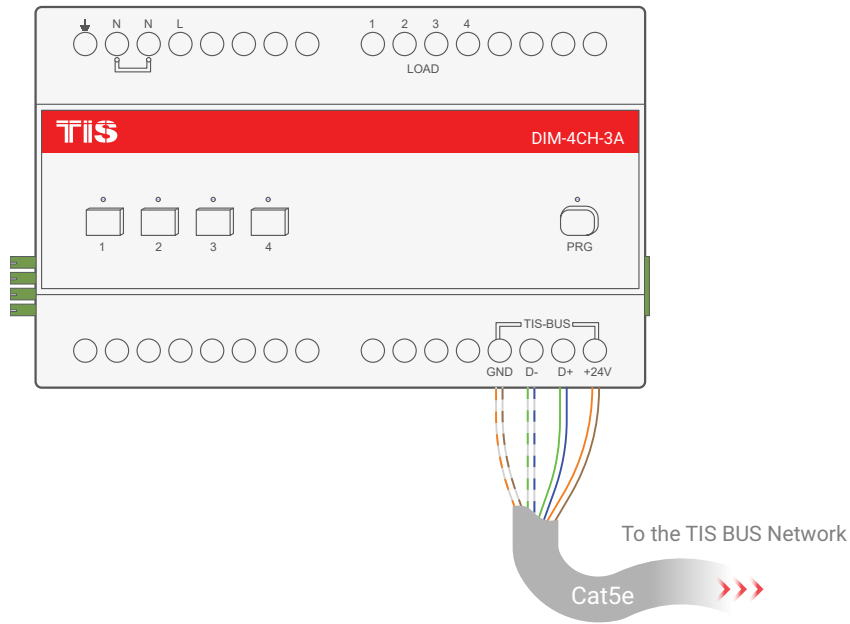

Connect To L
Connect To N
Connect To Earth

▲ Aydınlatma Bağlantı Diyagramı

TIS DIMMER MODÜLÜ

4 KANAL 3 AMPER

Model: DIM-4CH-3A

TIS

Cat5e connection —

- GND(white-orange)&(white-brown)
- D-(white-green)&(white-blue)
- D+(blue-green)
- +24V(brown-orange)

4 KANAL 3 AMPER

Model: DIM-4CH-3A

TIS

▲ DIN-Ray BUS Modül Bağlantı Diyagramı

TIS

Copyright © 2020 TIS, All Rights Reserved

TIS Logo is a Registered Trademark of Texas Intelligent System LLC in the United States of America. This company takes TIS Control Ltd. in other countries. All of the Specifications are subject to change without notice.