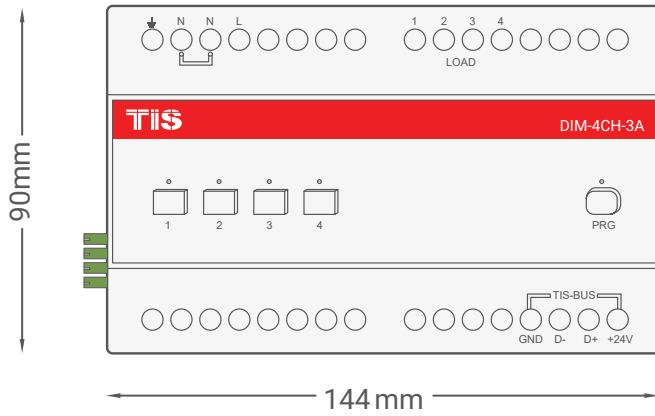

4 KANAL 3 AMPER

Model: DIM-4CH-3A

TIS

▲ Modül Boyutları

TIS

Copyright © 2020 TIS, All Rights Reserved

TIS Logo is a Registered Trademark of Texas Intelligent System LLC in the United States of America. This company takes TIS Control Ltd. in other countries. All of the Specifications are subject to change without notice.