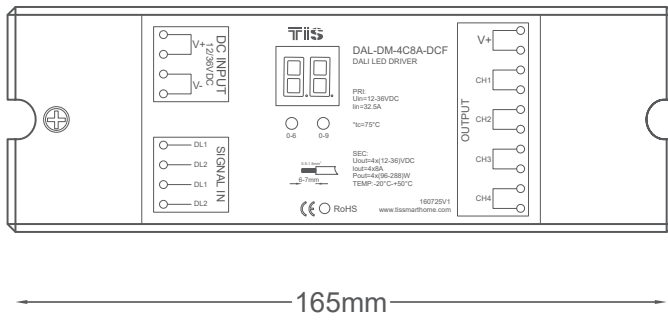

TIS – DALI 64 KANALI MODÜL

Model: TIS-DALI-64

TIS

▲ DALI-64 Modül Boyutları

▲ DALI Sürücü Boyutları

TIS

Copyright © 2020 TIS, All Rights Reserved
TIS Logo is a Registered Trademark of Texas Intelligent System LLC in the United States of America. This company takes TIS Control Ltd. in other countries. All of the Specifications are subject to change without notice.