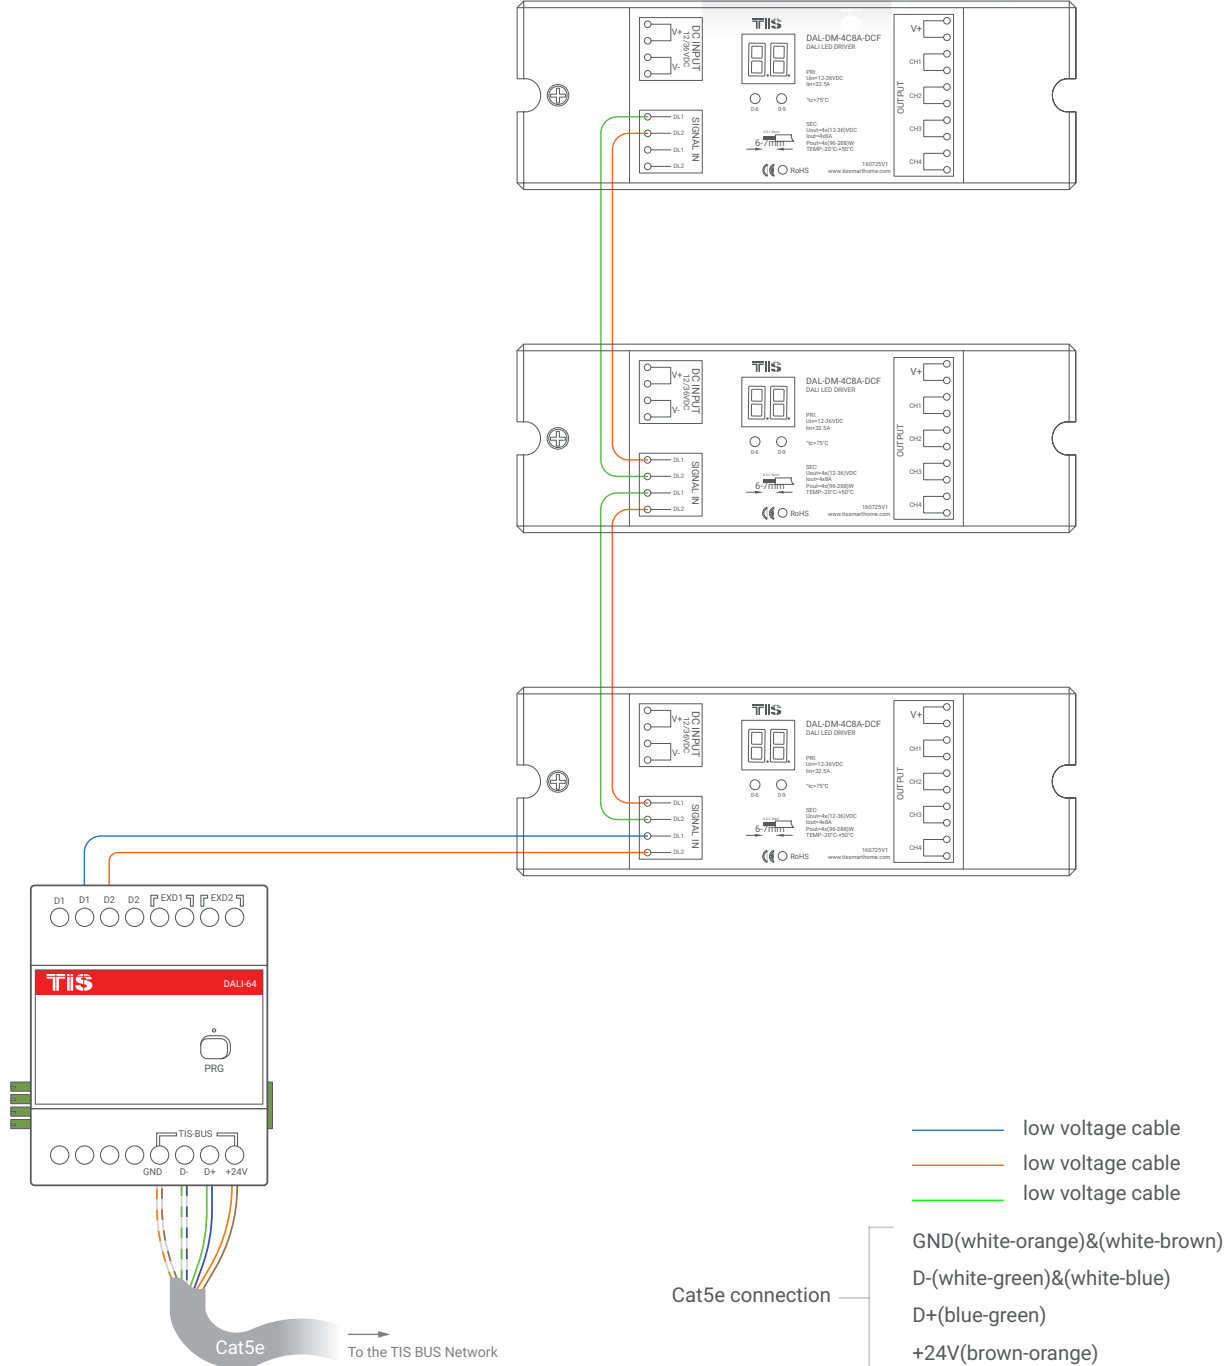

TIS – DALI 64 KANALI MODÜL

Model: TIS-DALI-64

TIS

▲ DALI & DALI Sürücü Bağlantı Diyagramı

TIS

Copyright © 2020 TIS, All Rights Reserved
TIS Logo is a Registered Trademark of Texas Intelligent System LLC in the United States of America. This company takes TIS Control Ltd. in other countries. All of the Specifications are subject to change without notice.