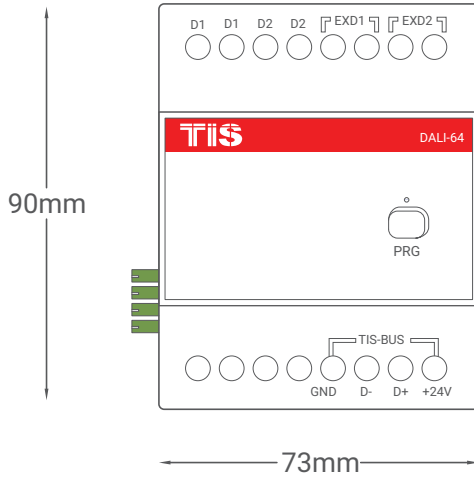

TIS – DALI 64 KANALI MODÜL

Model: TIS-DALI-64

TIS

▲ DALI-64 Modül Boyutları

▲ DALI Sürücü Boyutları

TIS

Copyright © 2020 TIS, All Rights Reserved
TIS Logo is a Registered Trademark of Texas Intelligent System LLC in the United States of America. This company takes TIS Control Ltd. in other countries. All of the Specifications are subject to change without notice.