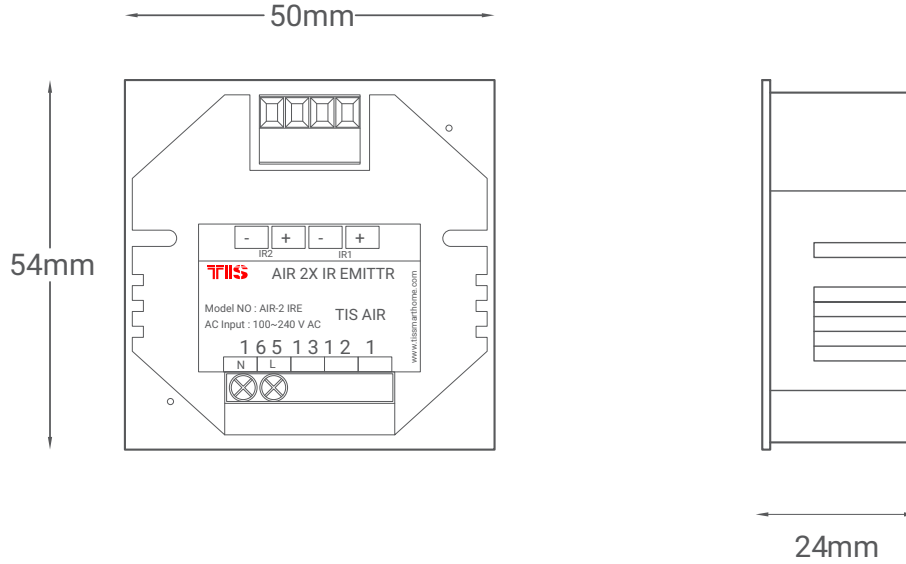

▲ LED Dimmer Bağlantı Diyagramı

TIS AIR IR VERICI

AIR 2X IR Verici

Model: AIR-2X-IR Emitter

TIS

▲ Modül Boyutları

Copyright © 2020 TIS, All Rights Reserved

TIS Logo is a Registered Trademark of Texas Intelligent System LLC in the United States of America. This company takes TIS Control Ltd. in other countries. All of the Specifications are subject to change without notice.