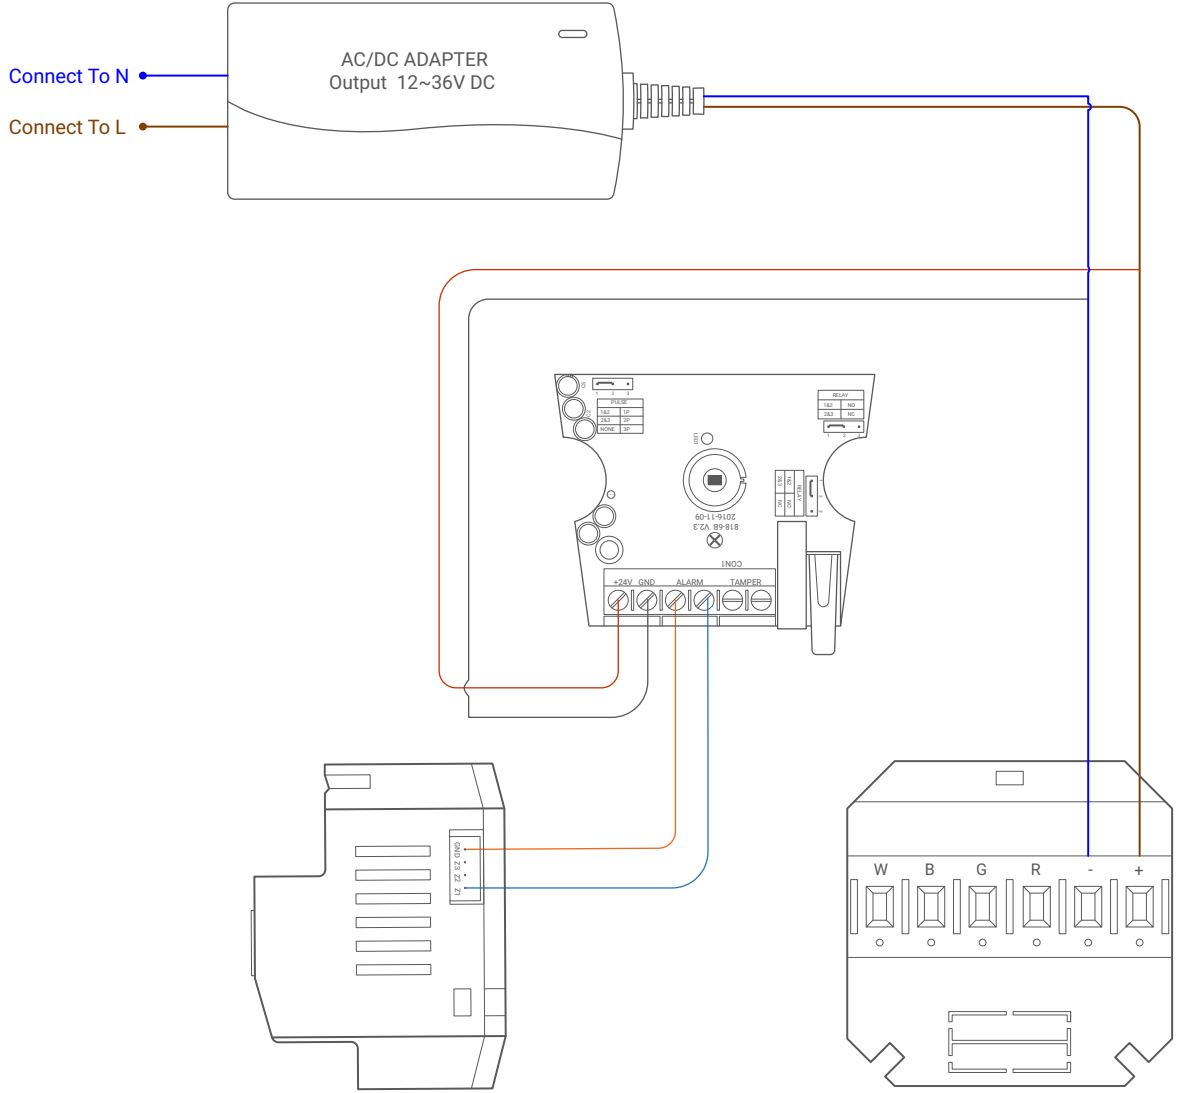

ADS RGBW DIMMER

Model: ADS-4CH-0-10V

TIS

▲ Klasik Anahtar Bağlantı Diyagramı

TIS

Copyright © 2020 TIS, All Rights Reserved
TIS Logo is a Registered Trademark of Texas Intelligent System LLC in the United States of America. This company takes TIS Control Ltd. in other countries. All of the Specifications are subject to change without notice.

ADS RGBW DIMMER

Model: ADS-4CH-0-10V

TIS

- low voltage cable
- low voltage cable
- low voltage cable
- low voltage cable
- 1.5 mm Electric Cable
- 1.5 mm Electric Cable

▲ Harici Sensör Bağlantı Diyagramı

TIS