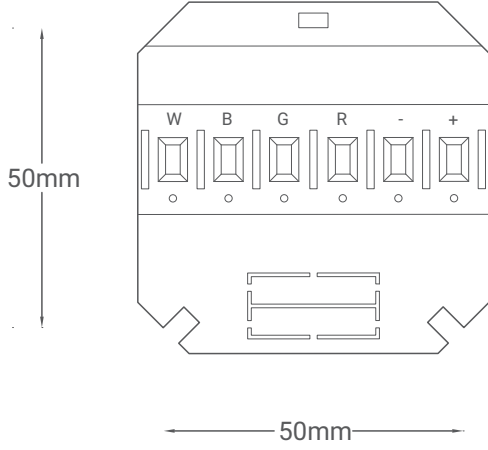

ADS RGBW DIMMER

Model: ADS-4CH-0-10V

TIS

▲ ADS-4CH-0-10V Boyutları

▲ TIS LED Dimmer Boyutları

TIS

Copyright © 2020 TIS, All Rights Reserved
TIS Logo is a Registered Trademark of Texas Intelligent System LLC in the United States of America. This company takes TIS Control Ltd. in other countries. All of the Specifications are subject to change without notice.