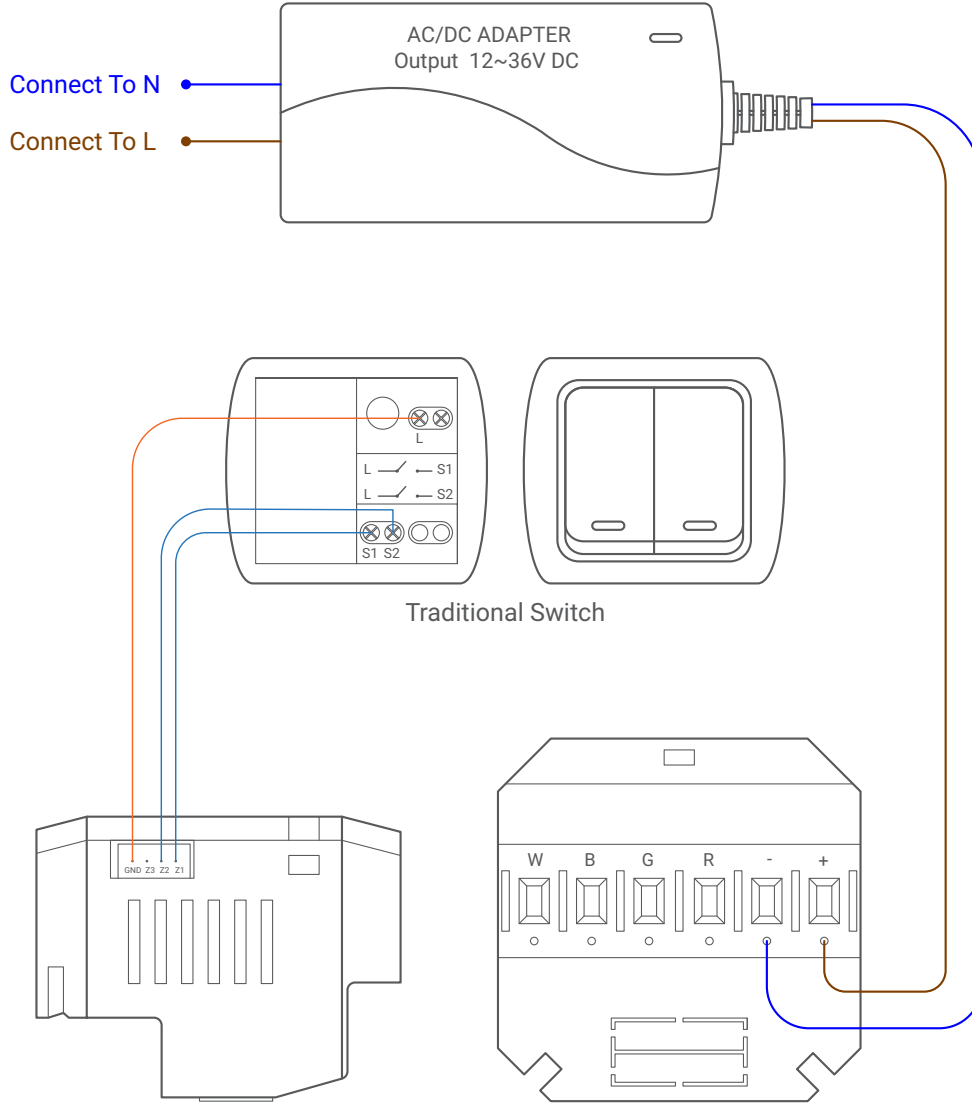

▲ LED Dimmer Bağlantı Diyagramı

TIS ADS DIMMER

ADS RGBW DIMMER

Model: ADS-4CH-0-10V

TIS

▲ Manyetik Kontak Bağlantı Diyagramı

TIS

Copyright © 2020 TIS, All Rights Reserved
TIS Logo is a Registered Trademark of Texas Intelligent System LLC in the United States of America. This company takes TIS Control Ltd. in other countries. All of the Specifications are subject to change without notice.

ADS RGBW DIMMER

Model: ADS-4CH-0-10V

TIS

▲ Klasik Anahtar Bağlantı Diyagramı

TIS

Copyright © 2020 TIS, All Rights Reserved
TIS Logo is a Registered Trademark of Texas Intelligent System LLC in the United States of America. This company takes TIS Control Ltd. in other countries. All of the Specifications are subject to change without notice.

ADS RGBW DIMMER

Model: ADS-4CH-0-10V

TIS

- low voltage cable
- low voltage cable
- low voltage cable
- low voltage cable
- 1.5 mm Electric Cable
- 1.5 mm Electric Cable

▲ Harici Sensör Bağlantı Diyagramı

TIS