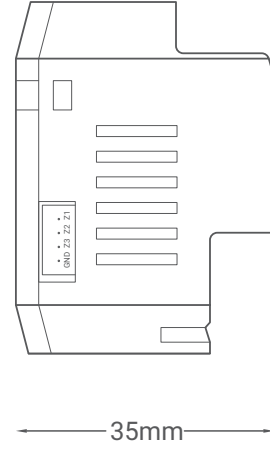

ADS RGBW DIMMER

Model: ADS-4CH-0-10V

TIS

▲ ADS-4CH-0-10V Boyutları

▲ TIS LED Dimmer Boyutları

TIS

Copyright © 2020 TIS, All Rights Reserved
TIS Logo is a Registered Trademark of Texas Intelligent System LLC in the United States of America. This company takes TIS Control Ltd. in other countries. All of the Specifications are subject to change without notice.