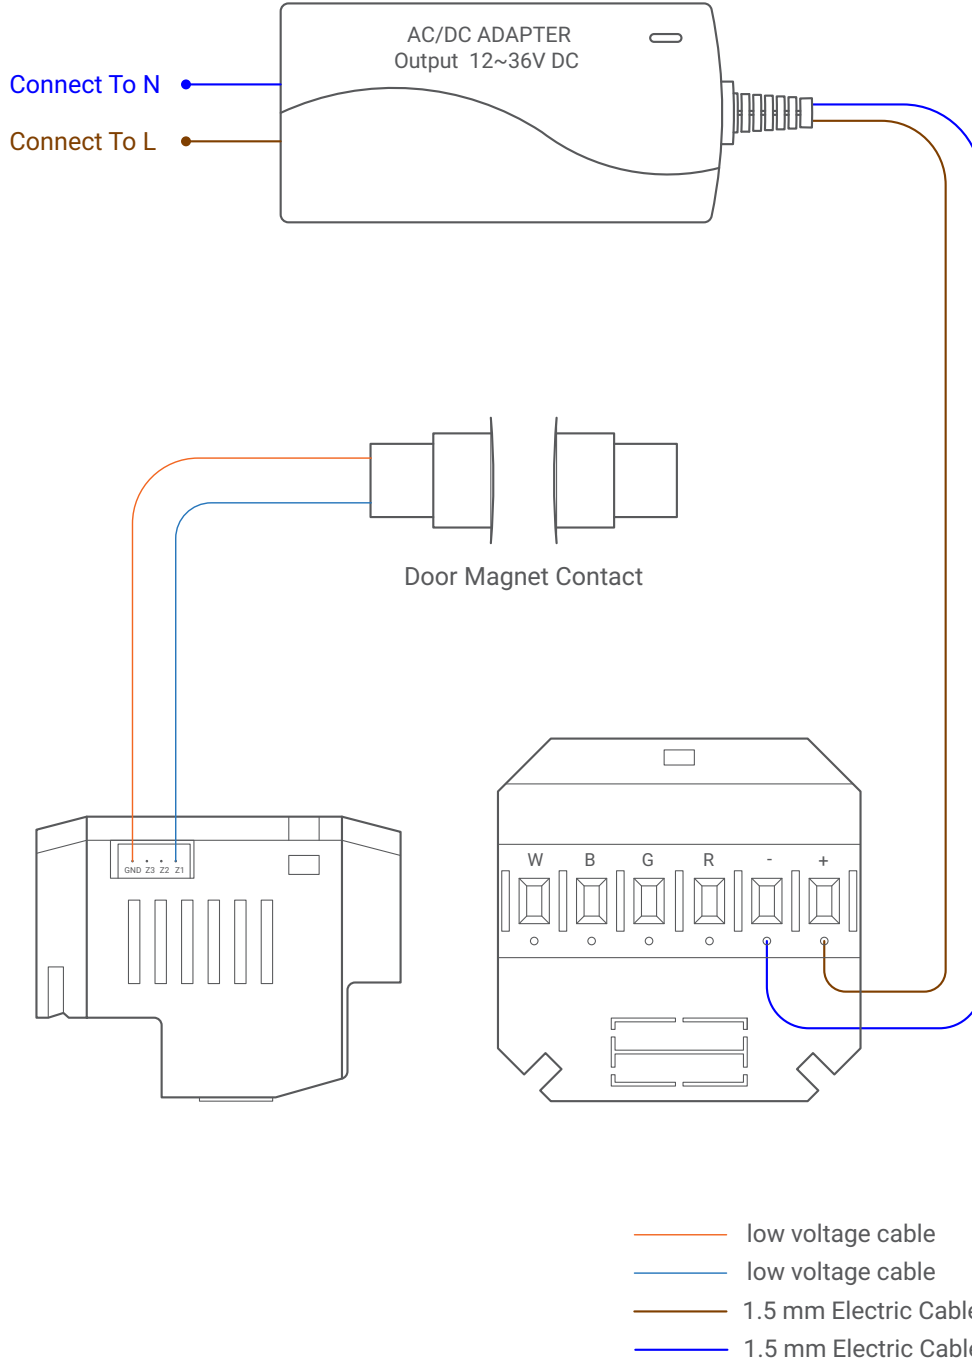

▲ LED Dimmer Bağlantı Diyagramı

TIS ADS DIMMER

ADS RGBW DIMMER

Model: ADS-4CH-0-10V

TIS

▲ Manyetik Kontak Bağlantı Diyagramı

TIS

Copyright © 2020 TIS, All Rights Reserved
TIS Logo is a Registered Trademark of Texas Intelligent System LLC in the United States of America. This company takes TIS Control Ltd. in other countries. All of the Specifications are subject to change without notice.