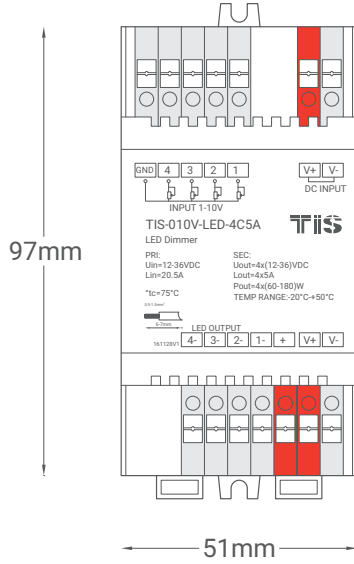

ADS RGBW DIMMER

Model: ADS-4CH-0-10V

TIS

▲ ADS-4CH-0-10V Boyutları

▲ TIS LED Dimmer Boyutları

TIS

Copyright © 2020 TIS, All Rights Reserved
TIS Logo is a Registered Trademark of Texas Intelligent System LLC in the United States of America. This company takes TIS Control Ltd. in other countries. All of the Specifications are subject to change without notice.