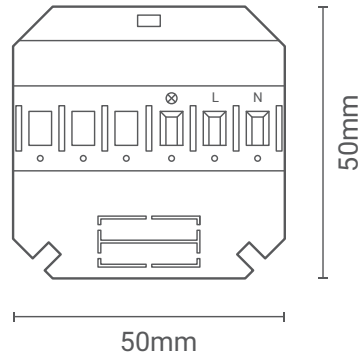

ADS 3 lü Röle

Model: ADS-3R-3Z

TIS

▲ Modül Boyutları

TIS

Copyright © 2020 TIS, All Rights Reserved

TIS Logo is a Registered Trademark of Texas Intelligent System LLC in the United States of America. This company takes TIS Control Ltd. in other countries. All of the Specifications are subject to change without notice.