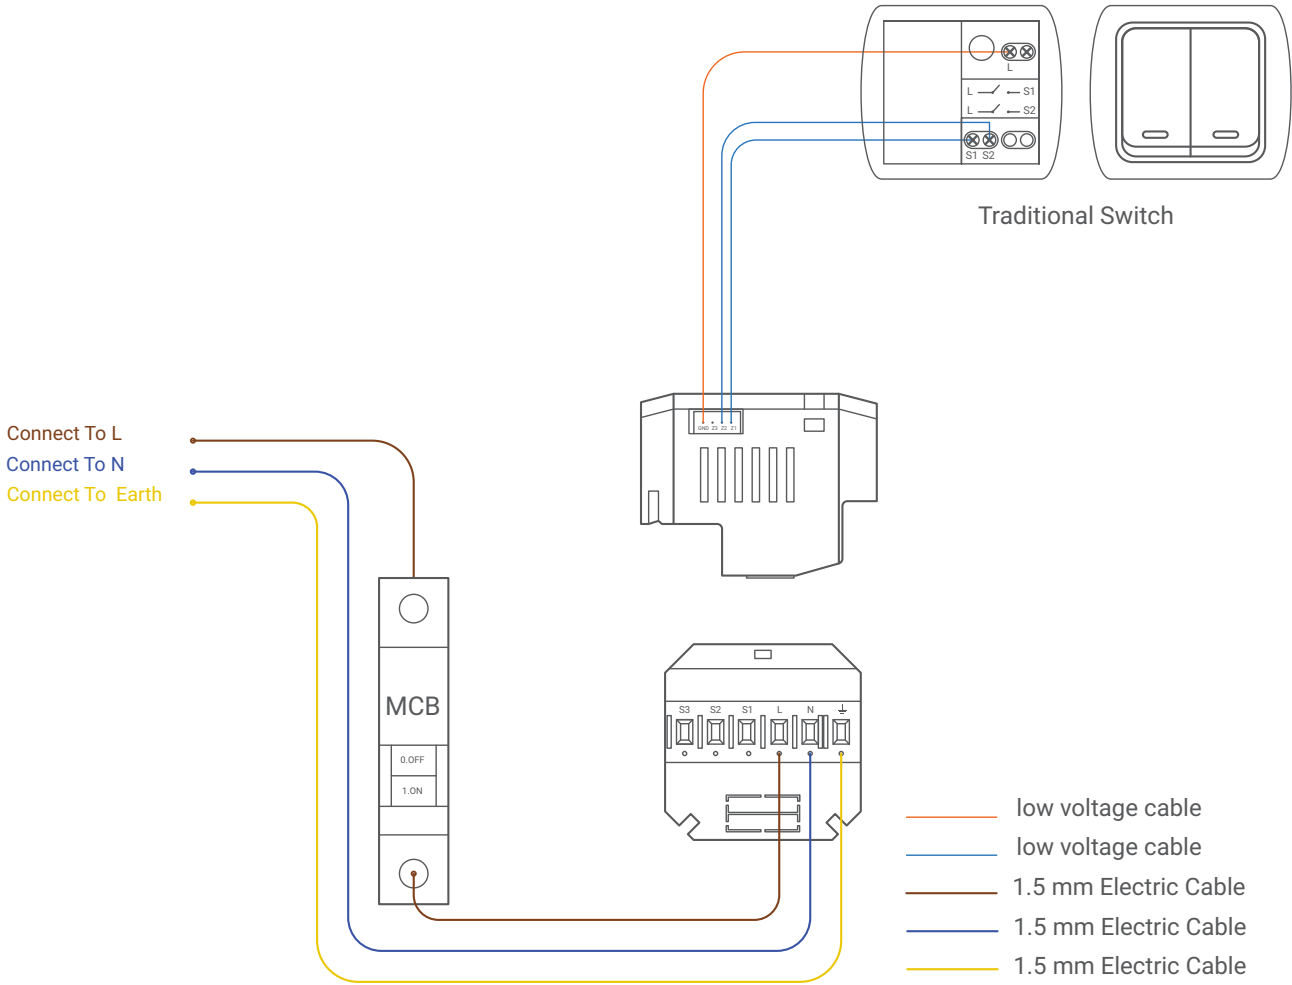

TIS ADS RÖLE

ADS 3 lü Röle

Model: ADS-3R-3Z

TIS

▲ Klasik Anahtar Bağlantı Diyagramı

TIS

Copyright © 2020 TIS, All Rights Reserved

TIS Logo is a Registered Trademark of Texas Intelligent System LLC in the United States of America. This company takes TIS Control Ltd. in other countries. All of the Specifications are subject to change without notice.

TEXAS INTELLIGENT SYSTEM LLC

SUITE# 610, 860 NORTH DOROTHY DR
RICHARDSON
TX 75081.USA

TIS CONTROL TÜRKİYE

DEMİRCİKARA MAH. B. ONAT CAD.
1419.SK OCEAN CITY SİTESİ B BLOK
KAT:2 D:3 MURATPAŞA/ANTALYA