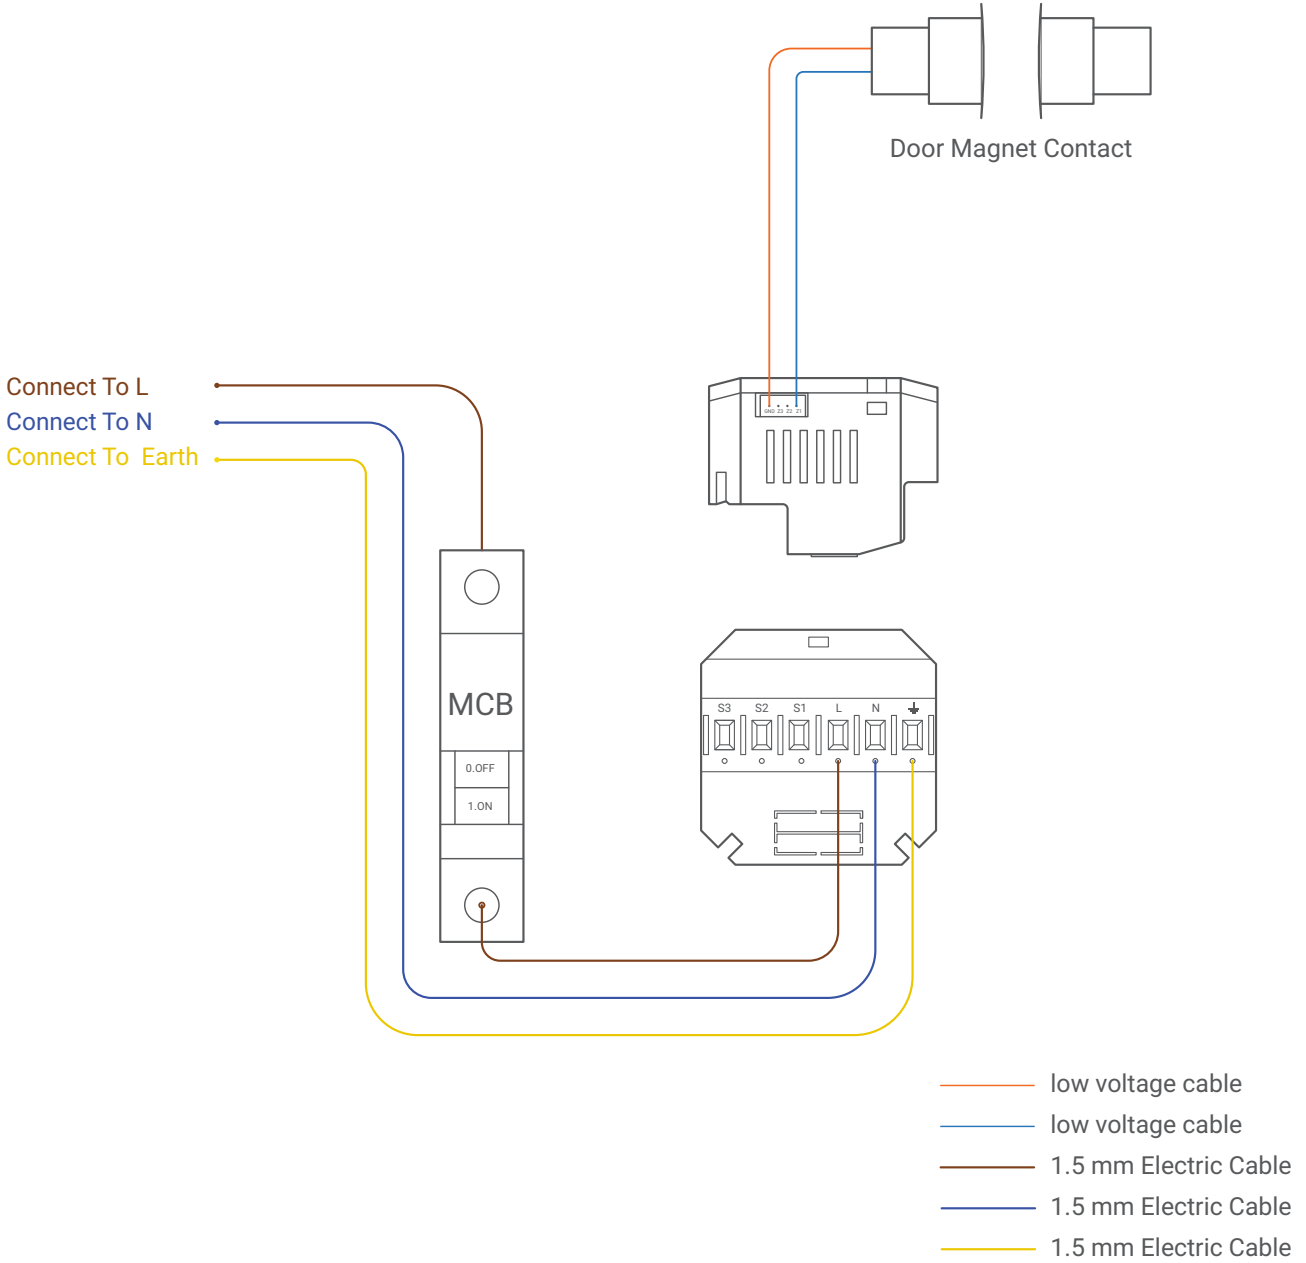

TIS ADS RÖLE

ADS 3 lü Röle

Model: ADS-3R-3Z

TIS

▲ Manyetik Kontak Bağlantı Şekli

TIS

Copyright © 2020 TIS, All Rights Reserved

TIS Logo is a Registered Trademark of Texas Intelligent System LLC in the United States of America. This company takes TIS Control Ltd. in other countries. All of the Specifications are subject to change without notice.

TEXAS INTELLIGENT SYSTEM LLC

SUITE# 610, 860 NORTH DOROTHY DR
RICHARDSON
TX 75081.USA

TIS CONTROL TÜRKİYE

DEMİRCİKARA MAH. B. ONAT CAD.
1419.SK OCEAN CITY SİTESİ B BLOK
KAT:2 D:3 MURATPAŞA/ANTALYA