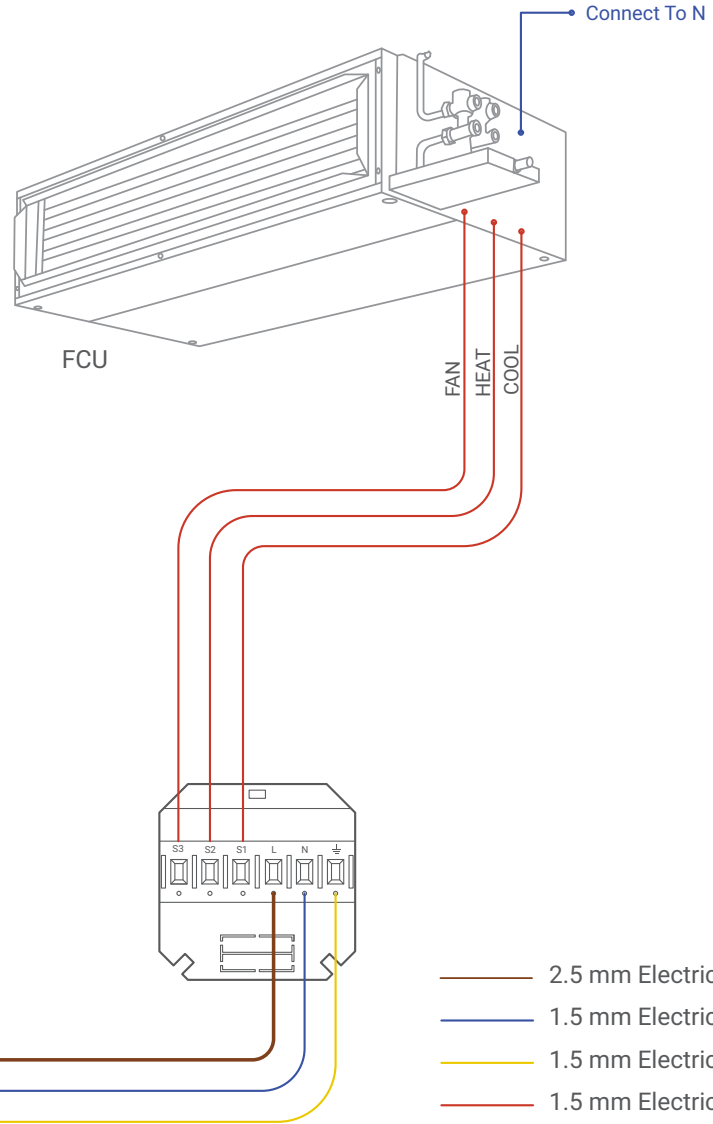

TIS ADS RÖLE

ADS 3 lü Röle

Model: ADS-3R-3Z

TIS

▲ HVAC Bağlantı Diyagramı

TIS

Copyright © 2020 TIS, All Rights Reserved

TIS Logo is a Registered Trademark of Texas Intelligent System LLC in the United States of America. This company takes TIS Control Ltd. in other countries. All of the Specifications are subject to change without notice.

TEXAS INTELLIGENT SYSTEM LLC

SUITE# 610, 860 NORTH DOROTHY DR
RICHARDSON
TX 75081.USA

TIS CONTROL TÜRKİYE

DEMİRCİKARA MAH. B. ONAT CAD.
1419.SK OCEAN CITY SİTESİ B BLOK
KAT:2 D:3 MURATPAŞA/ANTALYA