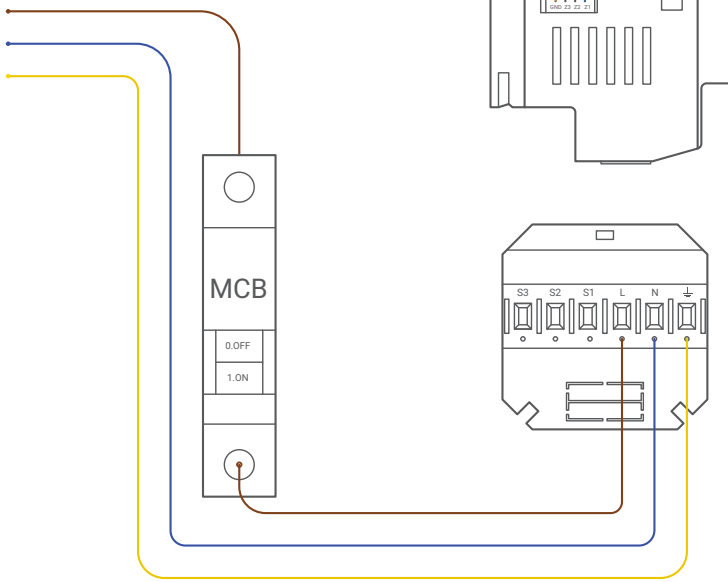

ADS 3 lü Röle

Model: ADS-3R-3Z

TIS

TO THE POWER SUPPLY

FOR 3rd party sensors

Connect To L
Connect To N
Connect To Earth

- low voltage cable
- low voltage cable
- low voltage cable
- low voltage cable
- 1.5 mm Electric Cable
- 1.5 mm Electric Cable
- 1.5 mm Electric Cable