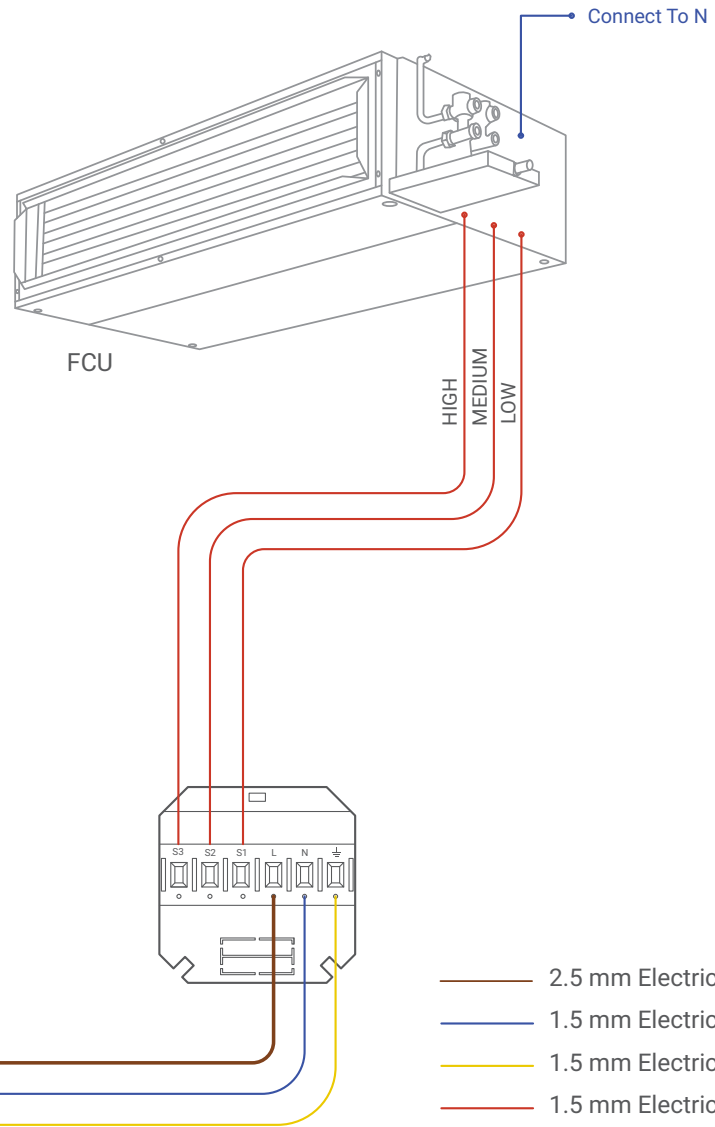

TIS ADS RÖLE

ADS 3 lü Röle

Model: ADS-3R-3Z

TIS

▲ FCU Bağlantı Diyagramı

TIS

Copyright © 2020 TIS, All Rights Reserved

TIS Logo is a Registered Trademark of Texas Intelligent System LLC in the United States of America. This company takes TIS Control Ltd. in other countries. All of the Specifications are subject to change without notice.

TEXAS INTELLIGENT SYSTEM LLC

SUITE# 610, 860 NORTH DOROTHY DR
RICHARDSON
TX 75081.USA

TIS CONTROL TÜRKİYE

DEMİRCİKARA MAH. B. ONAT CAD.
1419.SK OCEAN CITY SİTESİ B BLOK
KAT:2 D:3 MURATPAŞA/ANTALYA