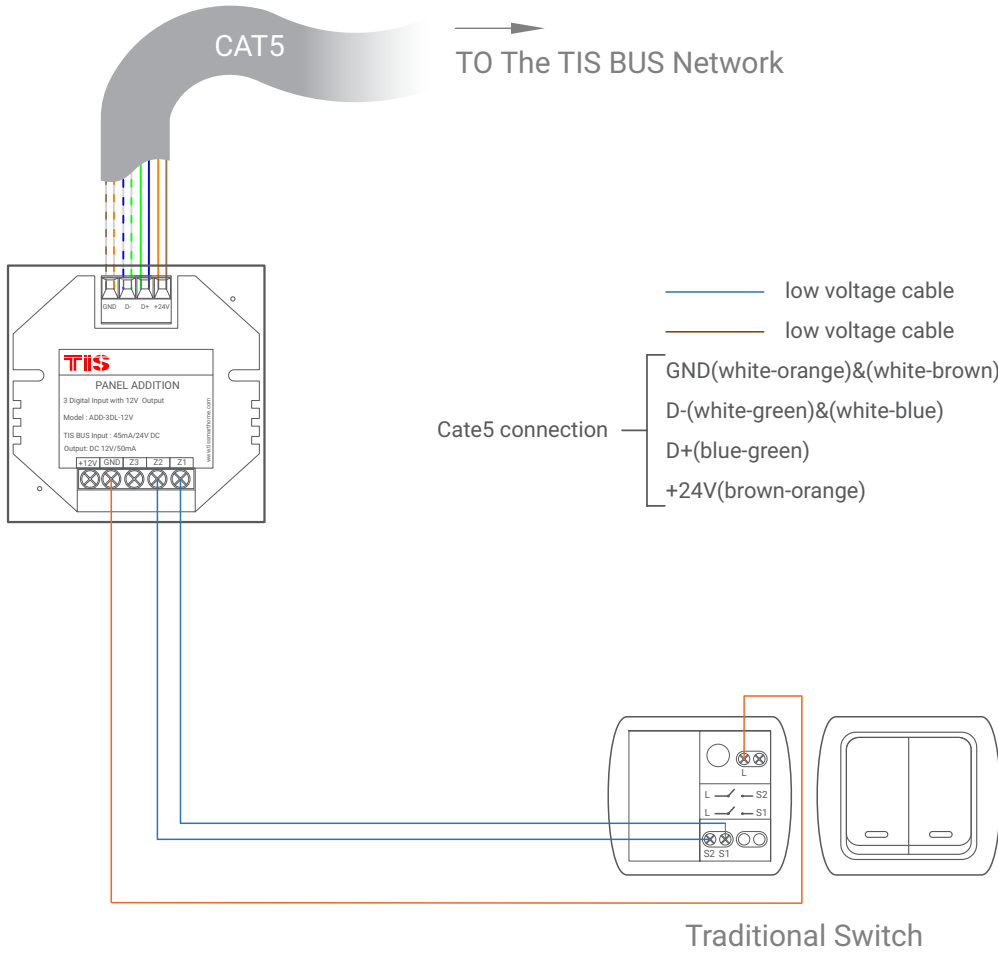

3 Kuru Kontak ve 12V Güç Kaynağı

Model: ADD-3DL-12V

TIS

▲ Klasik Anahtar Bağlantı Diyagramı

TIS

Copyright © 2020 TIS, All Rights Reserved

TIS Logo is a Registered Trademark of Texas Intelligent System LLC in the United States of America. This company takes TIS Control Ltd. in other countries. All of the Specifications are subject to change without notice.