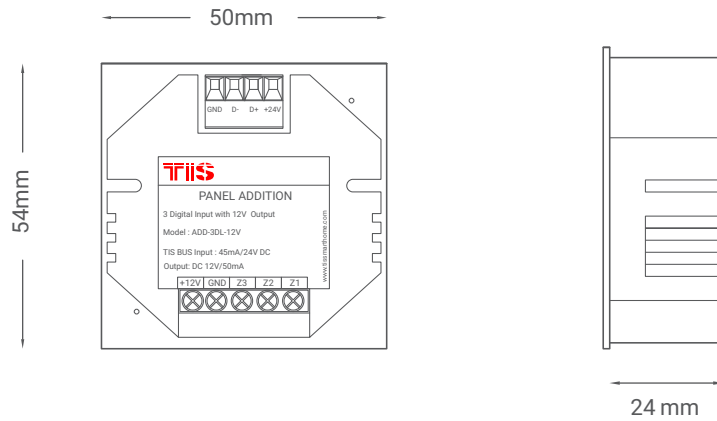

3 Kuru Kontak ve 12V Güç Kaynağı

Model: ADD-3DL-12V

TIS

▲ Bus Bağlantı Renk Kodları

▲ Modül Boyutları

TIS

Copyright © 2020 TIS, All Rights Reserved

TIS Logo is a Registered Trademark of Texas Intelligent System LLC in the United States of America. This company takes TIS Control Ltd. in other countries. All of the Specifications are subject to change without notice.