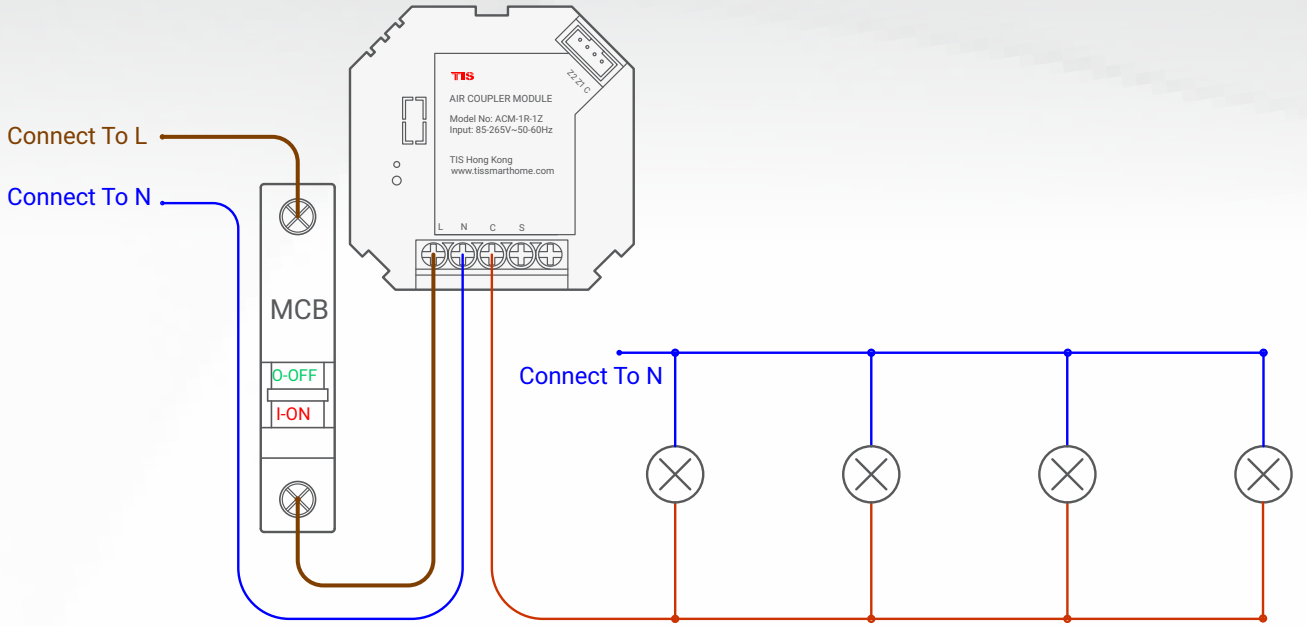

Ürün Diyagramları V 1.1

Model: ACM-1R-1Z

- 2.5 mm Electric Cable
- 1.5 mm Electric Cable
- 1.5 mm Electric Cable

▲ ACM-1R-1Z ve Aydınlatma Bağlantı Diyagramı

TIS AIR ANAHTAR ARKASI RÖLE MODÜLÜ

TIS

Model: ACM-1R-1Z

- low voltage cable
- low voltage cable
- 2.5 mm Electric Cable
- 1.5 mm Electric Cable
- 1.5 mm Electric Cable

▲ ACM-1R-1Z ve Elektrik Kilidi Bağlantı Diyagramı

TIS

Copyright © 2020 TIS, All Rights Reserved
TIS Logo is a Registered Trademark of Texas Intelligent System LLC in the United States of America. This company takes TIS Control Ltd. in other countries. All of the Specifications are subject to change without notice.

▲ ACM-1R-1Z ve Harici Sensör Bağlantı Diyagramı

Model: ACM-1R-1Z

▲ ACM-1R-1Z ve Manyetik Kapı Bağlantı Diyagramı

TIS AIR ANAHTAR ARKASI RÖLE MODÜLÜ

TIS

Model: ACM-1R-1Z

Traditional Switch

- low voltage cable
- low voltage cable
- 2.5 mm Electric Cable
- 1.5 mm Electric Cable