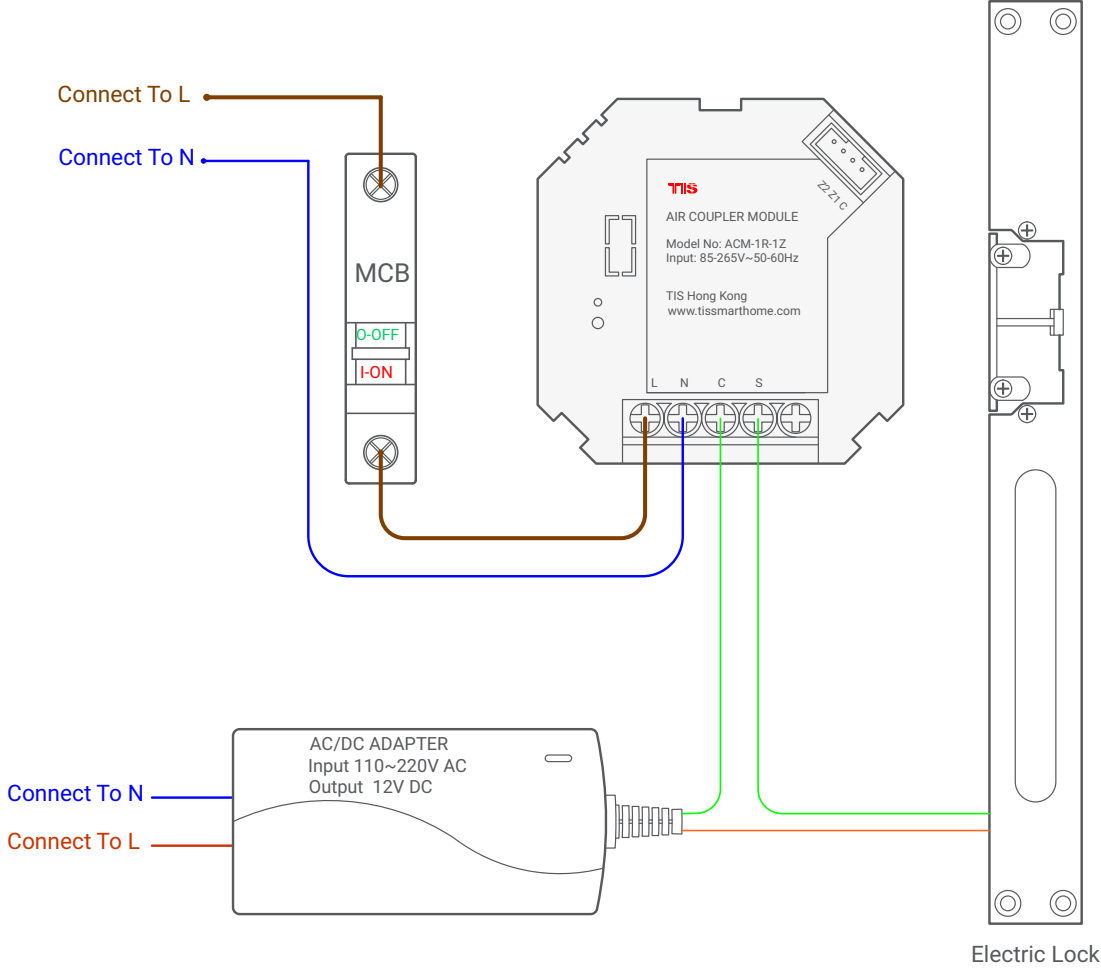

Ürün Diyagramları V 1.1

Model: ACM-1R-1Z

- 2.5 mm Electric Cable
- 1.5 mm Electric Cable
- 1.5 mm Electric Cable

▲ ACM-1R-1Z ve Aydınlatma Bağlantı Diyagramı

TIS AIR ANAHTAR ARKASI RÖLE MODÜLÜ

TIS

Model: ACM-1R-1Z

- low voltage cable
- low voltage cable
- 2.5 mm Electric Cable
- 1.5 mm Electric Cable
- 1.5 mm Electric Cable

▲ ACM-1R-1Z ve Elektrik Kilidi Bağlantı Diyagramı

TIS

Copyright © 2020 TIS, All Rights Reserved
TIS Logo is a Registered Trademark of Texas Intelligent System LLC in the United States of America. This company takes TIS Control Ltd. in other countries. All of the Specifications are subject to change without notice.

▲ ACM-1R-1Z ve Harici Sensör Bağlantı Diyagramı

Model: ACM-1R-1Z

▲ ACM-1R-1Z ve Manyetik Kapı Bağlantı Diyagramı

TIS AIR ANAHTAR ARKASI RÖLE MODÜLÜ

TIS

Model: ACM-1R-1Z

Traditional Switch

- low voltage cable
- low voltage cable
- 2.5 mm Electric Cable
- 1.5 mm Electric Cable