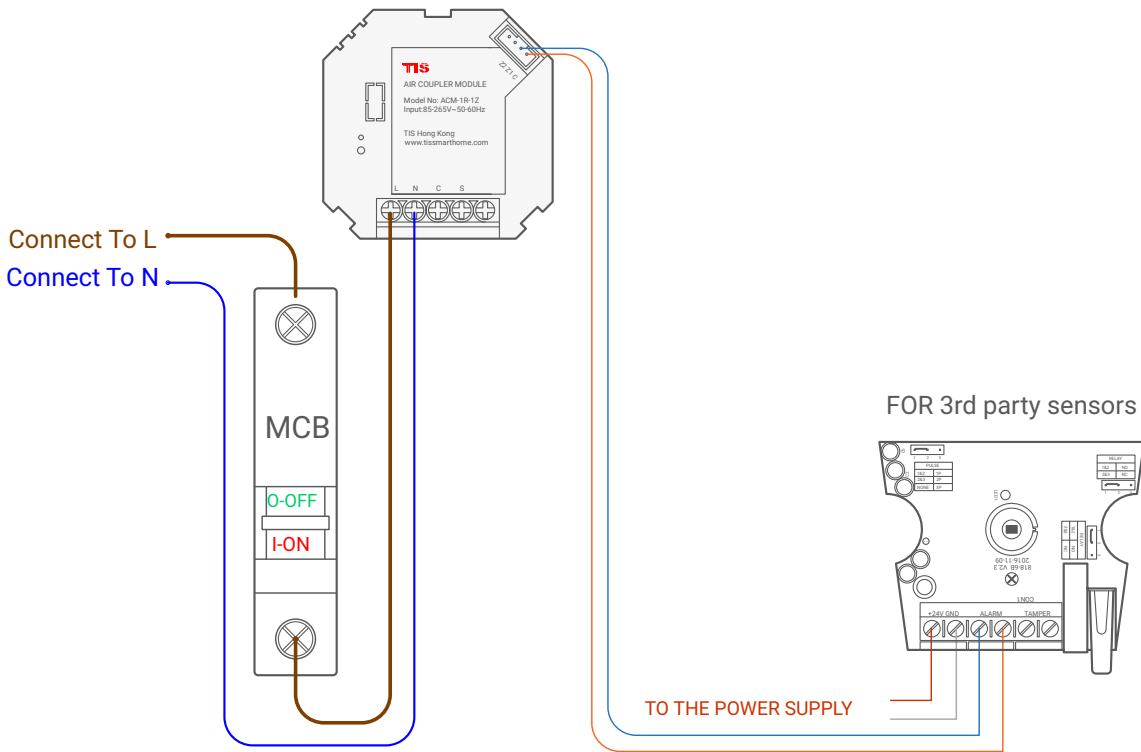

- low voltage cable
- low voltage cable
- 2.5 mm Electric Cable
- 1.5 mm Electric Cable
- 1.5 mm Electric Cable

▲ ACM-1R-1Z ve Elektrik Kilidi Bağlantı Diyagramı

TIS

Copyright © 2020 TIS, All Rights Reserved
TIS Logo is a Registered Trademark of Texas Intelligent System LLC in the United States of America. This company takes TIS Control Ltd. in other countries. All of the Specifications are subject to change without notice.

▲ ACM-1R-1Z ve Harici Sensör Bağlantı Diyagramı

Model: ACM-1R-1Z

▲ ACM-1R-1Z ve Manyetik Kapı Bağlantı Diyagramı

TIS AIR ANAHTAR ARKASI RÖLE MODÜLÜ

TIS

Model: ACM-1R-1Z

Traditional Switch

- low voltage cable
- low voltage cable
- 2.5 mm Electric Cable
- 1.5 mm Electric Cable