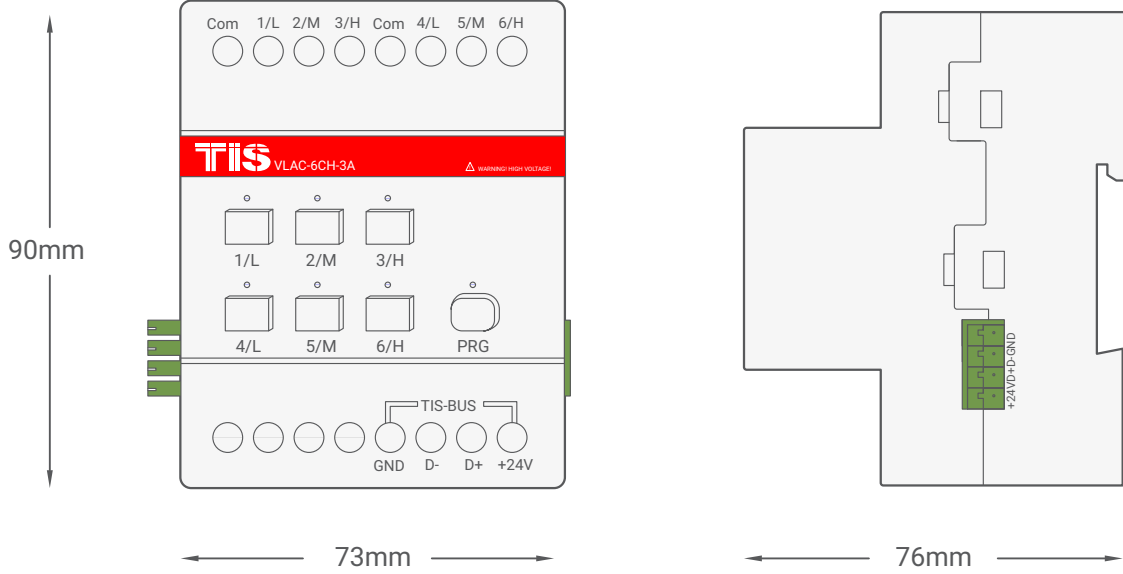

6 Kanal 3 Amper

Model: VLC-6CH-3A

TIS

▲ Modül Boyutları

TIS

Copyright © 2020 TIS, All Rights Reserved

TIS Logo is a Registered Trademark of Texas Intelligent System LLC in the United States of America. This company takes TIS Control Ltd. in other countries. All of the Specifications are subject to change without notice.