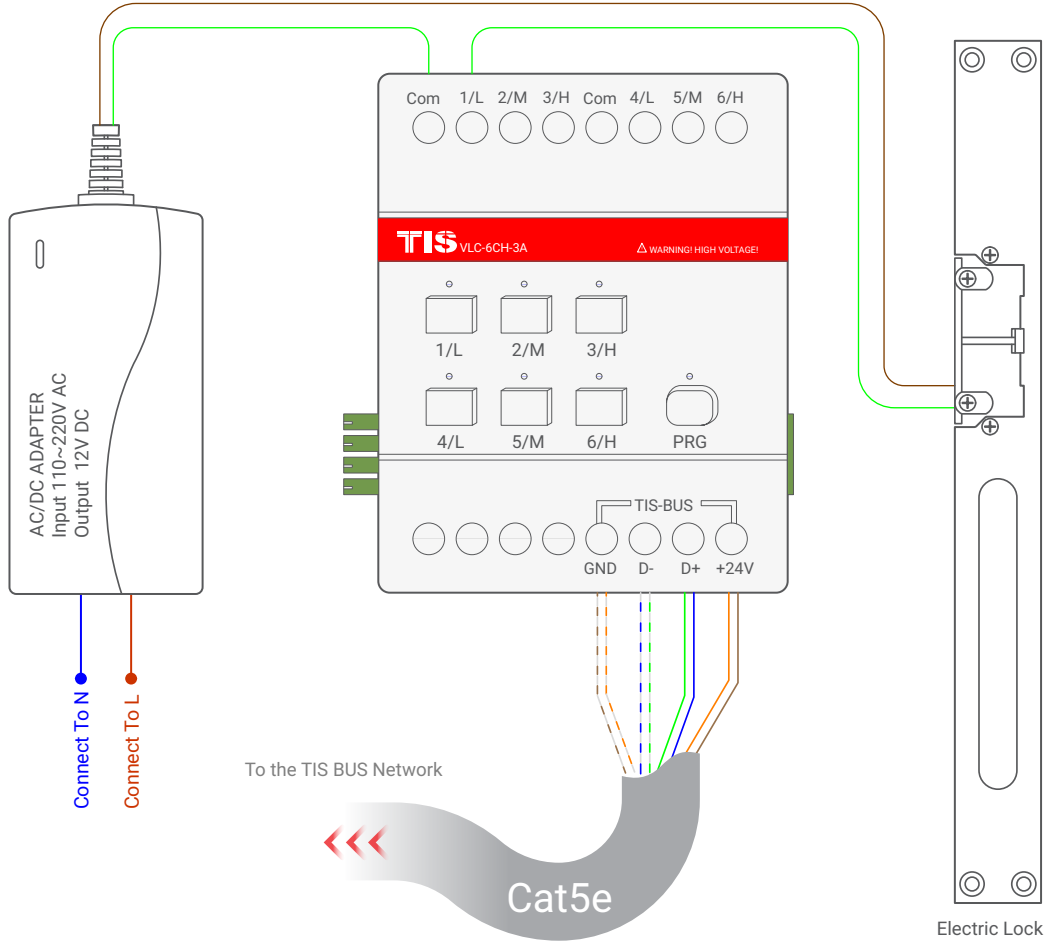

6 Kanal 3 Amper

Model: VLC-6CH-3A

TIS

▲ Elektrik Kilidi Bağlantı Diyagramı

TIS

Copyright © 2020 TIS, All Rights Reserved

TIS Logo is a Registered Trademark of Texas Intelligent System LLC in the United States of America. This company takes TIS Control Ltd. in other countries. All of the Specifications are subject to change without notice.