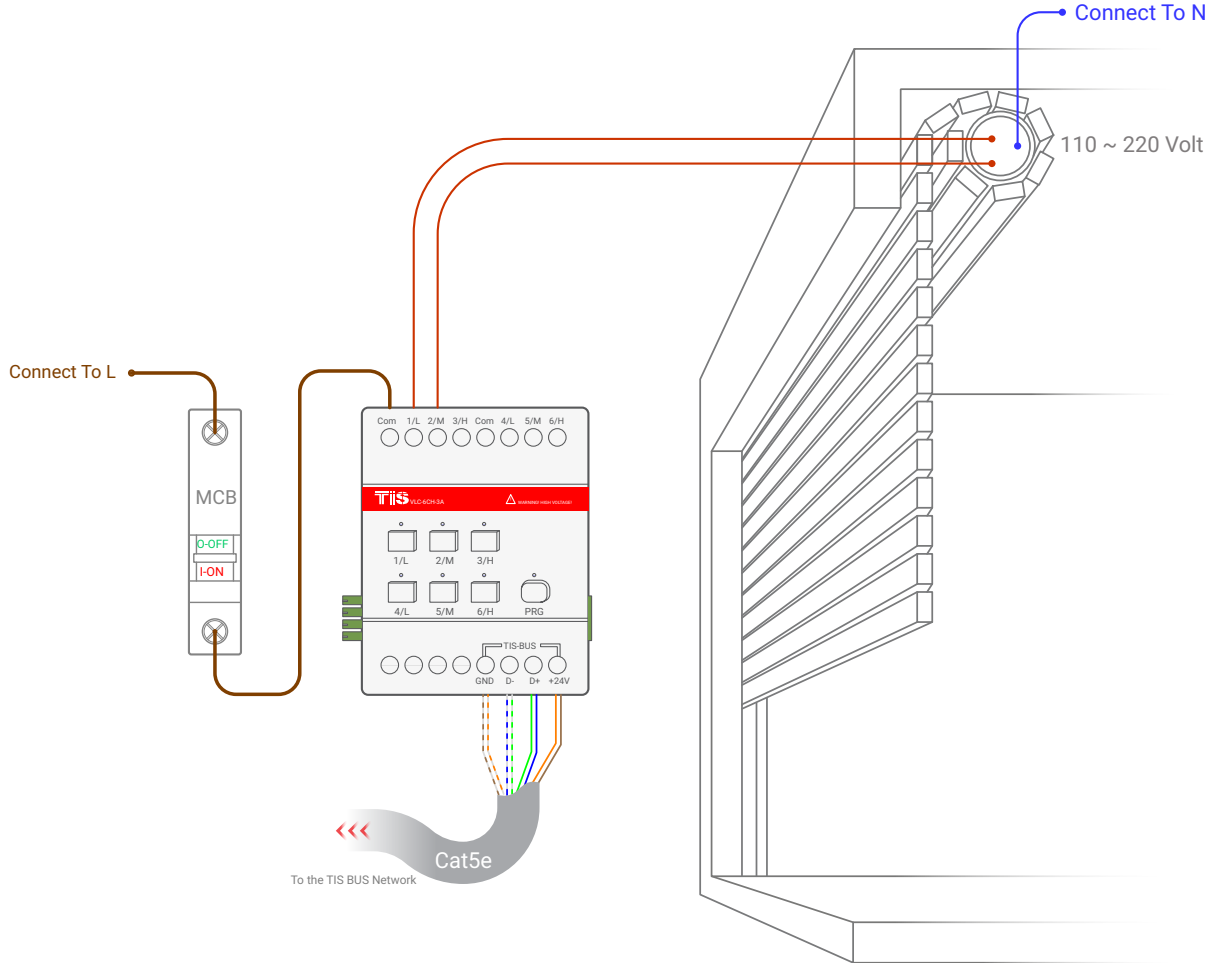

6 Kanal 3 Amper

Model: VLC-6CH-3A

TIS

- 2.5 mm Electric Cable
 - 1.5 mm Electric Cable
 - 1.5 mm Electric Cable
- Cat5e connection
- GND(white-orange)&(white-brown)
 - D-(white-green)&(white-blue)
 - D+(blue-green)
 - +24V(brown-orange)