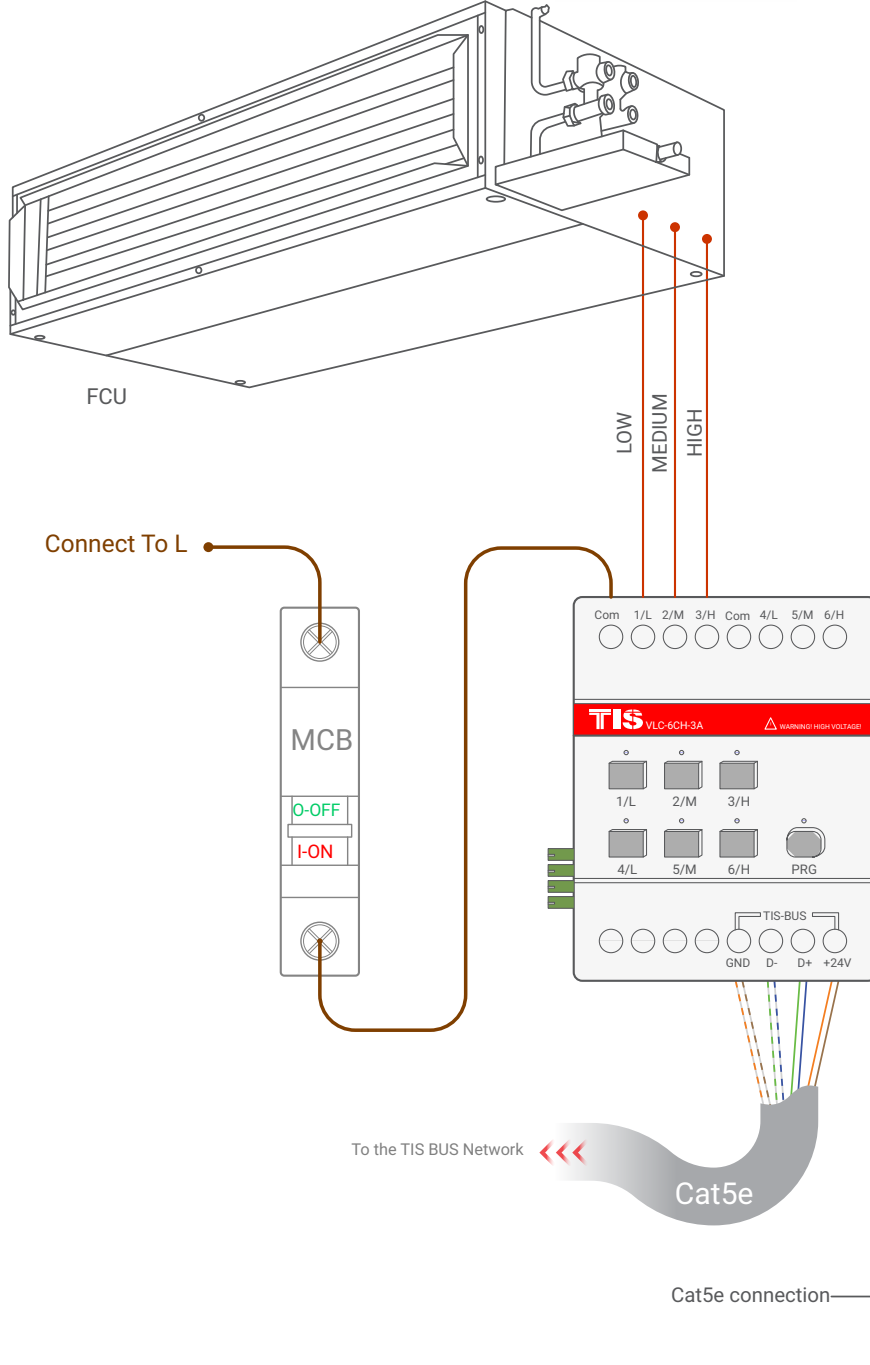

▲ Aydınlatma Bağlantı Diyagramı

TIS 6 KANALLI RÖLE

6 Kanal 3 Amper

Model: VLC-6CH-3A

TIS

▲ FCU Bağlantı Diyagramı

TIS

Copyright © 2020 TIS, All Rights Reserved

6 Kanal 3 Amper

Model: VLC-6CH-3A

TIS

- 2.5 mm Electric Cable
 - 1.5 mm Electric Cable
 - 1.5 mm Electric Cable
- Cat5e connection
- GND(white-orange)&(white-brown)
 - D-(white-green)&(white-blue)
 - D+(blue-green)
 - +24V(brown-orange)