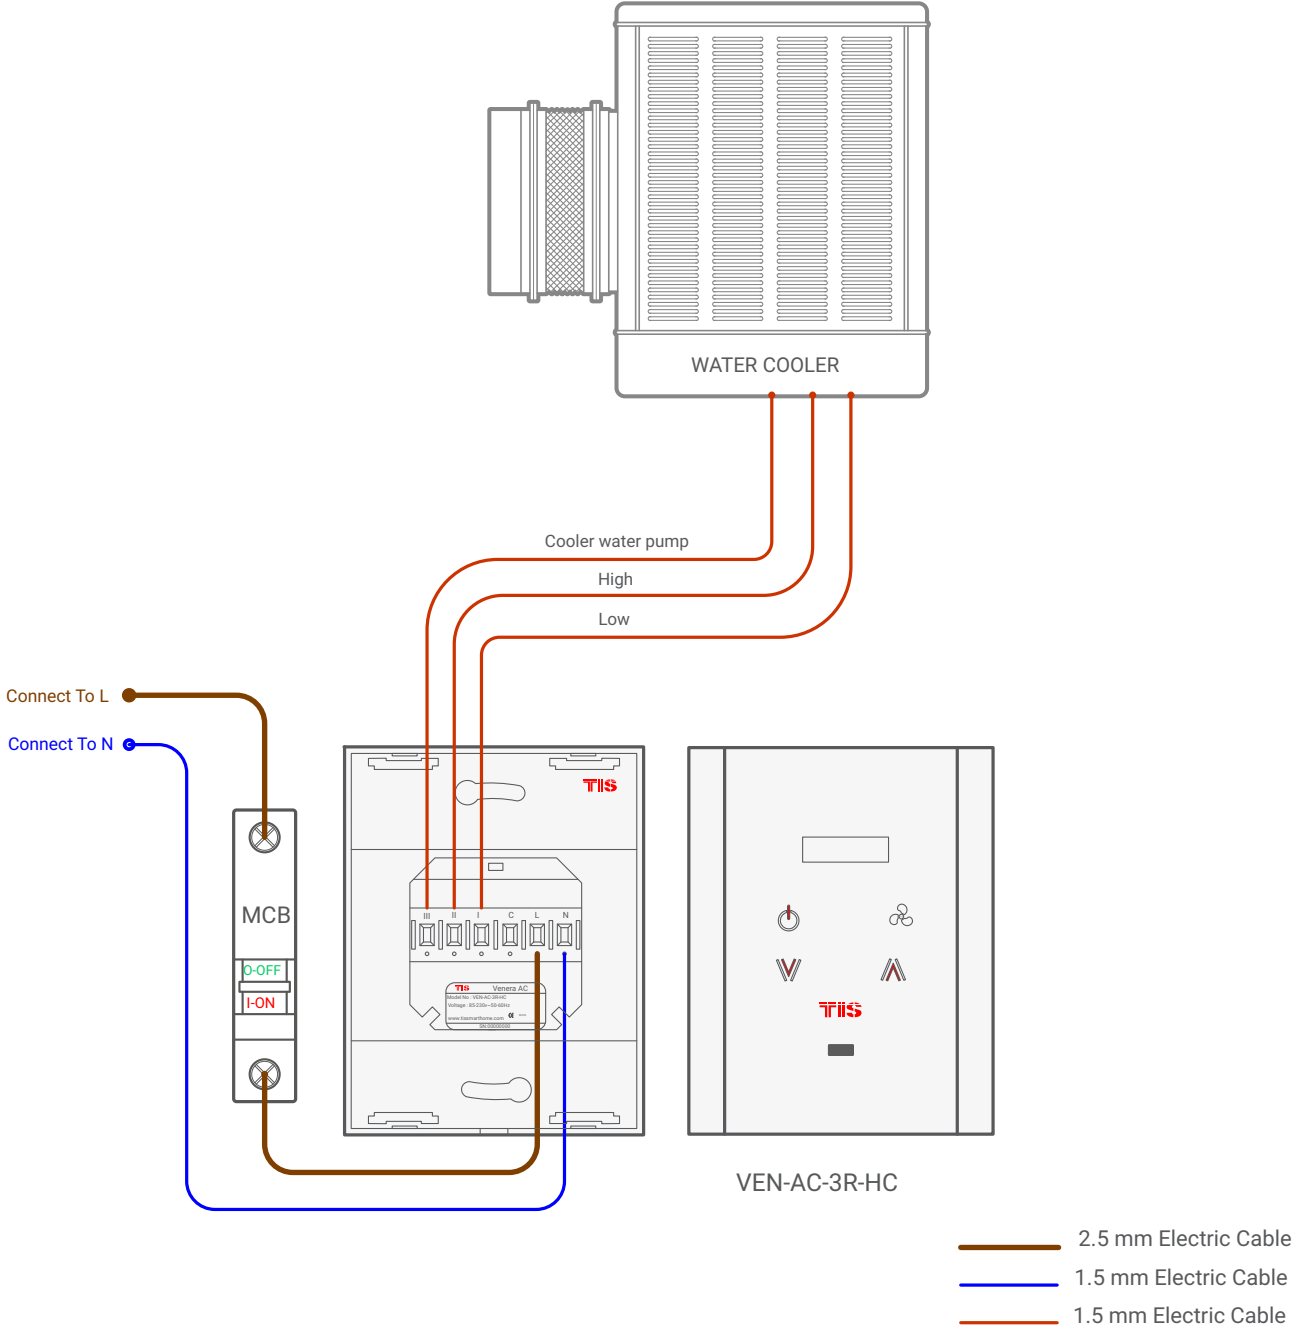

- 2.5 mm Electric Cable
- 1.5 mm Electric Cable
- 1.5 mm Electric Cable

▲ VEN-AC-3R-HC FCU Bağlantı Diyagramı

VENERA DOKUNMATİK PANEL

VENERA AC TERMOSTATLI PANEL

Model: VEN-AC-3R-HC

TIS

▲ VEN-AC-3R-HC Su Soğutucu Bağlantı Diyagramı

VENERA AC TERMOSTATLI PANEL

Model: VEN-AC-3R-HC

TIS

▲ Modül Boyutları

TIS

Copyright © 2020 TIS, All Rights Reserved

TIS Logo is a Registered Trademark of Texas Intelligent System LLC in the United States of America. This company takes TIS Control Ltd. in other countries. All of the Specifications are subject to change without notice.