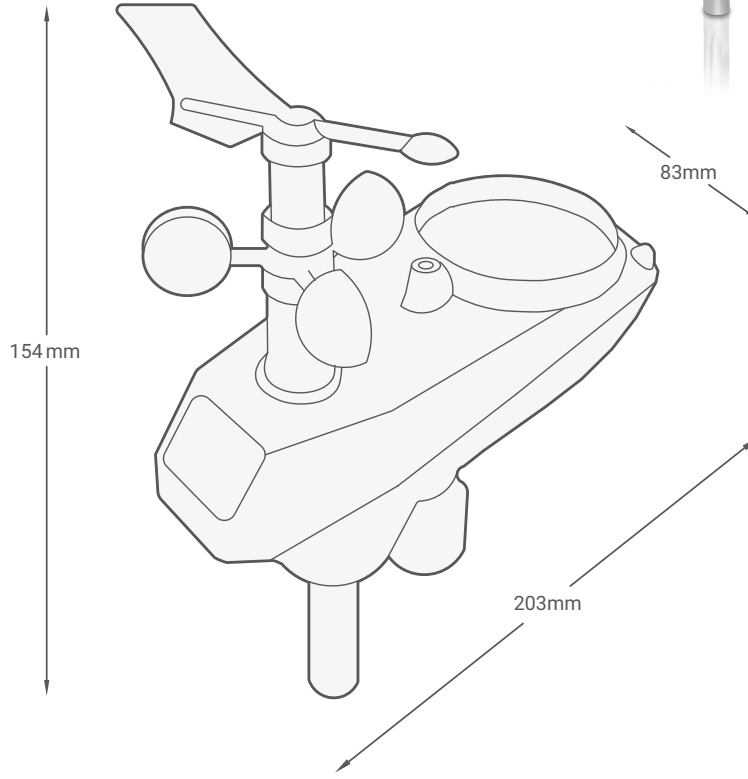

To the TIS BUS Network

Cat5e connection

- GND(white-orange)&(white-brown)
- D-(white-green)&(white-blue)
- D+(blue-green)
- +24V(brown-orange)

▲ Hava Durumu Sensörü ve Bus Bağlantı

TIS HAVA DURUMU SENSÖRÜ

Model: TIS-WS-71

TIS

▲ TIS-WS-71 Modül Boyutları

▲ WS-EQ Adaptör Modül Boyutları

TIS

Copyright © 2020 TIS, All Rights Reserved

TIS Logo is a Registered Trademark of Texas Intelligent System LLC in the United States of America. This company takes TIS Control Ltd. in other countries. All of the Specifications are subject to change without notice.