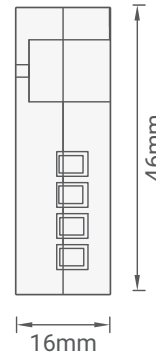

Model: TIS-WS-71

TIS

▲ TIS-WS-71 Modül Boyutları

▲ WS-EQ Adaptör Modül Boyutları

TIS

Copyright © 2020 TIS, All Rights Reserved

TIS Logo is a Registered Trademark of Texas Intelligent System LLC in the United States of America. This company takes TIS Control Ltd. in other countries. All of the Specifications are subject to change without notice.