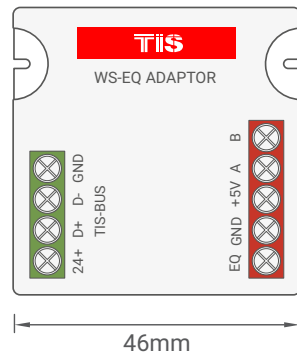

To the TIS BUS Network

Cat5e connection

- GND(white-orange)&(white-brown)
- D-(white-green)&(white-blue)
- D+(blue-green)
- +24V(brown-orange)

▲ Hava Durumu Sensörü ve Bus Bağlantı

TIS HAVA DURUMU SENSÖRÜ

Model: TIS-WS-71

TIS

▲ TIS-WS-71 Modül Boyutları

▲ WS-EQ Adaptör Modül Boyutları

TIS

Copyright © 2020 TIS, All Rights Reserved

TIS Logo is a Registered Trademark of Texas Intelligent System LLC in the United States of America. This company takes TIS Control Ltd. in other countries. All of the Specifications are subject to change without notice.