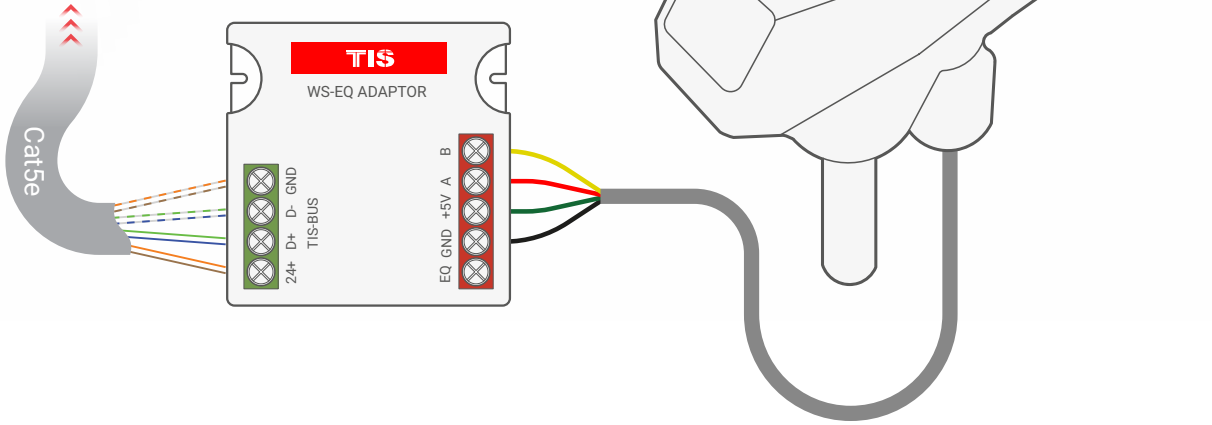

To the TIS BUS Network

Cat5e connection

- GND(white-orange)&(white-brown)
- D-(white-green)&(white-blue)
- D+(blue-green)
- +24V(brown-orange)

▲ Hava Durumu Sensörü ve Bus Bağlantı

TIS HAVA DURUMU SENSÖRÜ