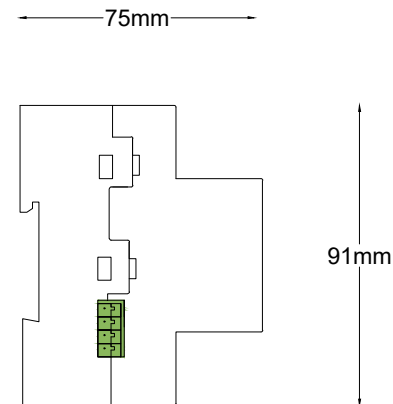

TIS POWER RELAY

12 Channels 10 Amps

Model: VLC-12CH-10A

▲ Figure 6: Module Dimensions

Copyright © 2020 TIS. All Rights Reserved

TIS Logo is a Registered Trademark of Texas Intelligent System LLC in the United States of America. This company takes TIS Control Ltd. in other countries. All of the Specifications are subject to change without notice.

TEXAS INTELLIGENT SYSTEM LLC
SUITE# 610. 860 NORTH DOROTHY DR
RICHARDSON
TX 75081.USA

TIS CONTROL LIMITED
RM 1502-p9 Easey CommBldg
253-261 Hennessy Rd Wanchai
Hong Kong