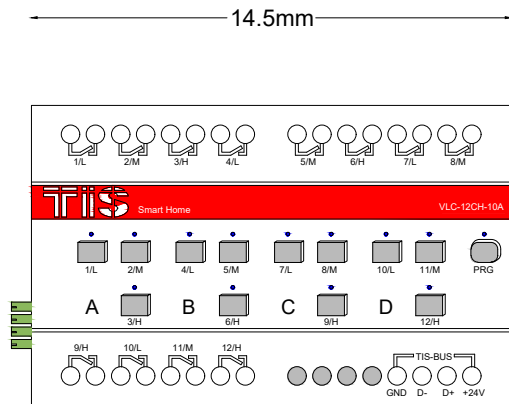

TIS POWER RELAY

12 Channels 10 Amps

Model: VLC-12CH-10A

▲ Figure 6: Module Dimensions

Copyright © 2020 TIS. All Rights Reserved

TIS Logo is a Registered Trademark of Texas Intelligent System LLC in the United States of America. This company takes TIS Control Ltd. in other countries. All of the Specifications are subject to change without notice.

TEXAS INTELLIGENT SYSTEM LLC
SUITE# 610. 860 NORTH DOROTHY DR
RICHARDSON
TX 75081.USA

TIS CONTROL LIMITED
RM 1502-p9 Easey CommBldg
253-261 Hennessy Rd Wanchai
Hong Kong