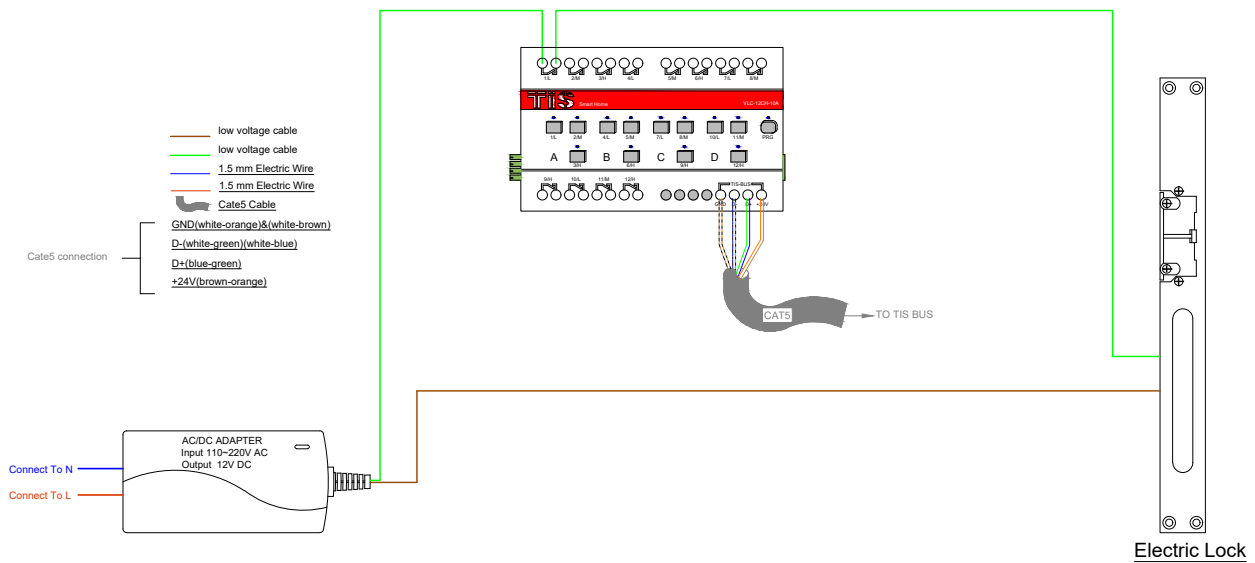

Model: VLC-12CH-10A

▲ Figure 3: Motor Connection Diagram

Copyright © 2020 TIS, All Rights Reserved
TIS Logo is a Registered Trademark of Texas Intelligent System LLC in the United States of America. This company takes TIS Control Ltd. in other countries. All of the Specifications are subject to change without notice.

Model: VLC-12CH-10A

▲ Figure 4: Electrical Lock Connection Diagram

▲ Figure 5: Din Rail - Side Bus Connection Method

Copyright © 2020 TIS, All Rights Reserved
 TIS Logo is a Registered Trademark of Texas Intelligent System LLC in the United States of America. This company takes TIS Control Ltd. in other countries. All of the Specifications are subject to change without notice.