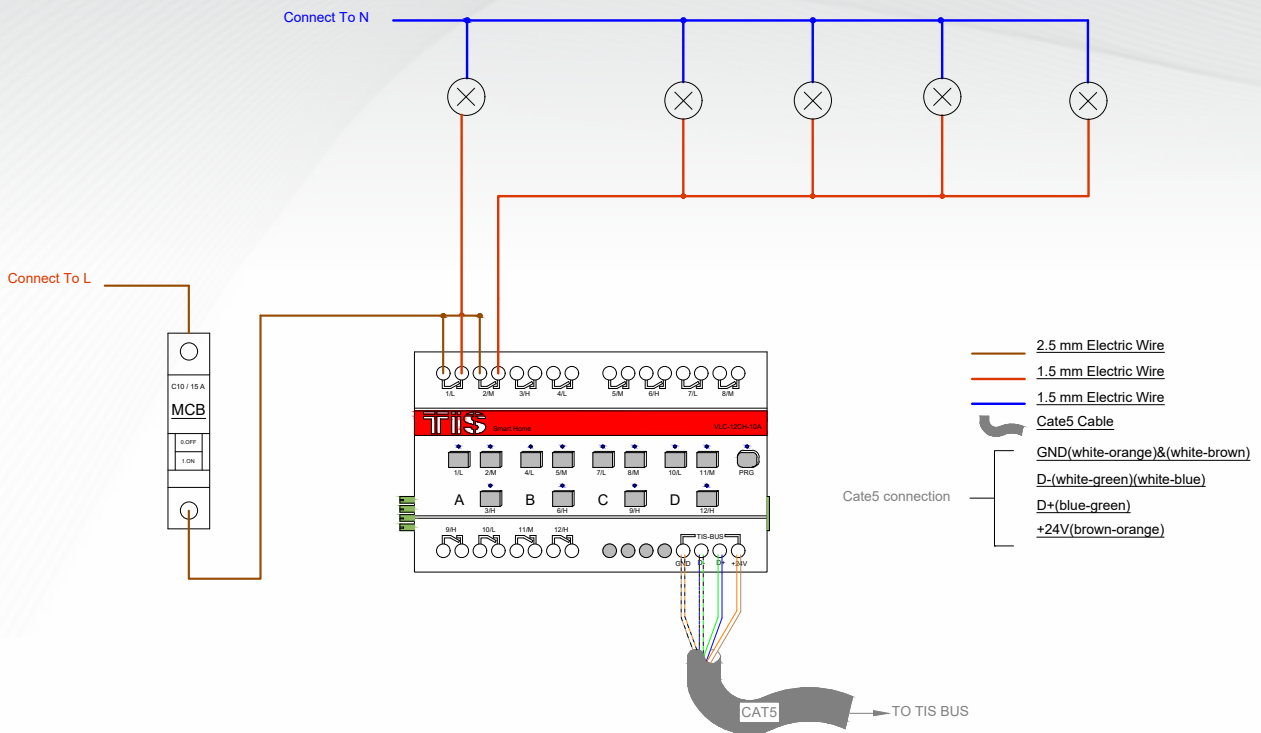

TIS POWER RELAY

12 Channels 10 Amps

Product Diagrams V 1.1

Model: VLC-12CH-10A

▲ **Figure 1: Lights Connection Diagram**
Example of 2 lights channels connections

TIS POWER RELAY

12 Channels 10 Amps

Model: VLC-12CH-10A

Model: VLC-12CH-10A

▲ Figure 3: Motor Connection Diagram

Copyright © 2020 TIS, All Rights Reserved
TIS Logo is a Registered Trademark of Texas Intelligent System LLC in the United States of America. This company takes TIS Control Ltd. in other countries. All of the Specifications are subject to change without notice.

Model: VLC-12CH-10A

▲ Figure 4: Electrical Lock Connection Diagram

▲ Figure 5: Din Rail - Side Bus Connection Method

Copyright © 2020 TIS, All Rights Reserved
 TIS Logo is a Registered Trademark of Texas Intelligent System LLC in the United States of America. This company takes TIS Control Ltd. in other countries. All of the Specifications are subject to change without notice.