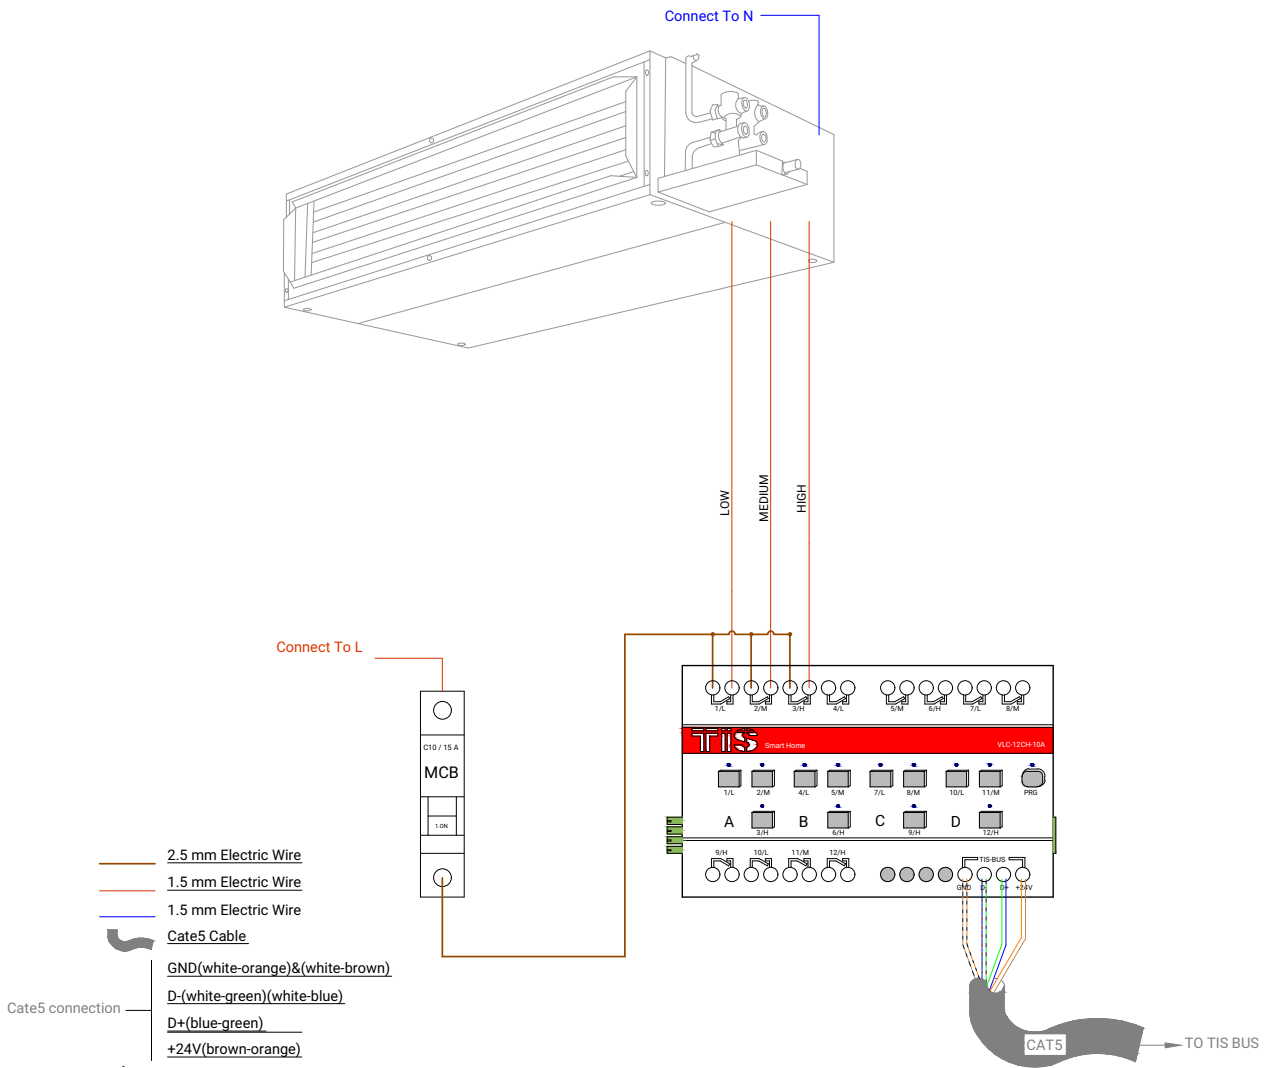

TIS POWER RELAY

12 Channels 10 Amps

Product Diagrams V 1.1

Model: VLC-12CH-10A

▲ **Figure 1: Lights Connection Diagram**
Example of 2 lights channels connections

TIS POWER RELAY

12 Channels 10 Amps

Model: VLC-12CH-10A

Model: VLC-12CH-10A

▲ Figure 3: Motor Connection Diagram

Copyright © 2020 TIS, All Rights Reserved
TIS Logo is a Registered Trademark of Texas Intelligent System LLC in the United States of America. This company takes TIS Control Ltd. in other countries. All of the Specifications are subject to change without notice.

Model: VLC-12CH-10A

▲ Figure 4: Electrical Lock Connection Diagram

▲ Figure 5: Din Rail - Side Bus Connection Method

Copyright © 2020 TIS, All Rights Reserved
 TIS Logo is a Registered Trademark of Texas Intelligent System LLC in the United States of America. This company takes TIS Control Ltd. in other countries. All of the Specifications are subject to change without notice.