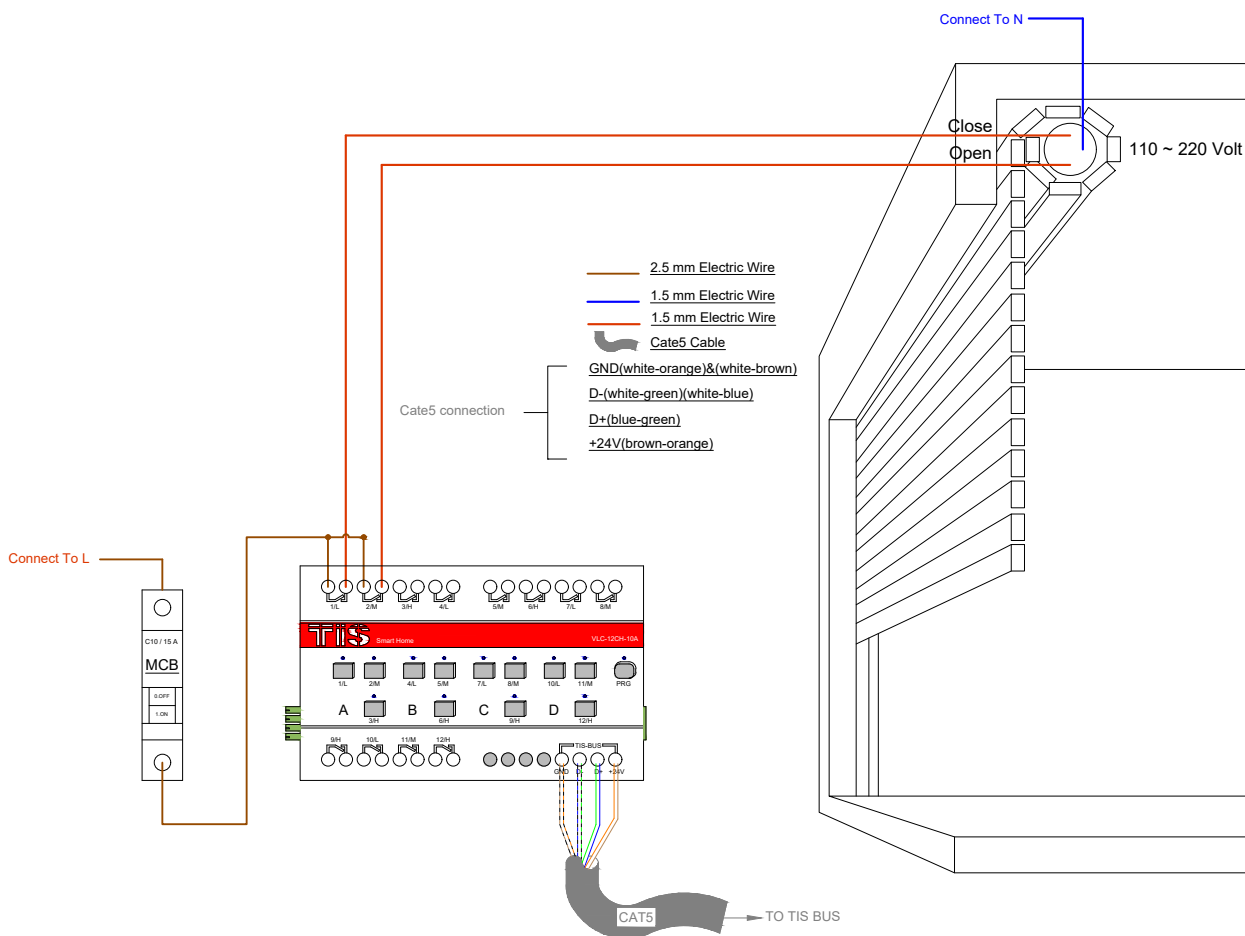

TIS POWER RELAY

12 Channels 10 Amps

Product Diagrams V 1.1

Model: VLC-12CH-10A

▲ **Figure 1: Lights Connection Diagram**
Example of 2 lights channels connections

TIS POWER RELAY

12 Channels 10 Amps

Model: VLC-12CH-10A

▲ Figure 2: FCU Connection Diagram

Copyright © 2020 TIS, All Rights Reserved
 TIS Logo is a Registered Trademark of Texas Intelligent System LLC in the United States of America. This company takes TIS Control Ltd. in other countries. All of the Specifications are subject to change without notice.

Model: VLC-12CH-10A

▲ Figure 3: Motor Connection Diagram

Copyright © 2020 TIS, All Rights Reserved
TIS Logo is a Registered Trademark of Texas Intelligent System LLC in the United States of America. This company takes TIS Control Ltd. in other countries. All of the Specifications are subject to change without notice.

Model: VLC-12CH-10A

▲ Figure 4: Electrical Lock Connection Diagram

▲ Figure 5: Din Rail - Side Bus Connection Method

Copyright © 2020 TIS, All Rights Reserved
 TIS Logo is a Registered Trademark of Texas Intelligent System LLC in the United States of America. This company takes TIS Control Ltd. in other countries. All of the Specifications are subject to change without notice.