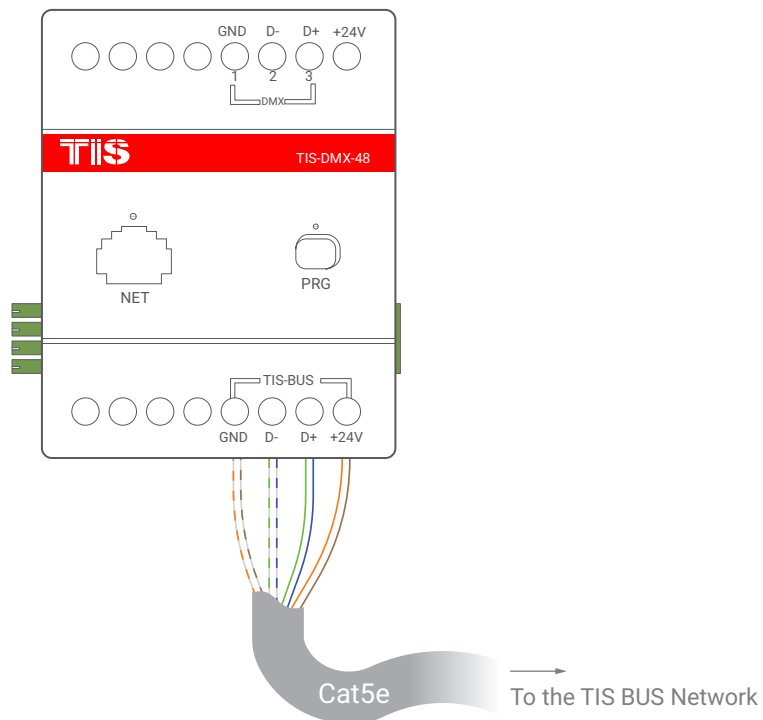

DMX MASTER CONTROLLER

TIS – DMX 48 CHANNELS MODULE

Model: TIS-DMX-48

1. Cat5e connection
2. GND(white-orange)&(white-brown)
   - D-(white-green)&(white-blue)
   - D+(blue-green)
   - +24V(brown-orange)

▲ Figure 4: Module's Bus Connection Color Coding

Copyright © 2020 TIS, All Rights Reserved
TIS Logo is a Registered Trademark of Texas Intelligent System LLC in the United States of America. This company takes TIS Control Ltd. in other countries. All of the Specifications are subject to change without notice.

TEXAS INTELLIGENT SYSTEM LLC
SUITE# 610, 860 NORTH DOROTHY DR
RICHARDSON
TX 75081.USA

TIS CONTROL LIMITED
RM 1502-p9 Easey CommBldg
253-261 Hennessy Rd Wanchai
Hong Kong