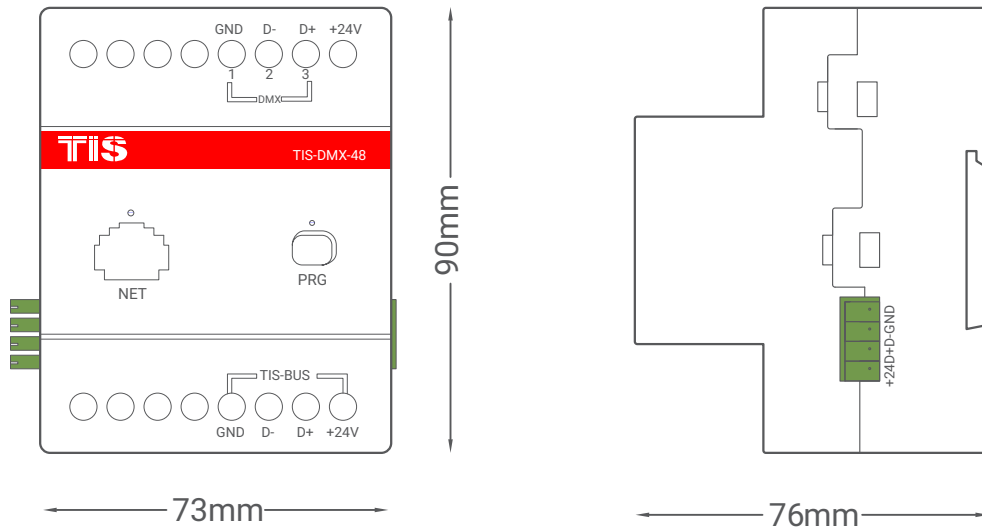

DMX MASTER CONTROLLER

TIS – DMX 48 CHANNELS MODULE

Model: TIS-DMX-48

▲ Figure 6: TIS-DMX-48 Module's Dimensions