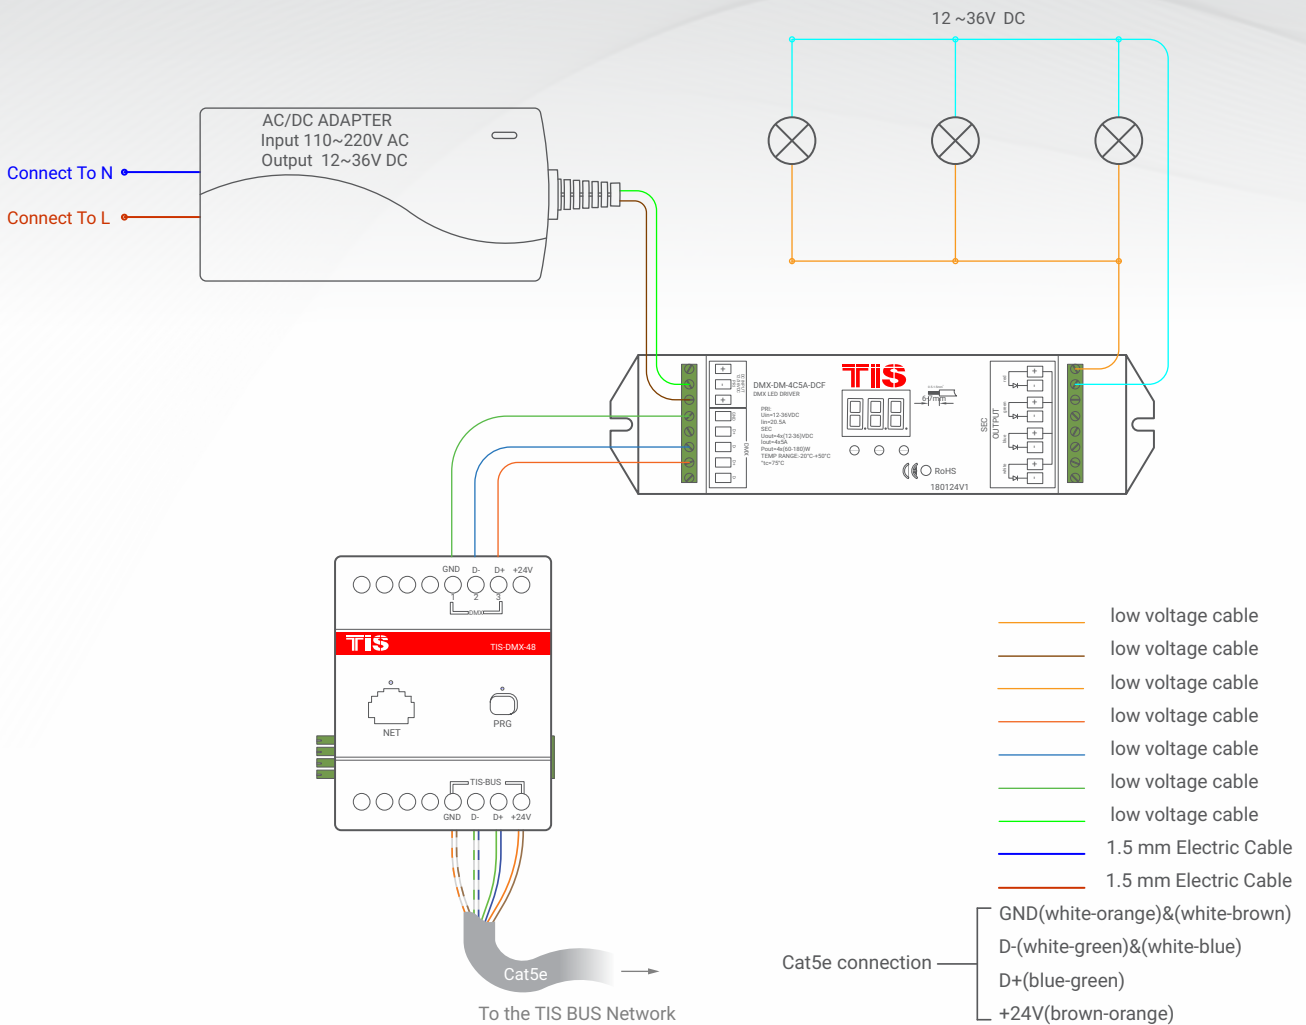

DMX MASTER CONTROLLER

TIS – DMX 48 Channels module

Product Diagrams V 1.1

Model: TIS-DMX-48

▲ Figure 1: DALI Driver & Lights Connection Diagram

DMX MASTER CONTROLLER

TIS – DMX 48 CHANNELS MODULE

Model: TIS-DMX-48

▲ Figure 2: DMX Lights Connection Diagram

Copyright © 2020 TIS, All Rights Reserved
 TIS Logo is a Registered Trademark of Texas Intelligent System LLC in the United States of America. This company takes TIS Control Ltd. in other countries. All of the Specifications are subject to change without notice.