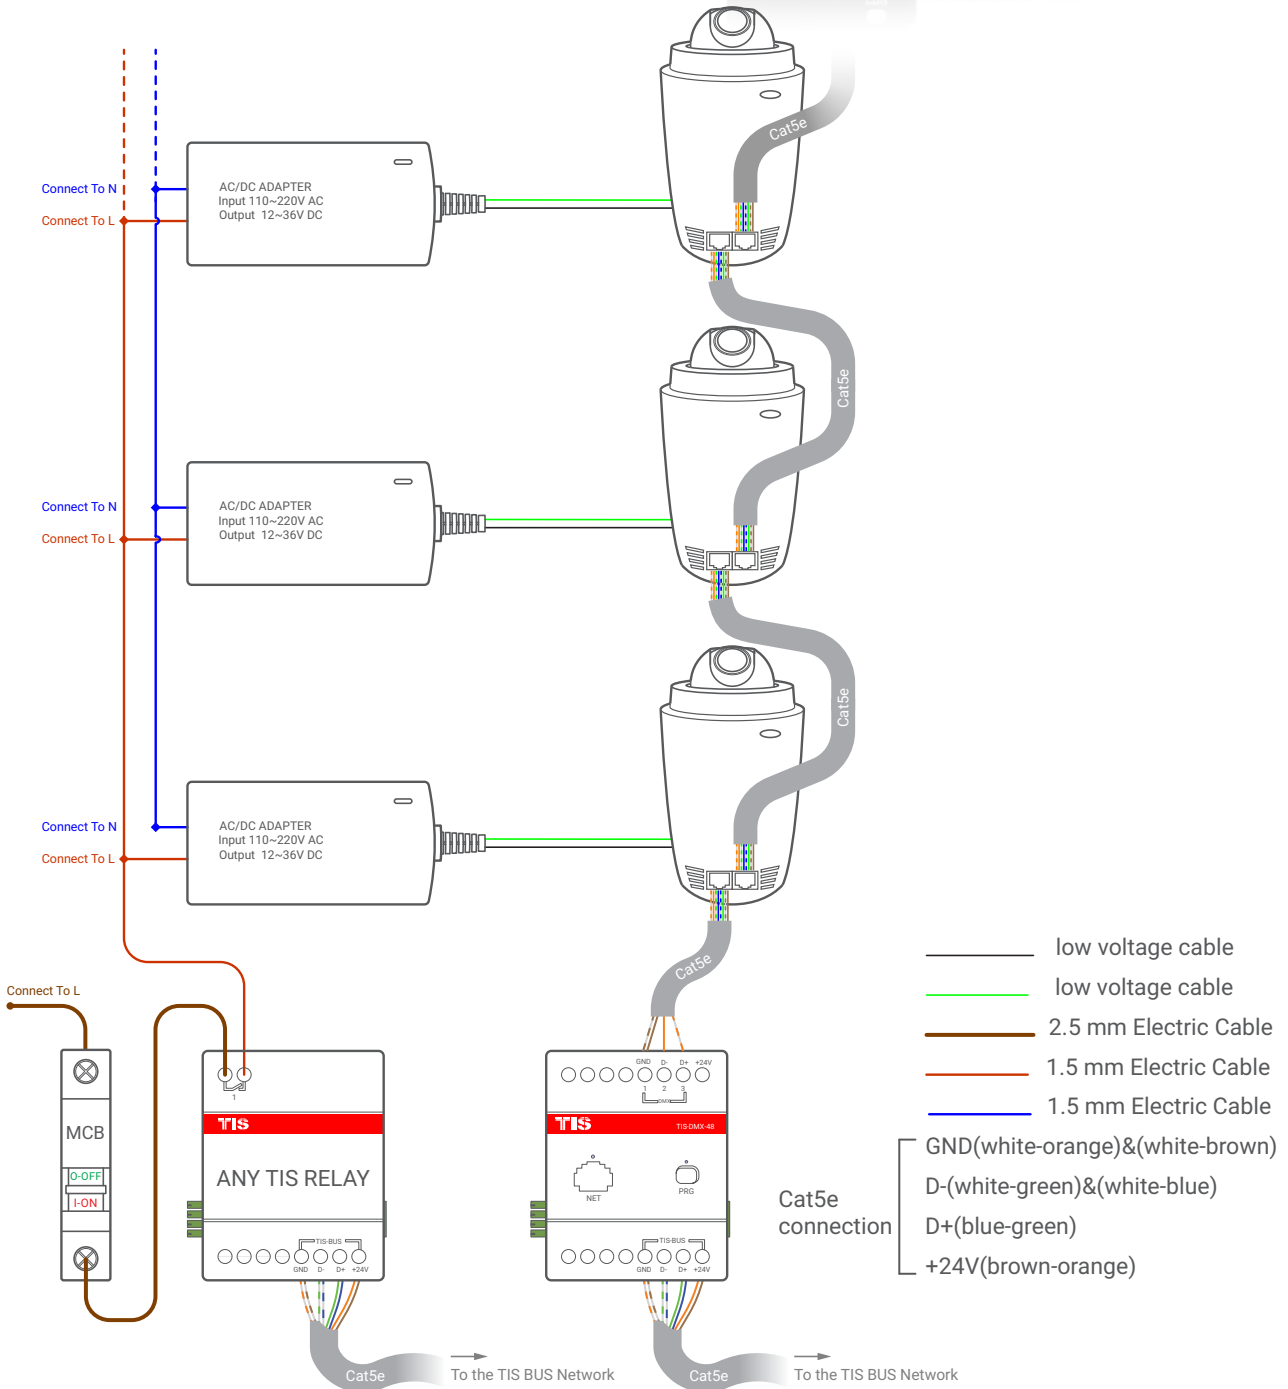

DMX MASTER CONTROLLER

TIS – DMX 48 Channels module

Product Diagrams V 1.1

Model: TIS-DMX-48

▲ Figure 1: DALI Driver & Lights Connection Diagram

DMX MASTER CONTROLLER

TIS – DMX 48 CHANNELS MODULE

Model: TIS-DMX-48

▲ Figure 2: DMX Lights Connection Diagram

Copyright © 2020 TIS, All Rights Reserved
 TIS Logo is a Registered Trademark of Texas Intelligent System LLC in the United States of America. This company takes TIS Control Ltd. in other countries. All of the Specifications are subject to change without notice.

Model: TIS-DMX-48

▲ Figure 3: DMX & DMX Driver's Connection Diagram

Copyright © 2020 TIS, All Rights Reserved
 TIS Logo is a Registered Trademark of Texas Intelligent System LLC in the United States of America. This company takes TIS Control Ltd. in other countries. All of the Specifications are subject to change without notice.