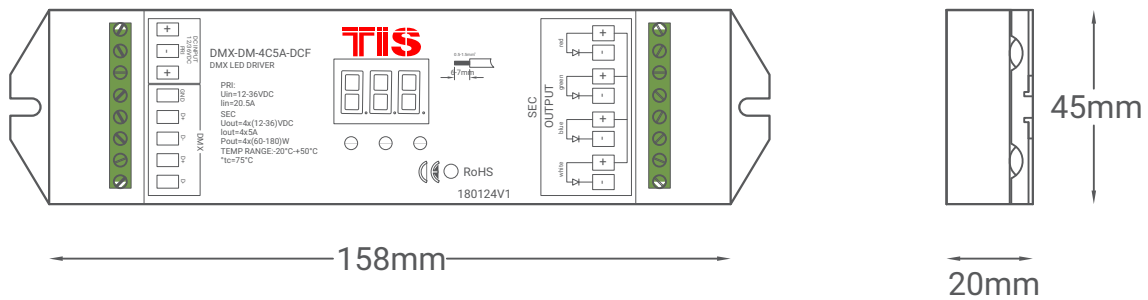

Model: TIS-DMX-48

▲ Figure 6: TIS-DMX-48 Module's Dimensions

▲ Figure 7: DMX Driver's Dimensions

Copyright © 2020 TIS, All Rights Reserved
 TIS Logo is a Registered Trademark of Texas Intelligent System LLC in the United States of America. This company takes TIS Control Ltd. in other countries. All of the Specifications are subject to change without notice.