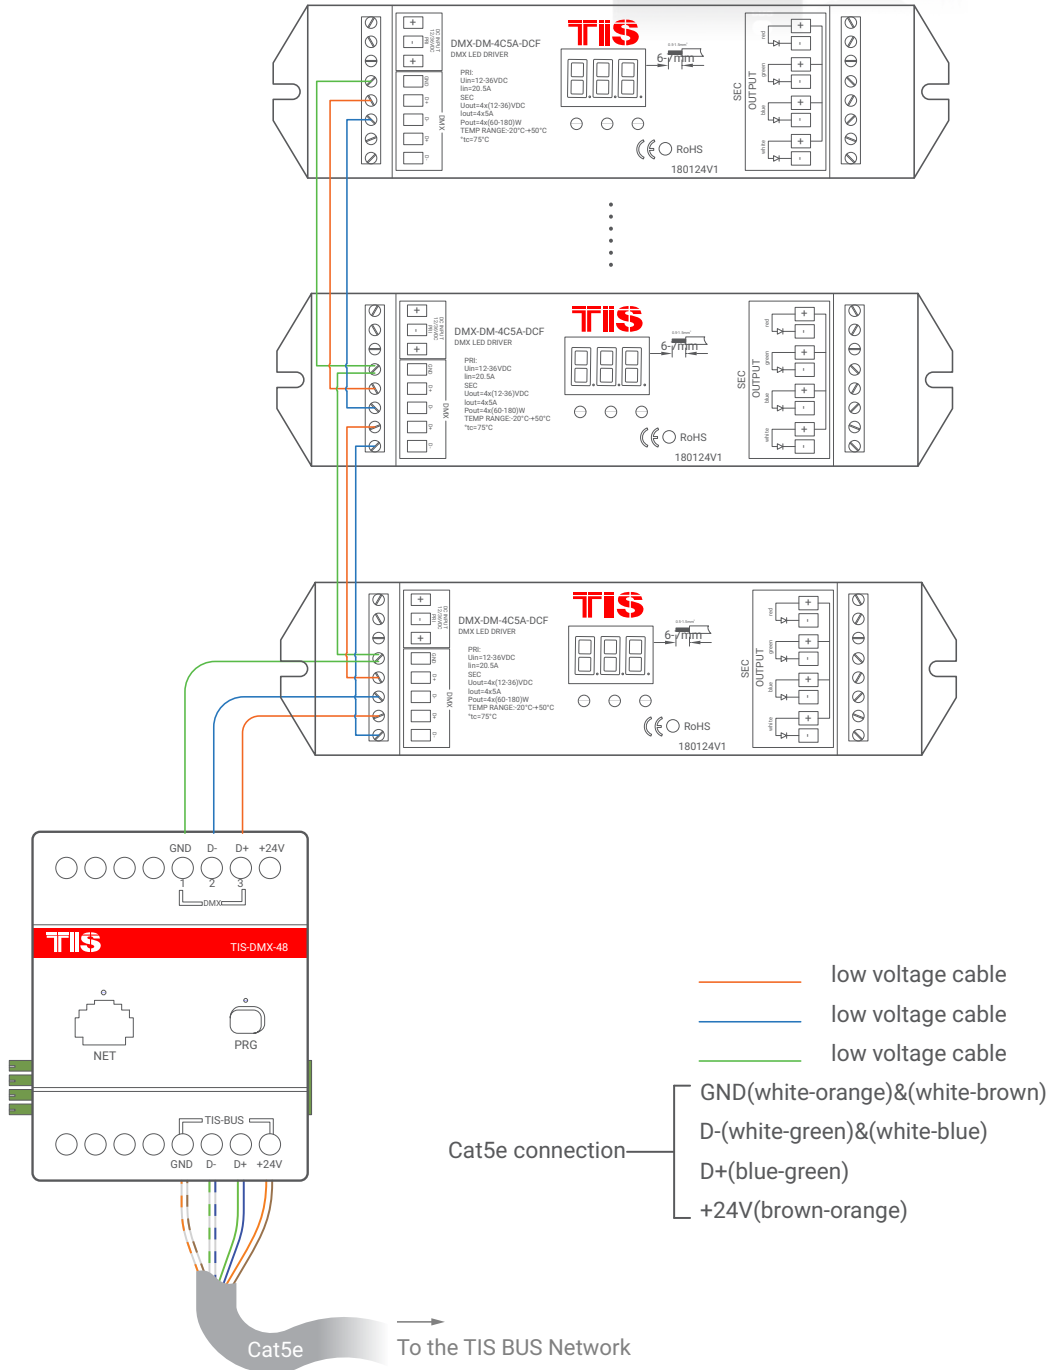

DMX MASTER CONTROLLER

TIS – DMX 48 Channels module

Product Diagrams V 1.1

Model: TIS-DMX-48

▲ Figure 1: DALI Driver & Lights Connection Diagram

DMX MASTER CONTROLLER

TIS – DMX 48 CHANNELS MODULE

Model: TIS-DMX-48

▲ Figure 2: DMX Lights Connection Diagram

Copyright © 2020 TIS, All Rights Reserved
 TIS Logo is a Registered Trademark of Texas Intelligent System LLC in the United States of America. This company takes TIS Control Ltd. in other countries. All of the Specifications are subject to change without notice.

Model: TIS-DMX-48

▲ Figure 3: DMX & DMX Driver's Connection Diagram

Copyright © 2020 TIS, All Rights Reserved
 TIS Logo is a Registered Trademark of Texas Intelligent System LLC in the United States of America. This company takes TIS Control Ltd. in other countries. All of the Specifications are subject to change without notice.