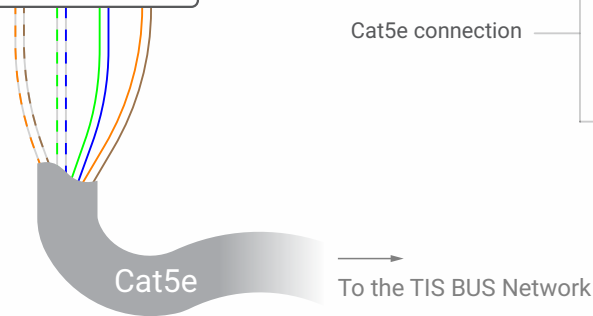

AUTOMATION TIMER MODULE

Product Diagrams V 1.1

Model: TIS-AUT-TMR

Cat5e connection

- GND(white-orange)&(white-brown)
- D-(white-green)&(white-blue)
- D+(blue-green)
- +24V(brown-orange)

▲ Figure 1: Bus Connection Color Coding

AUTOMATION TIMER MODULE

Model: TIS-AUT-TMR

▲ Figure 2: DIN-Rail Bus Module Configuration Diagram

▲ Figure 3: Module Dimensions

Copyright © 2020 TIS, All Rights Reserved
TIS Logo is a Registered Trademark of Texas Intelligent System LLC in the United States of America. This company takes TIS Control Ltd. in other countries. All of the Specifications are subject to change without notice.