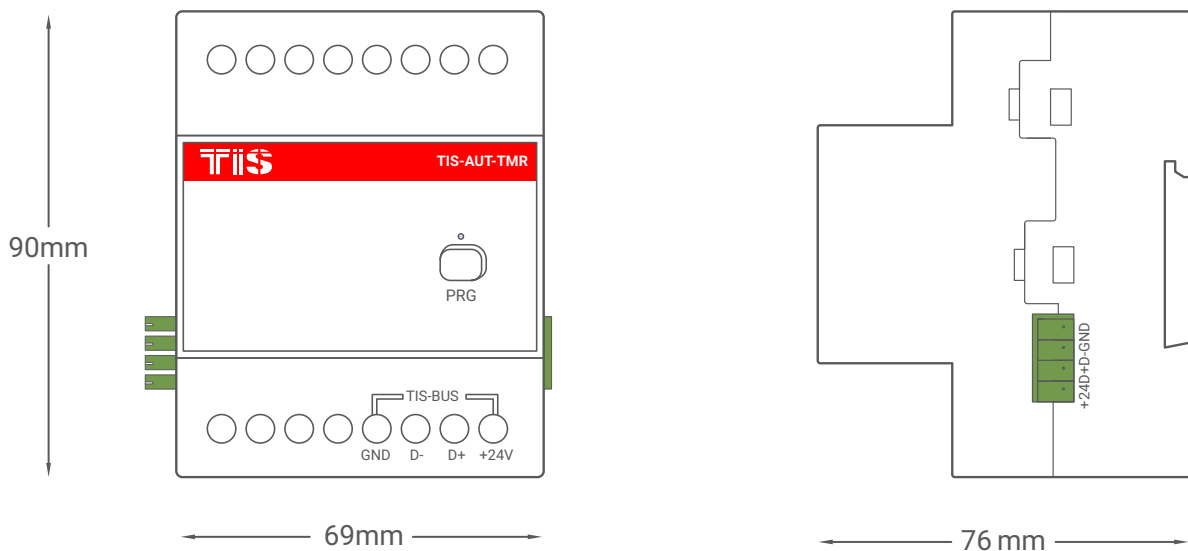

AUTOMATION TIMER MODULE

Product Diagrams V 1.1

Model: TIS-AUT-TMR

Cat5e connection

- GND(white-orange)&(white-brown)
- D-(white-green)&(white-blue)
- D+(blue-green)
- +24V(brown-orange)

▲ Figure 1: Bus Connection Color Coding

AUTOMATION TIMER MODULE

Model: TIS-AUT-TMR

▲ Figure 2: DIN-Rail Bus Module Configuration Diagram

▲ Figure 3: Module Dimensions

Copyright © 2020 TIS, All Rights Reserved
TIS Logo is a Registered Trademark of Texas Intelligent System LLC in the United States of America. This company takes TIS Control Ltd. in other countries. All of the Specifications are subject to change without notice.