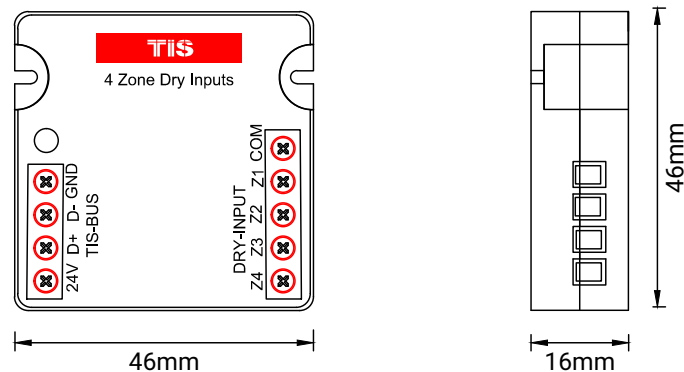

# TIS 4-ZONE DRY INPUT

4 Digital Inputs

Model: TIS-4DL-IN

▲ Figure 4: BUS Connection Color Coding

▲ Figure 5: Module Dimensions

Copyright © 2020 TIS, All Rights Reserved  
TIS Logo is a Registered Trademark of Texas Intelligent System LLC in the United States of America. This company takes TIS Control Ltd. in other countries. All of the Specifications are subject to change without notice.