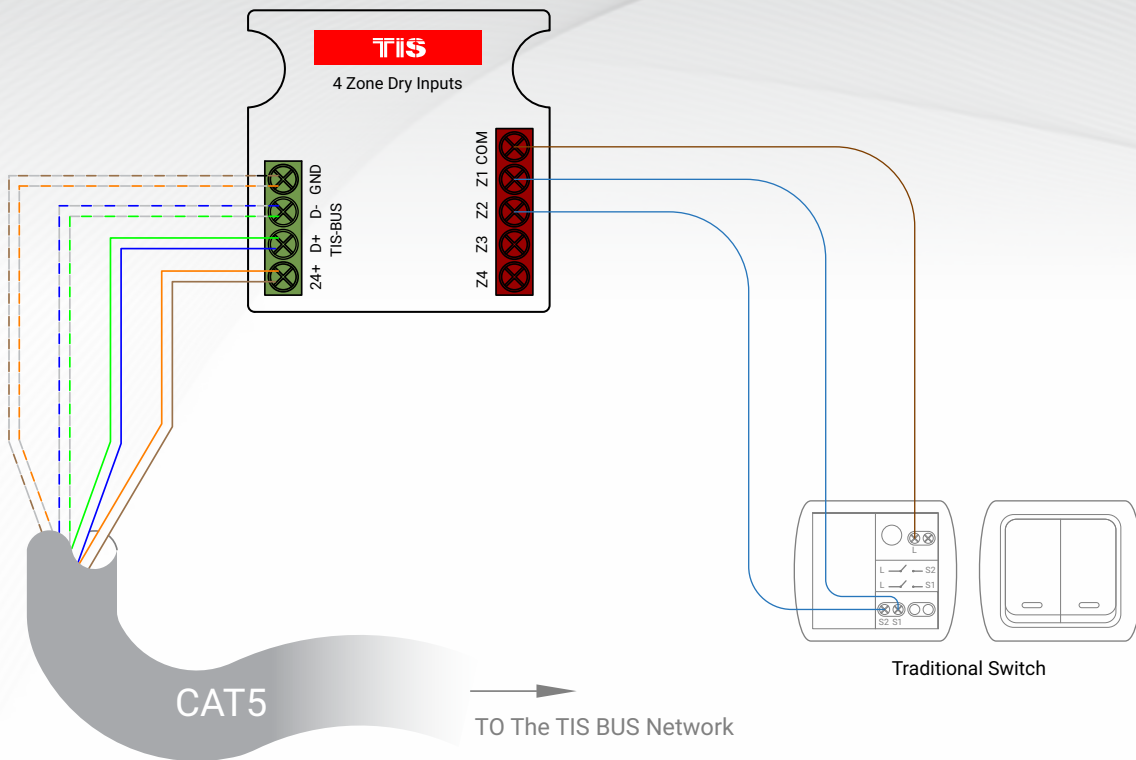

# TIS 4-ZONE DRY INPUT

4 Digital Inputs

Product Diagrams V 1.1

Model: TIS-4DL-IN

- low voltage cable
  - low voltage cable
  - GND(white-orange)&(white-brown)
  - D-(white-green)&(white-blue)
  - D+(blue-green)
  - GND(white-orange)&(white-brown)
- Cate5 connection

▲ Figure 1: Traditional Switch Connection Diagram

# TIS 4-ZONE DRY INPUT

4 Digital Inputs

Model: TIS-4DL-IN

▲ Figure 2: 4-Zone Dry Input & Magnetic Door Contact Connection

Copyright © 2020 TIS, All Rights Reserved  
TIS Logo is a Registered Trademark of Texas Intelligent System LLC in the United States of America. This company takes TIS Control Ltd. in other countries. All of the Specifications are subject to change without notice.

# TIS 4-ZONE DRY INPUT

4 Digital Inputs

Model: TIS-4DL-IN

▲ Figure 3: 3<sup>rd</sup> Party Sensor Connection Diagram

Copyright © 2020 TIS, All Rights Reserved  
 TIS Logo is a Registered Trademark of Texas Intelligent System LLC in the United States of America. This company takes TIS Control Ltd. in other countries. All of the Specifications are subject to change without notice.