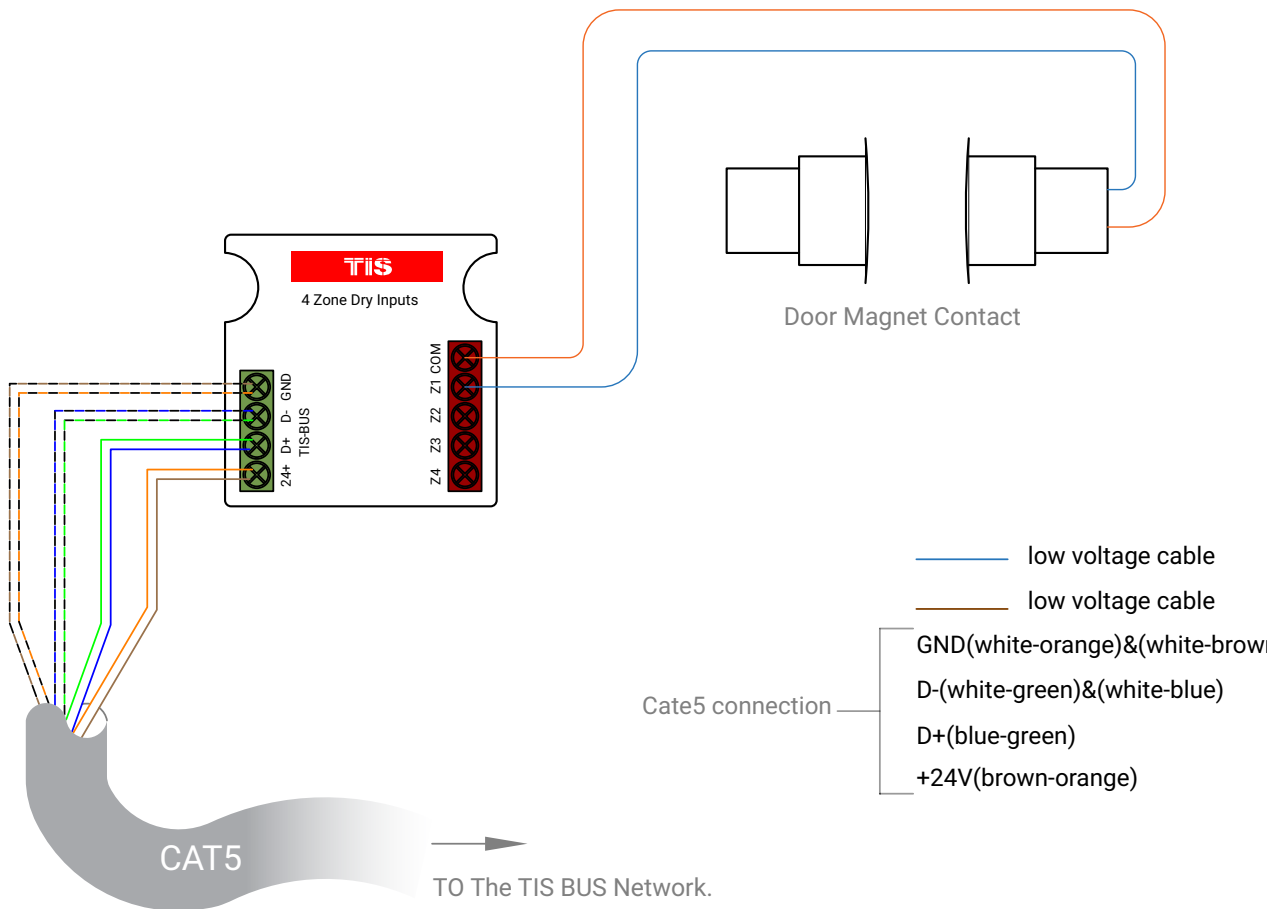

# TIS 4-ZONE DRY INPUT

4 Digital Inputs

Product Diagrams V 1.1

Model: TIS-4DL-IN

- low voltage cable
  - low voltage cable
  - GND(white-orange)&(white-brown)
  - D-(white-green)&(white-blue)
  - D+(blue-green)
  - GND(white-orange)&(white-brown)
- Cate5 connection

▲ Figure 1: Traditional Switch Connection Diagram

# TIS 4-ZONE DRY INPUT

4 Digital Inputs

Model: TIS-4DL-IN

▲ Figure 2: 4-Zone Dry Input & Magnetic Door Contact Connection

Copyright © 2020 TIS, All Rights Reserved  
TIS Logo is a Registered Trademark of Texas Intelligent System LLC in the United States of America. This company takes TIS Control Ltd. in other countries. All of the Specifications are subject to change without notice.

# TIS 4-ZONE DRY INPUT

4 Digital Inputs

Model: TIS-4DL-IN

▲ Figure 3: 3<sup>rd</sup> Party Sensor Connection Diagram

Copyright © 2020 TIS, All Rights Reserved  
 TIS Logo is a Registered Trademark of Texas Intelligent System LLC in the United States of America. This company takes TIS Control Ltd. in other countries. All of the Specifications are subject to change without notice.