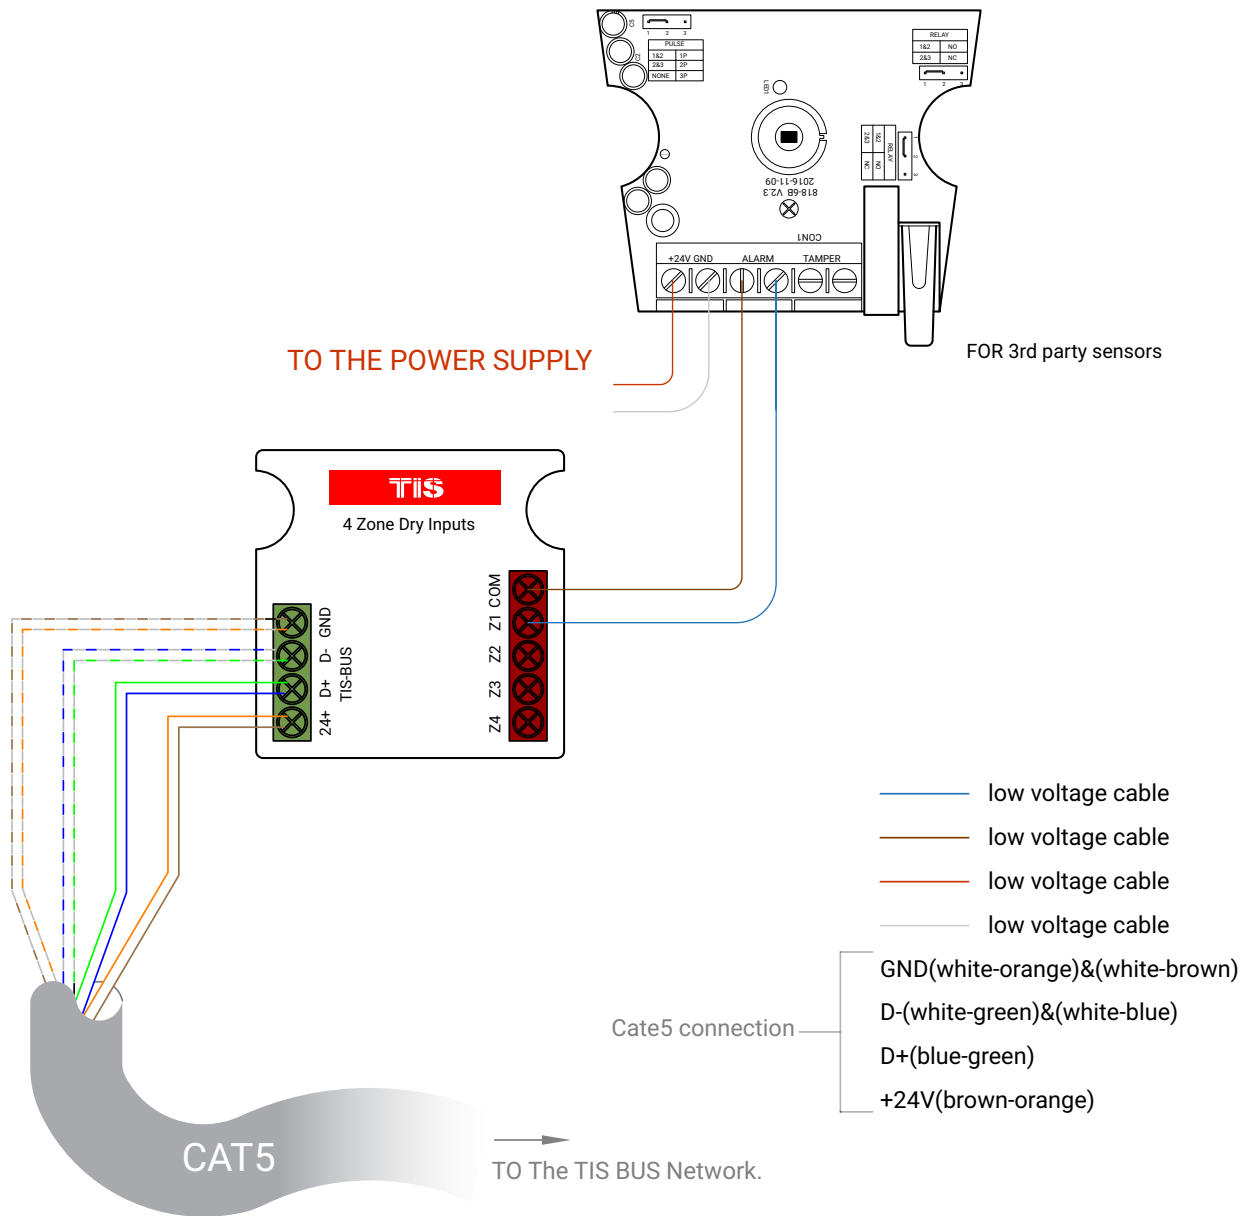

▲ Figure 1: Traditional Switch Connection Diagram

# TIS 4-ZONE DRY INPUT

4 Digital Inputs

Model: TIS-4DL-IN

▲ Figure 2: 4-Zone Dry Input & Magnetic Door Contact Connection

Copyright © 2020 TIS, All Rights Reserved  
TIS Logo is a Registered Trademark of Texas Intelligent System LLC in the United States of America. This company takes TIS Control Ltd. in other countries. All of the Specifications are subject to change without notice.

# TIS 4-ZONE DRY INPUT

4 Digital Inputs

Model: TIS-4DL-IN

▲ Figure 3: 3<sup>rd</sup> Party Sensor Connection Diagram

Copyright © 2020 TIS, All Rights Reserved  
 TIS Logo is a Registered Trademark of Texas Intelligent System LLC in the United States of America. This company takes TIS Control Ltd. in other countries. All of the Specifications are subject to change without notice.