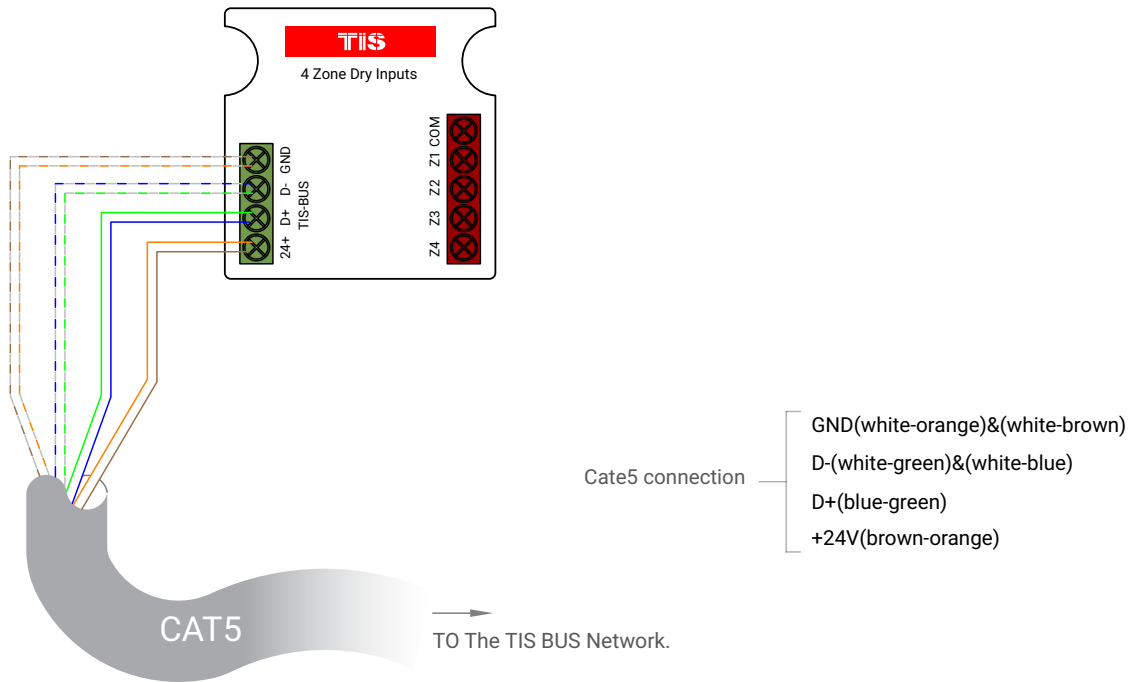

TIS 4-ZONE DRY INPUT

4 Digital Inputs

Model: TIS-4DL-IN

▲ Figure 4: BUS Connection Color Coding