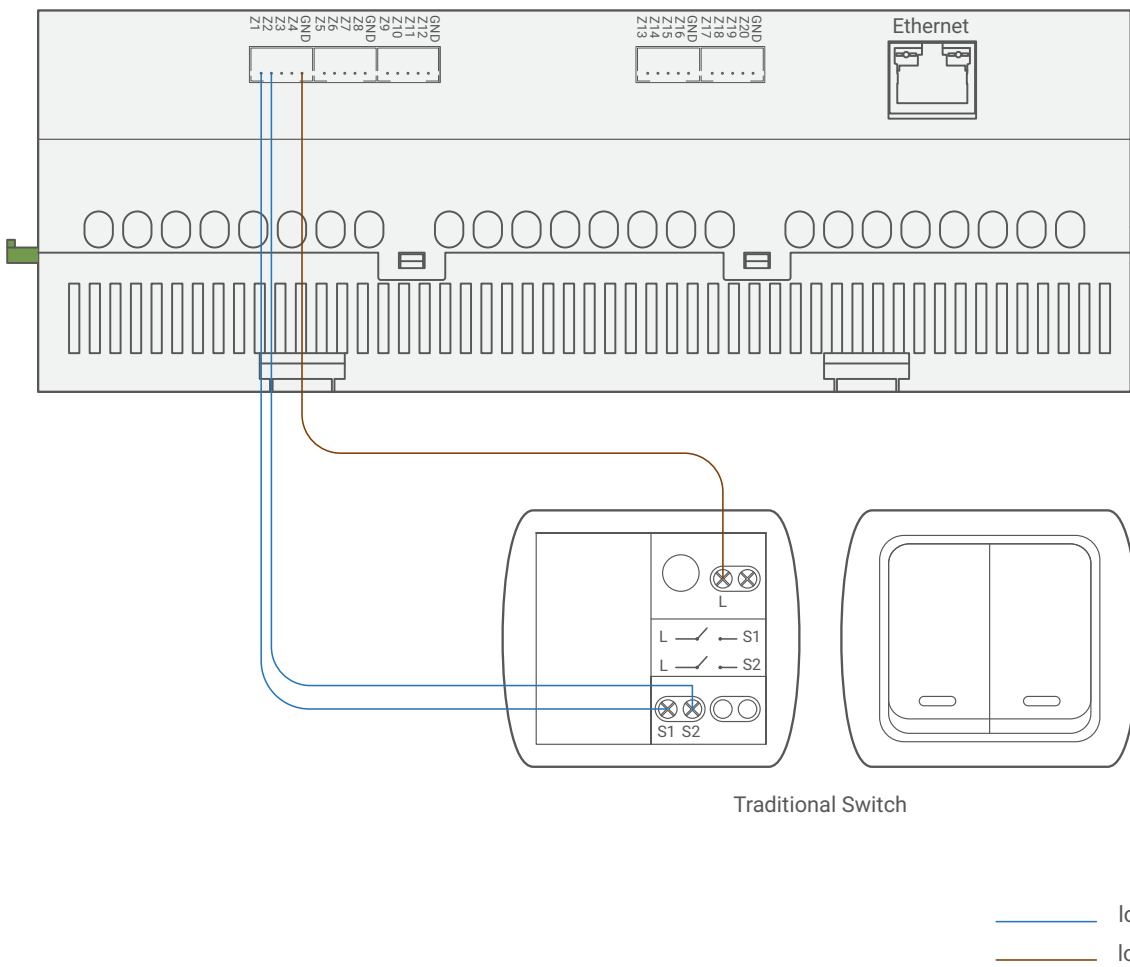

Model: RCU-20R20Z-IP

▲ Figure 5: 3rd Party Sensor Connection Diagram

Copyright © 2020 TIS, All Rights Reserved
TIS Logo is a Registered Trademark of Texas Intelligent System LLC in the United States of America. This company takes TIS Control Ltd. in other countries. All of the Specifications are subject to change without notice.

Model: RCU-20R20Z-IP

▲ Figure 6: Traditional Light Switch Connection Diagram

Copyright © 2020 TIS, All Rights Reserved
 TIS Logo is a Registered Trademark of Texas Intelligent System LLC in the United States of America. This company takes TIS Control Ltd. in other countries. All of the Specifications are subject to change without notice.