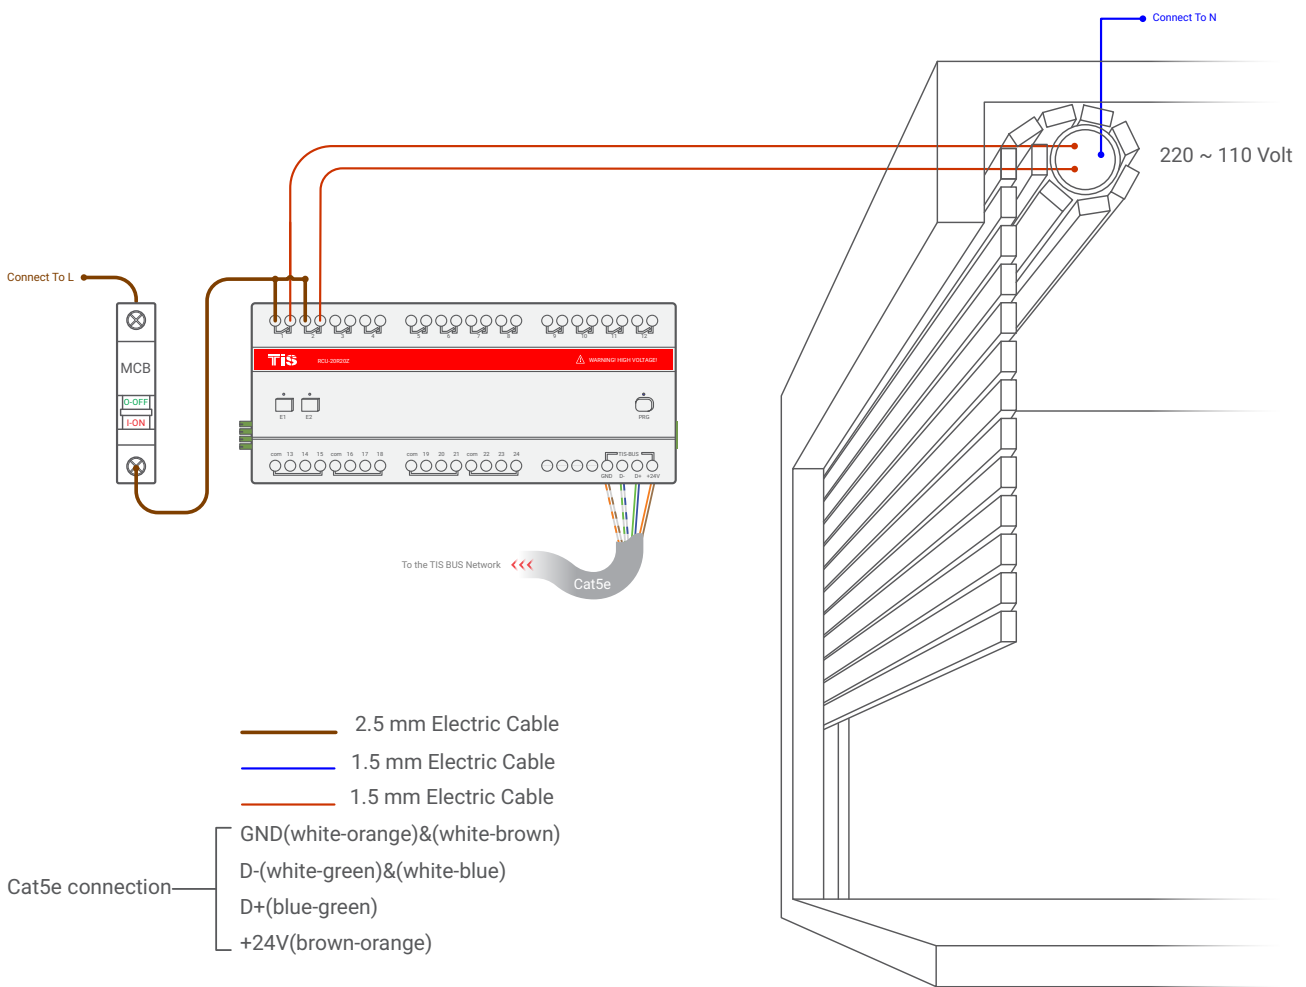

ROOM CONTROL UNIT

20 INPUTS 20 OUTPUTS WITH IP PORT

Model: RCU-20R20Z-IP

▲ Figure 3: Motors Connection Diagram

Copyright © 2020 TIS, All Rights Reserved
TIS Logo is a Registered Trademark of Texas Intelligent System LLC in the United States of America. This company takes TIS Control Ltd. in other countries. All of the Specifications are subject to change without notice.

TEXAS INTELLIGENT SYSTEM LLC
SUITE# 610, 860 NORTH DOROTHY DR
RICHARDSON
TX 75081.USA

TIS CONTROL LIMITED
RM 1502-p9 Easey CommBldg
253-261 Hennessy Rd Wanchai
Hong Kong