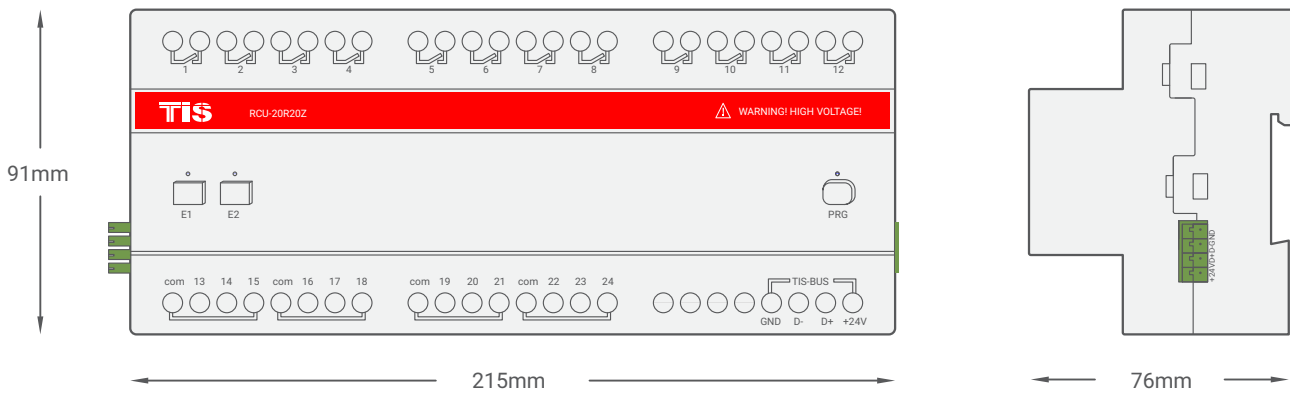

ROOM CONTROL UNIT

20 INPUTS 20 OUTPUTS WITH IP PORT

Model: RCU-20R20Z-IP

▲ Figure 11: Module's Dimension Diagram

Copyright © 2020 TIS, All Rights Reserved
TIS Logo is a Registered Trademark of Texas Intelligent System LLC in the United States of America. This company takes TIS Control Ltd. in other countries. All of the Specifications are subject to change without notice.

TEXAS INTELLIGENT SYSTEM LLC
SUITE# 610, 860 NORTH DOROTHY DR
RICHARDSON
TX 75081.USA

TIS CONTROL LIMITED
RM 1502-p9 Easey CommBldg
253-261 Hennessy Rd Wanchai
Hong Kong