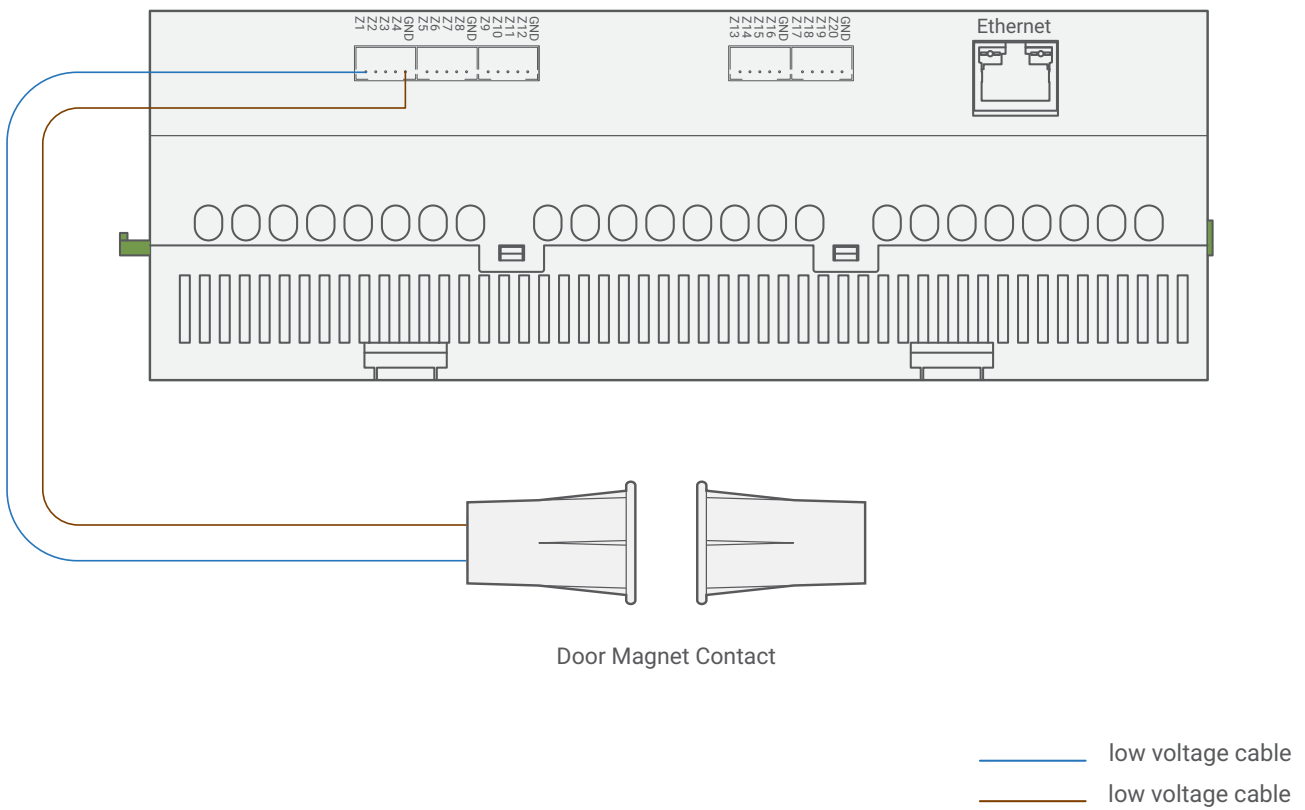

ROOM CONTROL UNIT

20 INPUTS 20 OUTPUTS WITH IP PORT

Model: RCU-20R20Z-IP

▲ Figure 7: Magnetic Door Contact Connection Diagram

Copyright © 2020 TIS, All Rights Reserved
TIS Logo is a Registered Trademark of Texas Intelligent System LLC in the United States of America. This company takes TIS Control Ltd. in other countries. All of the Specifications are subject to change without notice.

TEXAS INTELLIGENT SYSTEM LLC
SUITE# 610, 860 NORTH DOROTHY DR
RICHARDSON
TX 75081.USA

TIS CONTROL LIMITED
RM 1502-p9 Eassey CommBldg
253-261 Hennessy Rd Wanchai
Hong Kong