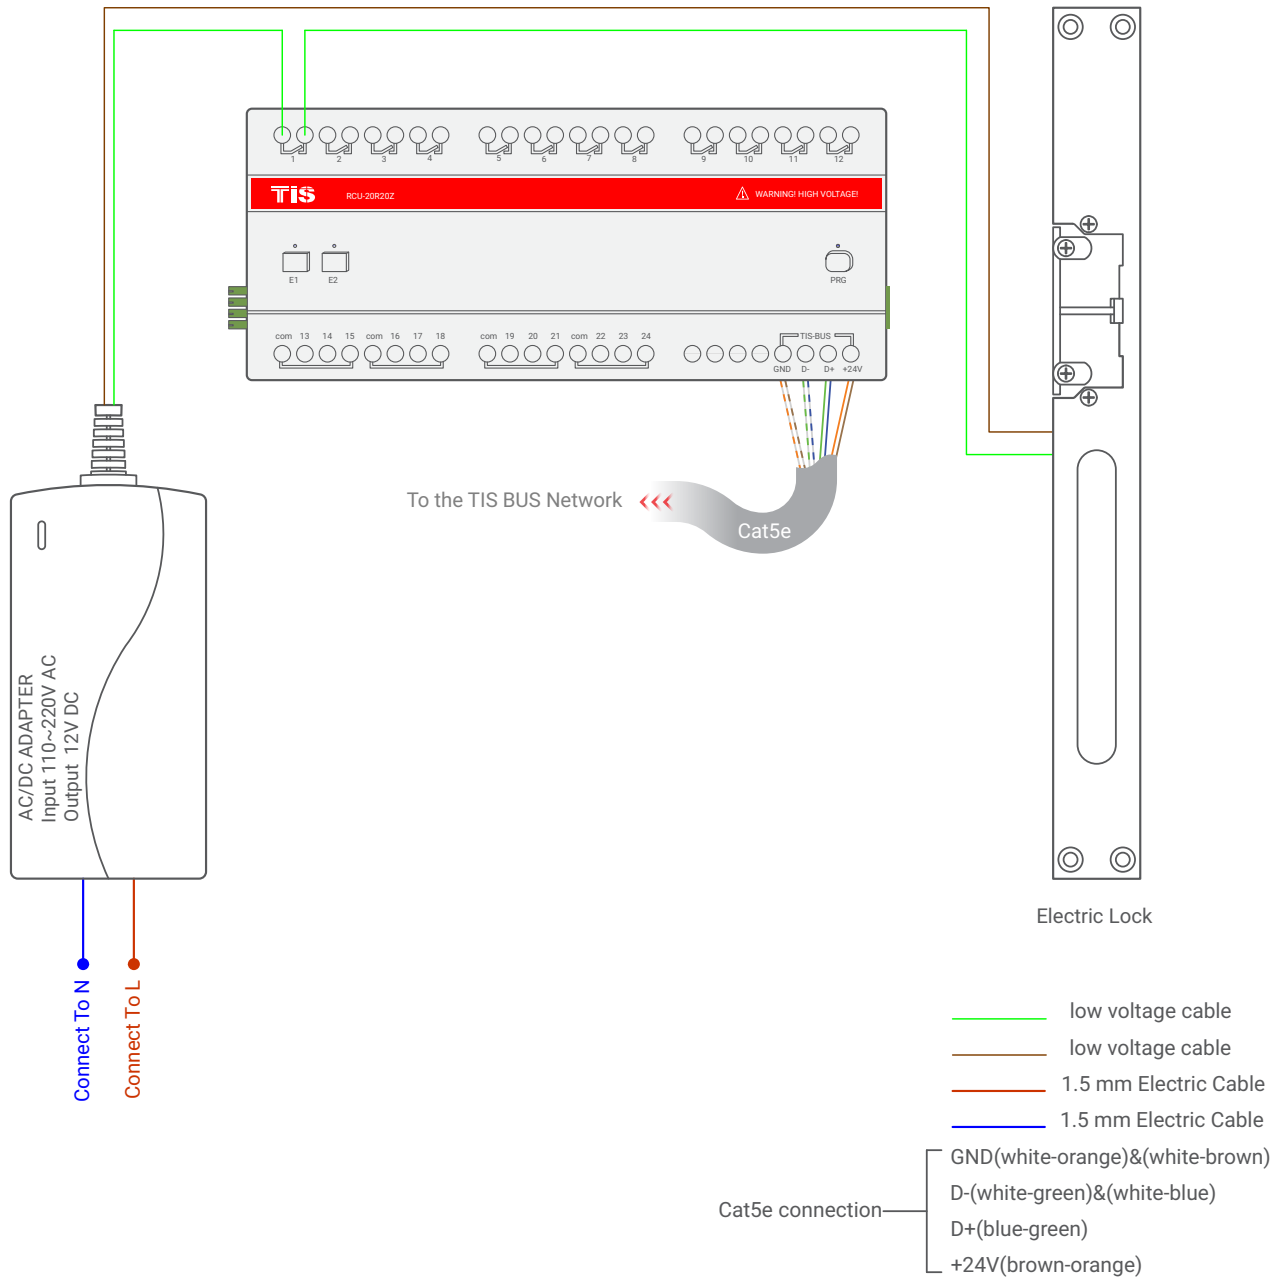

ROOM CONTROL UNIT

20 INPUTS 20 OUTPUTS WITH IP PORT

Model: RCU-20R20Z-IP

▲ Figure 2: FCU Connection Diagram

Copyright © 2020 TIS, All Rights Reserved
 TIS Logo is a Registered Trademark of Texas Intelligent System LLC in the United States of America. This company takes TIS Control Ltd. in other countries. All of the Specifications are subject to change without notice.

Model: RCU-20R20Z-IP

▲ Figure 3: Motors Connection Diagram

Copyright © 2020 TIS, All Rights Reserved
 TIS Logo is a Registered Trademark of Texas Intelligent System LLC in the United States of America. This company takes TIS Control Ltd. in other countries. All of the Specifications are subject to change without notice.

Model: RCU-20R20Z-IP

▲ Figure 4: Electric Lock Connection Diagram

Copyright © 2020 TIS, All Rights Reserved
TIS Logo is a Registered Trademark of Texas Intelligent System LLC in the United States of America. This company takes TIS Control Ltd. in other countries. All of the Specifications are subject to change without notice.