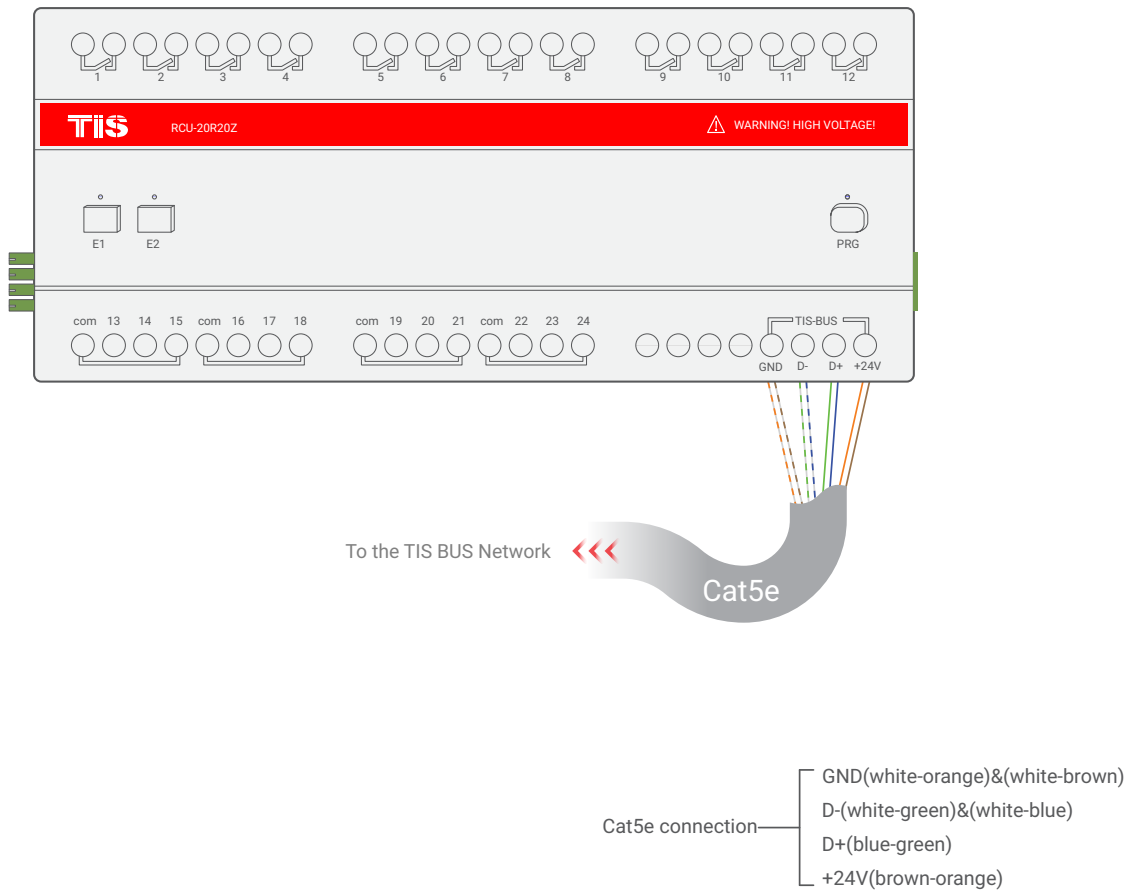

ROOM CONTROL UNIT

20 INPUTS 20 OUTPUTS WITH IP PORT

Model: RCU-20R20Z-IP

▲ Figure 9: Module's Bus Connection Color Coding

Copyright © 2020 TIS, All Rights Reserved
TIS Logo is a Registered Trademark of Texas Intelligent System LLC in the United States of America. This company takes TIS Control Ltd. in other countries. All of the Specifications are subject to change without notice.

TEXAS INTELLIGENT SYSTEM LLC
SUITE# 610, 860 NORTH DOROTHY DR
RICHARDSON
TX 75081.USA

TIS CONTROL LIMITED
RM 1502-p9 Easey CommBldg
253-261 Hennessy Rd Wanchai
Hong Kong