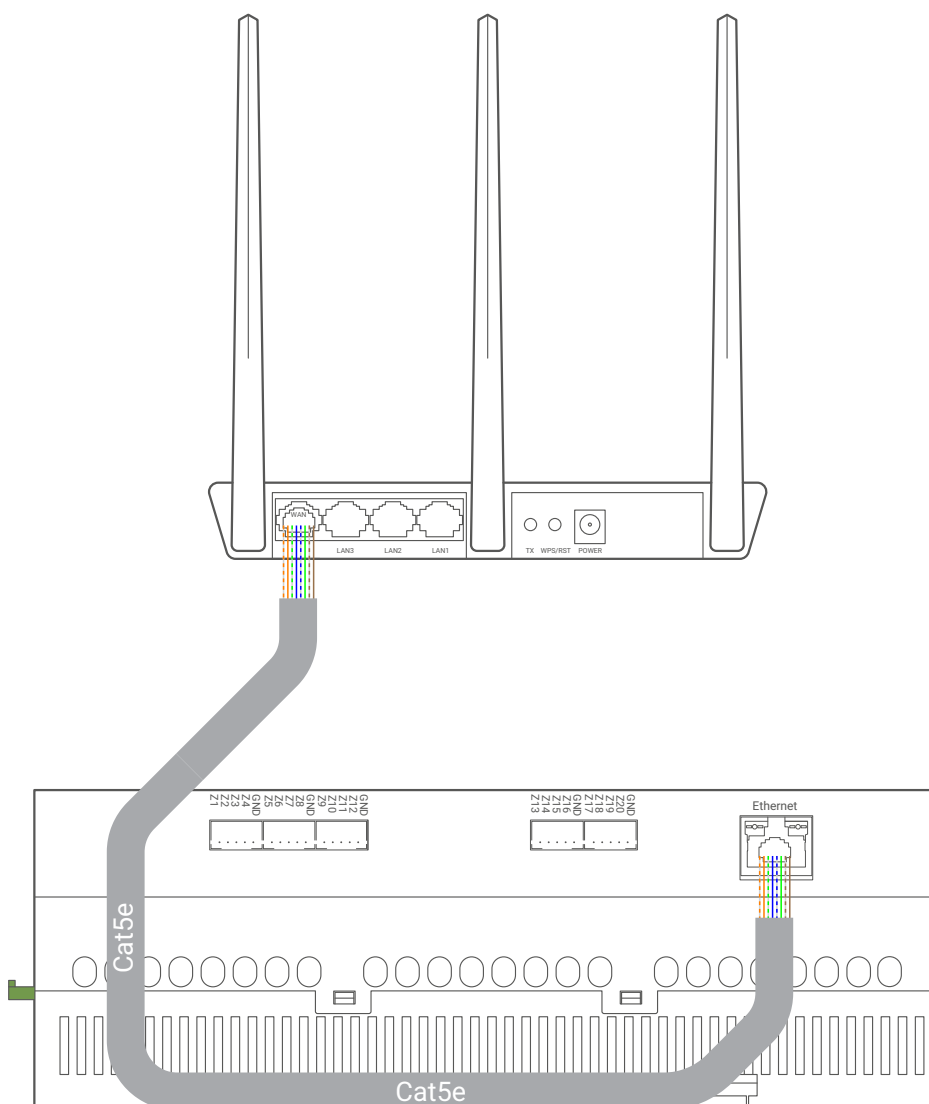

ROOM CONTROL UNIT

20 INPUTS 20 OUTPUTS WITH IP PORT

Model: RCU-20R20Z-IP

▲ Figure 8: Ethernet Router Connection Diagram

Copyright © 2020 TIS, All Rights Reserved
TIS Logo is a Registered Trademark of Texas Intelligent System LLC in the United States of America. This company takes TIS Control Ltd. in other countries. All of the Specifications are subject to change without notice.

TEXAS INTELLIGENT SYSTEM LLC
SUITE# 610, 860 NORTH DOROTHY DR
RICHARDSON
TX 75081.USA

TIS CONTROL LIMITED
RM 1502-p9 Eassey CommBldg
253-261 Hennessy Rd Wanchai
Hong Kong