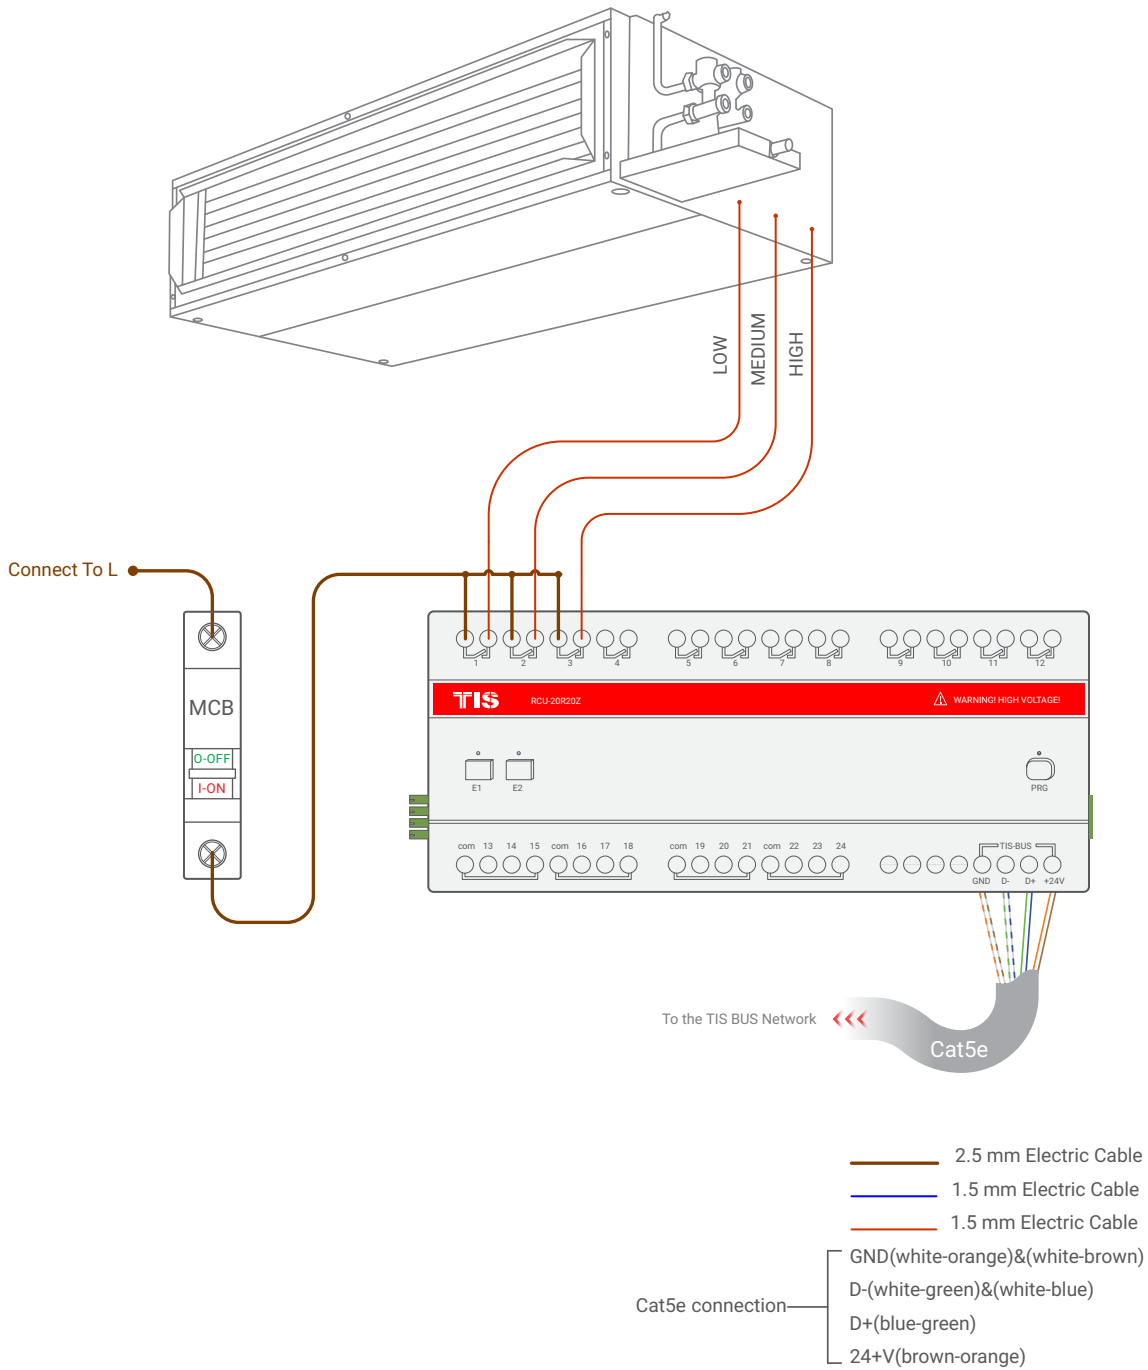

- 2.5 mm Electric Cable
- 1.5 mm Electric Cable
- 1.5 mm Electric Cable

- Cat5e connection
- GND(white-orange)&(white-brown)
 - D-(white-green)&(white-blue)
 - D+(blue-green)
 - 24+V(brown-orange)

▲ Figure 1: Lights Connection Diagram

ROOM CONTROL UNIT

20 INPUTS 20 OUTPUTS WITH IP PORT

Model: RCU-20R20Z-IP

▲ Figure 2: FCU Connection Diagram

Copyright © 2020 TIS, All Rights Reserved
 TIS Logo is a Registered Trademark of Texas Intelligent System LLC in the United States of America. This company takes TIS Control Ltd. in other countries. All of the Specifications are subject to change without notice.