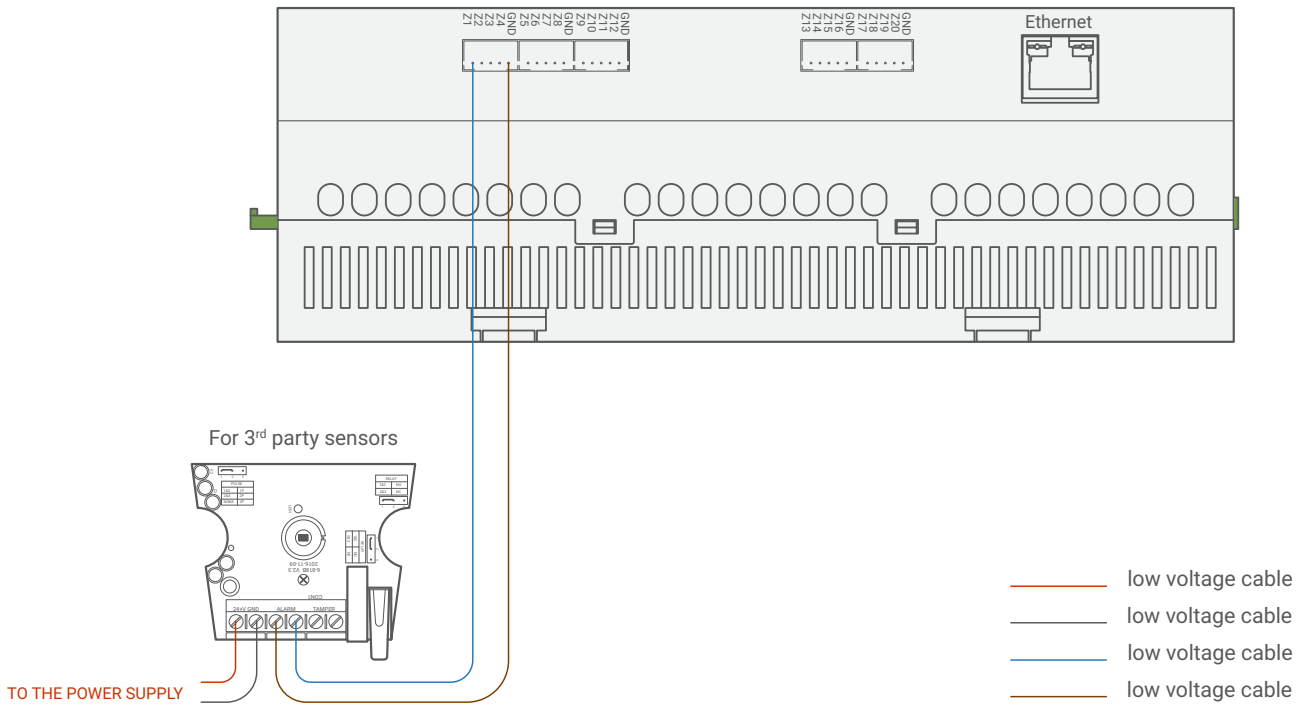

ROOM CONTROL UNIT

20 INPUTS 20 OUTPUTS WITH IP PORT

Model: RCU-20R20Z-IP

▲ Figure 5: 3rd Party Sensor Connection Diagram

Copyright © 2020 TIS, All Rights Reserved
TIS Logo is a Registered Trademark of Texas Intelligent System LLC in the United States of America. This company takes TIS Control Ltd. in other countries. All of the Specifications are subject to change without notice.

TEXAS INTELLIGENT SYSTEM LLC
SUITE# 610, 860 NORTH DOROTHY DR
RICHARDSON
TX 75081.USA

TIS CONTROL LIMITED
RM 1502-p9 Easey CommBldg
253-261 Hennessy Rd Wanchai
Hong Kong