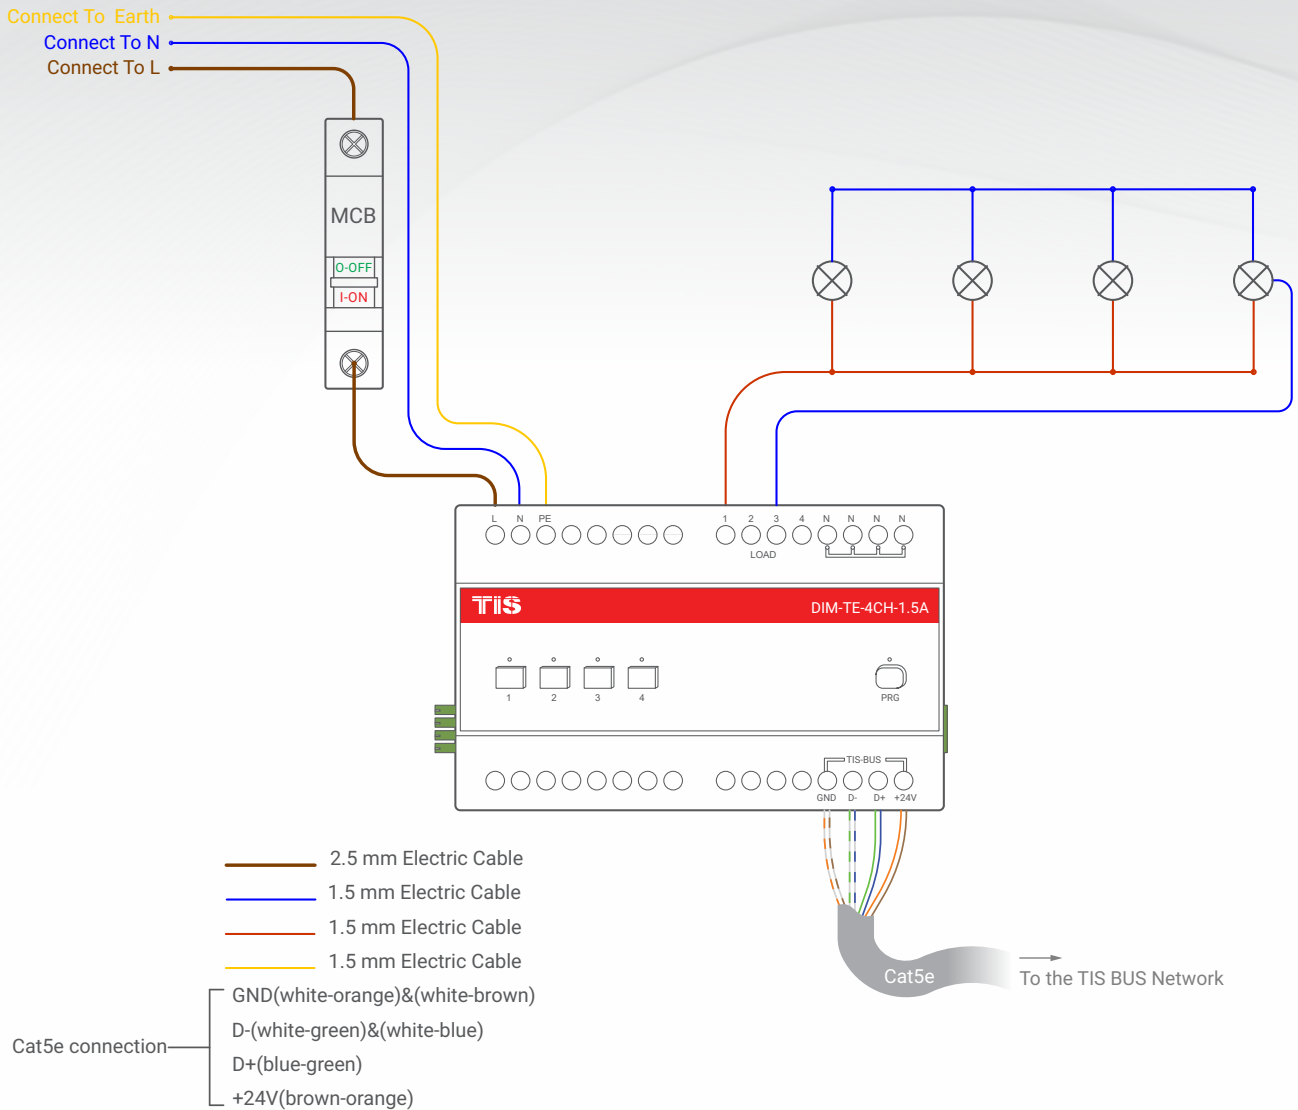

TIS TRAILING EDGE DIMMER

4 Channels 1.5 Amp.

Product Diagrams V 1.1

Model: DIM-TE-4CH-1.5A

▲ Figure 1: Lights Connection Diagram

TIS TRAILING EDGE DIMMER

4 CHANNELS 1.5 AMP.

Model: DIM-TE-4CH-1.5A

Model: DIM-TE-4CH-1.5A

▲ Figure 3: DIN-Rail Bus Module Configuration Diagram

▲ Figure 4: Module Dimensions

Copyright © 2020 TIS, All Rights Reserved
TIS Logo is a Registered Trademark of Texas Intelligent System LLC in the United States of America. This company takes TIS Control Ltd. in other countries. All of the Specifications are subject to change without notice.