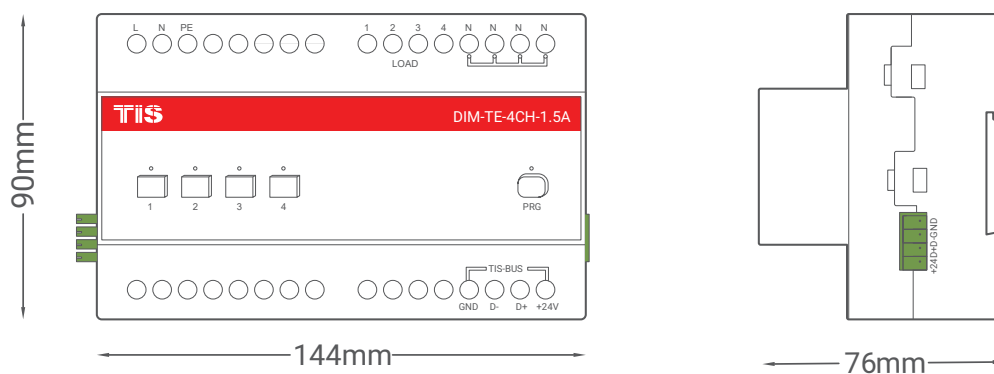

Model: DIM-TE-4CH-1.5A

▲ Figure 3: DIN-Rail Bus Module Configuration Diagram

▲ Figure 4: Module Dimensions

Copyright © 2020 TIS, All Rights Reserved
TIS Logo is a Registered Trademark of Texas Intelligent System LLC in the United States of America. This company takes TIS Control Ltd. in other countries. All of the Specifications are subject to change without notice.