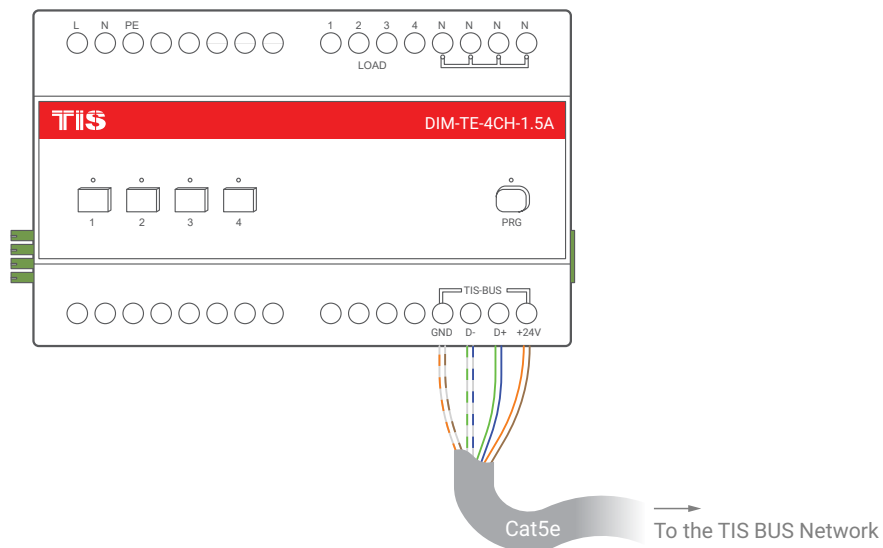

TIS TRAILING EDGE DIMMER

4 Channels 1.5 Amp.

Product Diagrams V 1.1

Model: DIM-TE-4CH-1.5A

▲ Figure 1: Lights Connection Diagram

TIS TRAILING EDGE DIMMER

4 CHANNELS 1.5 AMP.

Model: DIM-TE-4CH-1.5A

TIS

▲ Figure 2: Module's Bus Connection Color Coding

Copyright © 2020 TIS, All Rights Reserved
TIS Logo is a Registered Trademark of Texas Intelligent System LLC in the United States of America. This company takes TIS Control Ltd. in other countries. All of the Specifications are subject to change without notice.

TEXAS INTELLIGENT SYSTEM LLC
SUITE# 610, 860 NORTH DOROTHY DR
RICHARDSON
TX 75081.USA

TIS CONTROL LIMITED
RM 1502-p9 Easey CommBldg
253-261 Hennessy Rd Wanchai
Hong Kong

TIS TRAILING EDGE DIMMER

4 CHANNELS 1.5 AMP.

Model: DIM-TE-4CH-1.5A

▲ Figure 3: DIN-Rail Bus Module Configuration Diagram

▲ Figure 4: Module Dimensions

Copyright © 2020 TIS, All Rights Reserved
TIS Logo is a Registered Trademark of Texas Intelligent System LLC in the United States of America. This company takes TIS Control Ltd. in other countries. All of the Specifications are subject to change without notice.