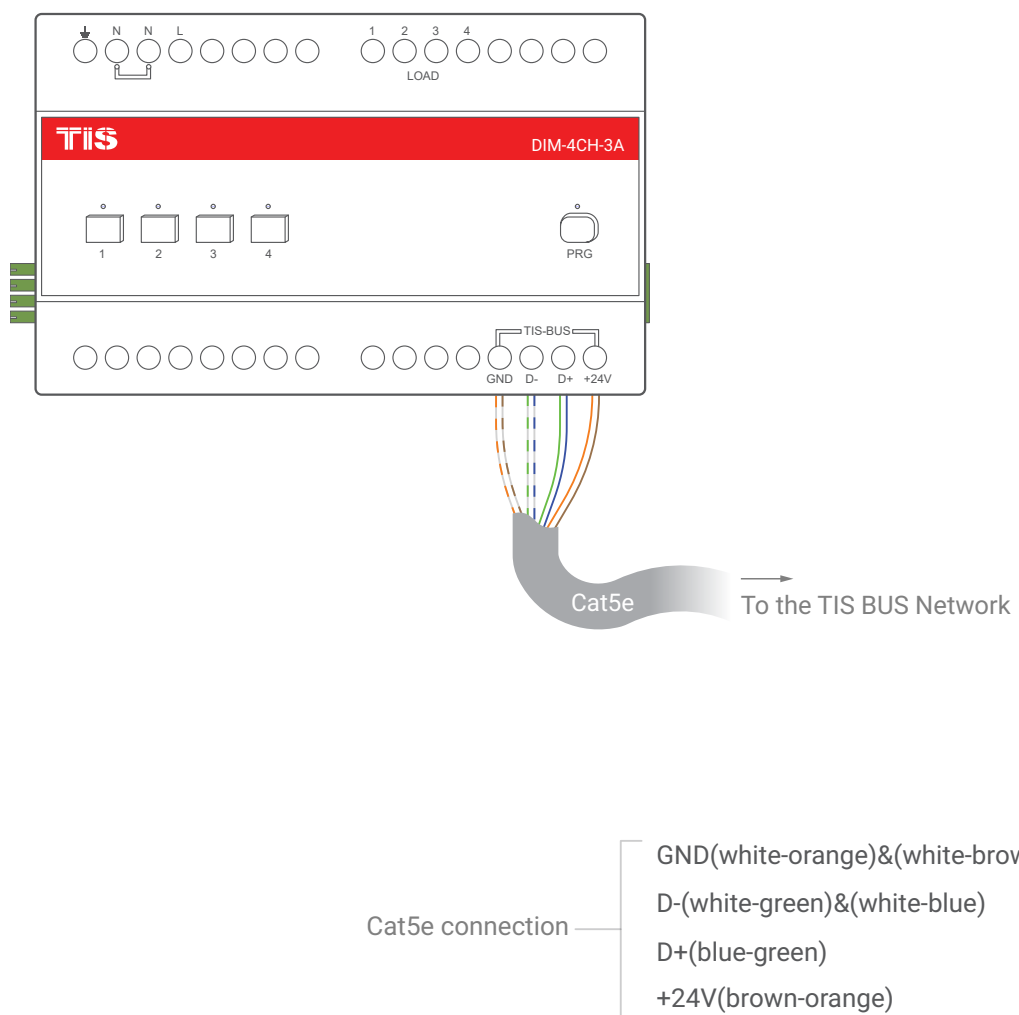

# TIS DIMMER

4 Channels 3 Amp.

Product Diagrams V 1.1

Model: DIM-4CH-3A

▲ Figure 1: Lights Connection Diagram

# TIS DIMMER

4 CHANNELS 3 AMP.

Model: DIM-4CH-3A

▲ Figure 2: Module's Bus Connection Color Coding

Copyright © 2020 TIS, All Rights Reserved  
TIS Logo is a Registered Trademark of Texas Intelligent System LLC in the United States of America. This company takes TIS Control Ltd. in other countries. All of the Specifications are subject to change without notice.

# TIS DIMMER

4 CHANNELS 3 AMP.

Model: DIM-4CH-3A

▲ Figure 3: DIN-Rail Bus Module Configuration Diagram

▲ Figure 4: Module Dimensions

Copyright © 2020 TIS, All Rights Reserved  
TIS Logo is a Registered Trademark of Texas Intelligent System LLC in the United States of America. This company takes TIS Control Ltd. in other countries. All of the Specifications are subject to change without notice.