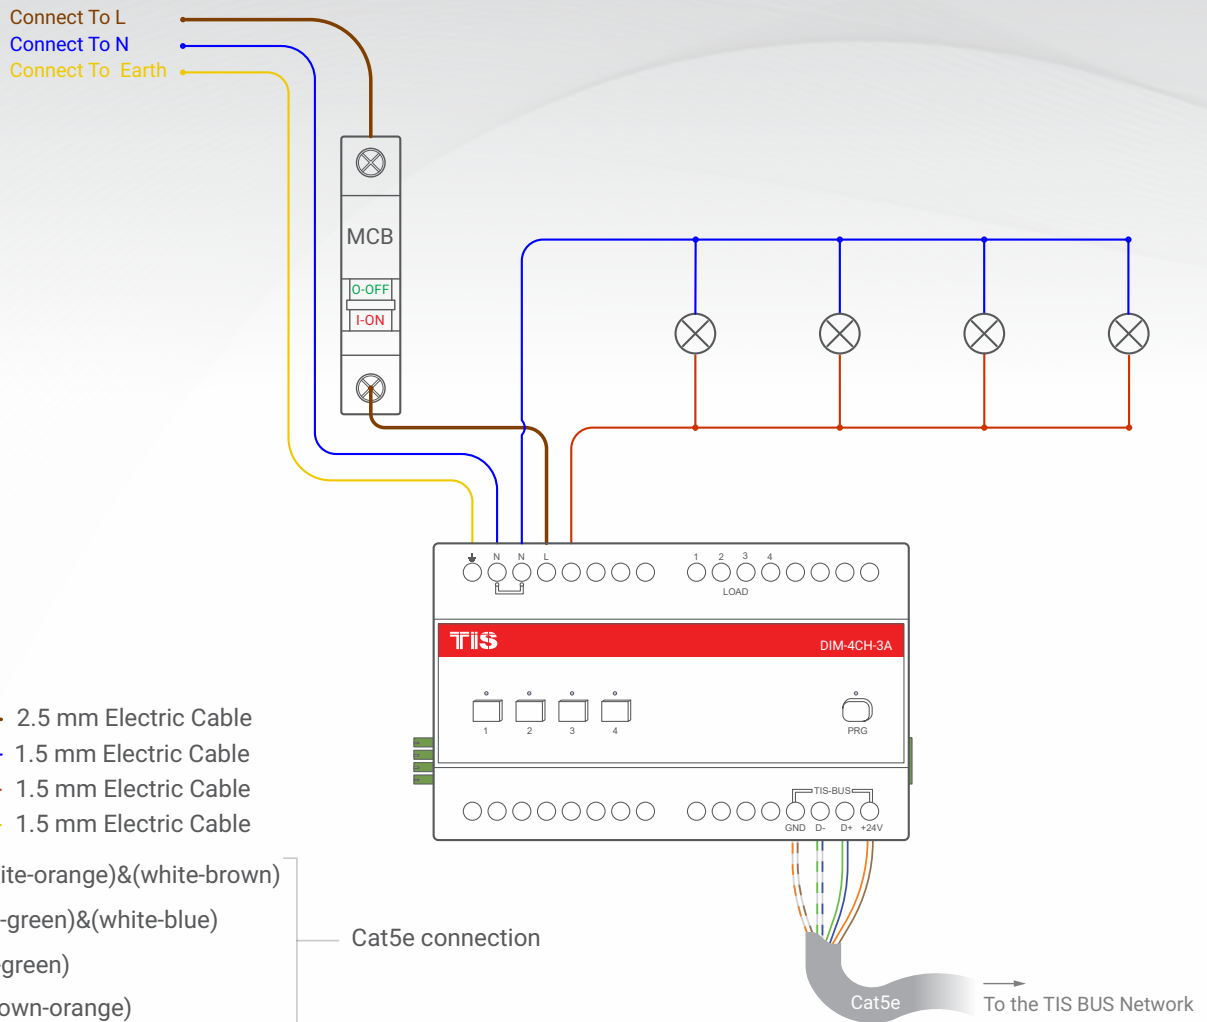

# TIS DIMMER

4 Channels 3 Amp.

Product Diagrams V 1.1

Model: DIM-4CH-3A

▲ Figure 1: Lights Connection Diagram

# TIS DIMMER

4 CHANNELS 3 AMP.

Model: DIM-4CH-3A

▲ Figure 2: Module's Bus Connection Color Coding

Copyright © 2020 TIS, All Rights Reserved  
TIS Logo is a Registered Trademark of Texas Intelligent System LLC in the United States of America. This company takes TIS Control Ltd. in other countries. All of the Specifications are subject to change without notice.

# TIS DIMMER

4 CHANNELS 3 AMP.

Model: DIM-4CH-3A

▲ Figure 3: DIN-Rail Bus Module Configuration Diagram

▲ Figure 4: Module Dimensions

Copyright © 2020 TIS, All Rights Reserved  
TIS Logo is a Registered Trademark of Texas Intelligent System LLC in the United States of America. This company takes TIS Control Ltd. in other countries. All of the Specifications are subject to change without notice.