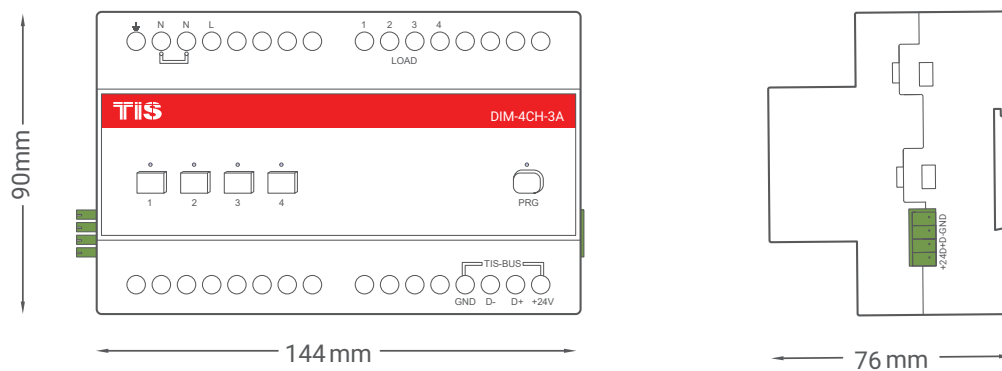

# TIS DIMMER

4 CHANNELS 3 AMP.

Model: DIM-4CH-3A

▲ Figure 3: DIN-Rail Bus Module Configuration Diagram

▲ Figure 4: Module Dimensions

Copyright © 2020 TIS, All Rights Reserved  
TIS Logo is a Registered Trademark of Texas Intelligent System LLC in the United States of America. This company takes TIS Control Ltd. in other countries. All of the Specifications are subject to change without notice.