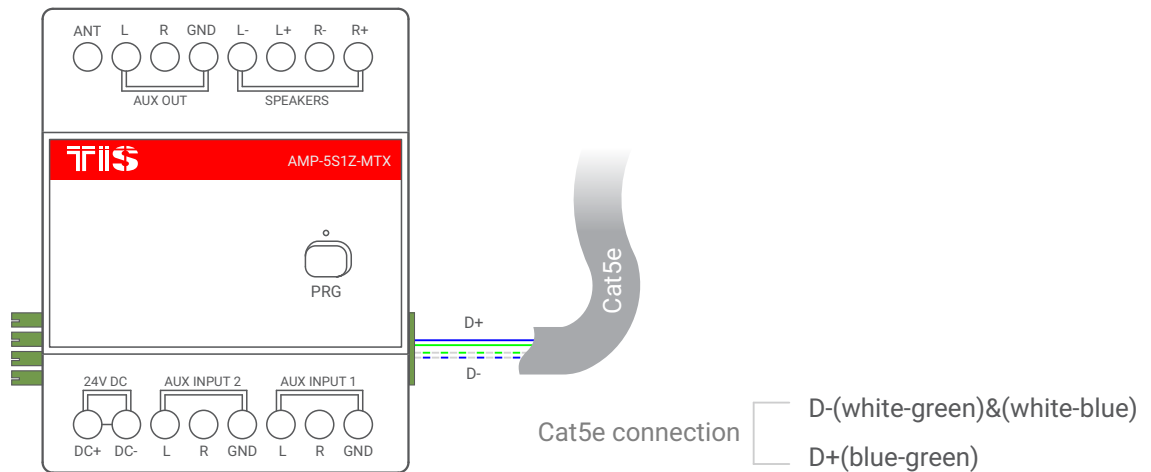

Model: AMP-5S1Z-MTX

▲ Figure 4: DIN-Rail Bus Module Configuration Diagram

▲ Figure 3: Bus Connection Color Coding

Copyright © 2020 TIS, All Rights Reserved
 TIS Logo is a Registered Trademark of Texas Intelligent System LLC in the United States of America. This company takes TIS Control Ltd. in other countries. All of the Specifications are subject to change without notice.