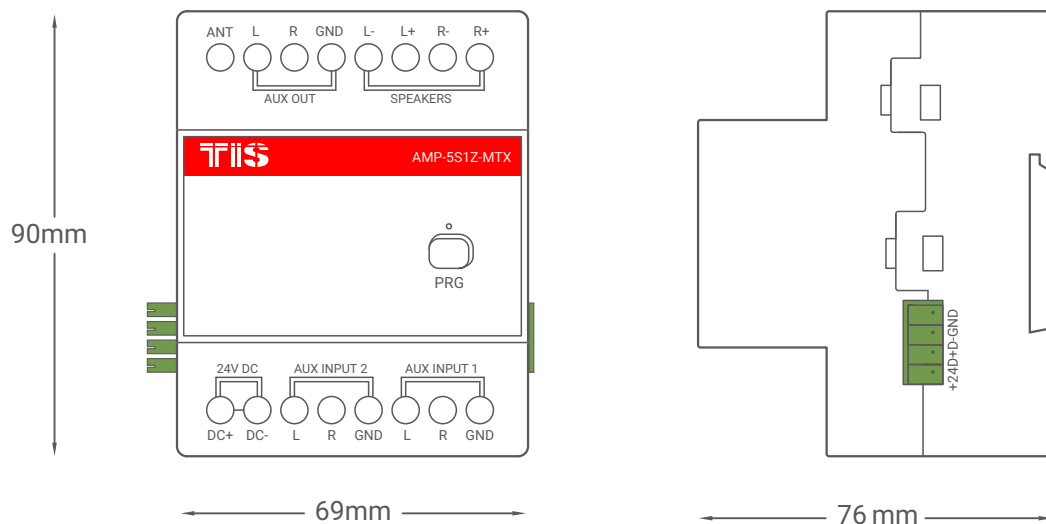

TIS AUDIO PLAYER

Player / Amplifier 1 Zone 5 Sources

Model: AMP-5S1Z-MTX

▲ Figure 5: Module Dimensions

Copyright © 2020 TIS, All Rights Reserved
TIS Logo is a Registered Trademark of Texas Intelligent System LLC in the United States of America. This company takes TIS Control Ltd. in other countries. All of the Specifications are subject to change without notice.

TEXAS INTELLIGENT SYSTEM LLC
SUITE# 610, 860 NORTH DOROTHY DR
RICHARDSON
TX 75081.USA

TIS CONTROL LIMITED
RM 1502-p9 Easey CommBldg
253-261 Hennessy Rd Wanchai
Hong Kong