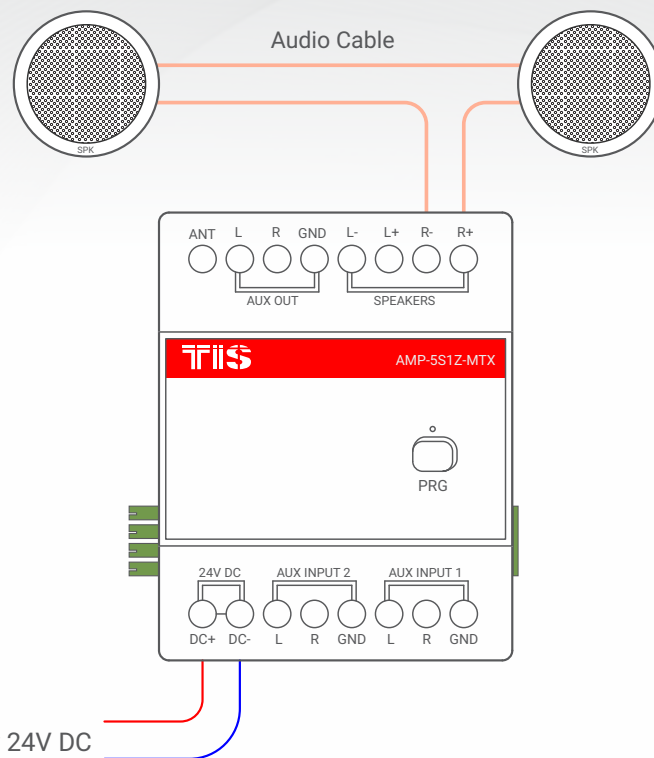

TIS AUDIO PLAYER

Player / Amplifier 1 Zone 5 Sources

Product Diagrams V 1.1

Model: AMP-5S1Z-MTX

- Audio Cable
- Low voltage cable
- Low voltage cable

Cat5e connection [D-(white-green)&(white-blue)
D+(blue-green)

▲ Figure 1: Ceiling-Mount Speaker Connection Diagram (Series Circuit)

TIS AUDIO PLAYER

Player / Amplifier 1 Zone 5 Sources

Model: AMP-5S1Z-MTX

Connect to power supply 24V DC

- Audio Cable
 - Low voltage cable
 - Low voltage cable
- Cat5e connection
- D-(white-green)&(white-blue)
 - D+(blue-green)