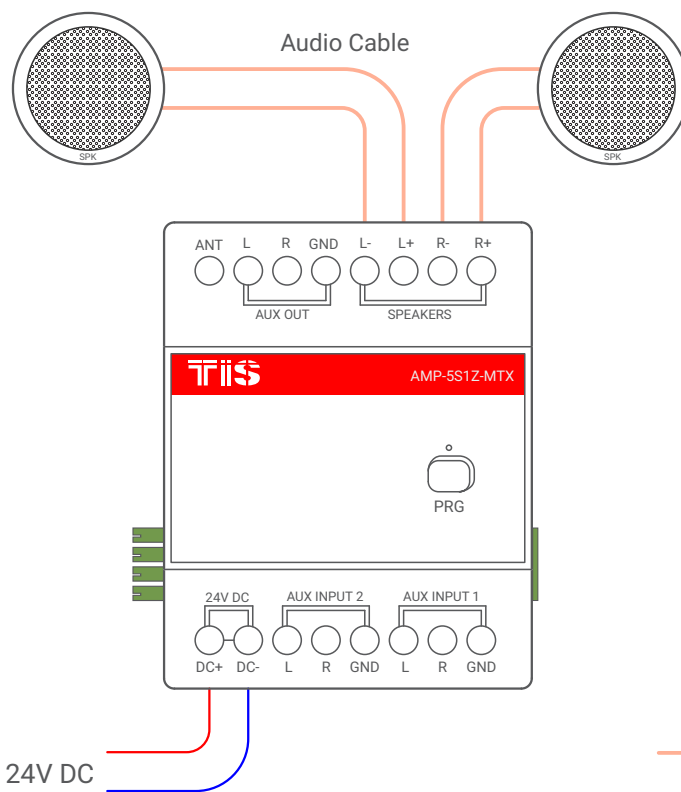

TIS AUDIO PLAYER

Player / Amplifier 1 Zone 5 Sources

Product Diagrams V 1.1

Model: AMP-5S1Z-MTX

- Audio Cable
- Low voltage cable
- Low voltage cable

Cat5e connection [D-(white-green)&(white-blue)
D+(blue-green)

▲ Figure 1: Ceiling-Mount Speaker Connection Diagram (Series Circuit)

TIS AUDIO PLAYER

Player / Amplifier 1 Zone 5 Sources

Model: AMP-5S1Z-MTX

Connect to power supply 24V DC

- Audio Cable
 - Low voltage cable
 - Low voltage cable
- Cat5e connection
- D-(white-green)&(white-blue)
 - D+(blue-green)