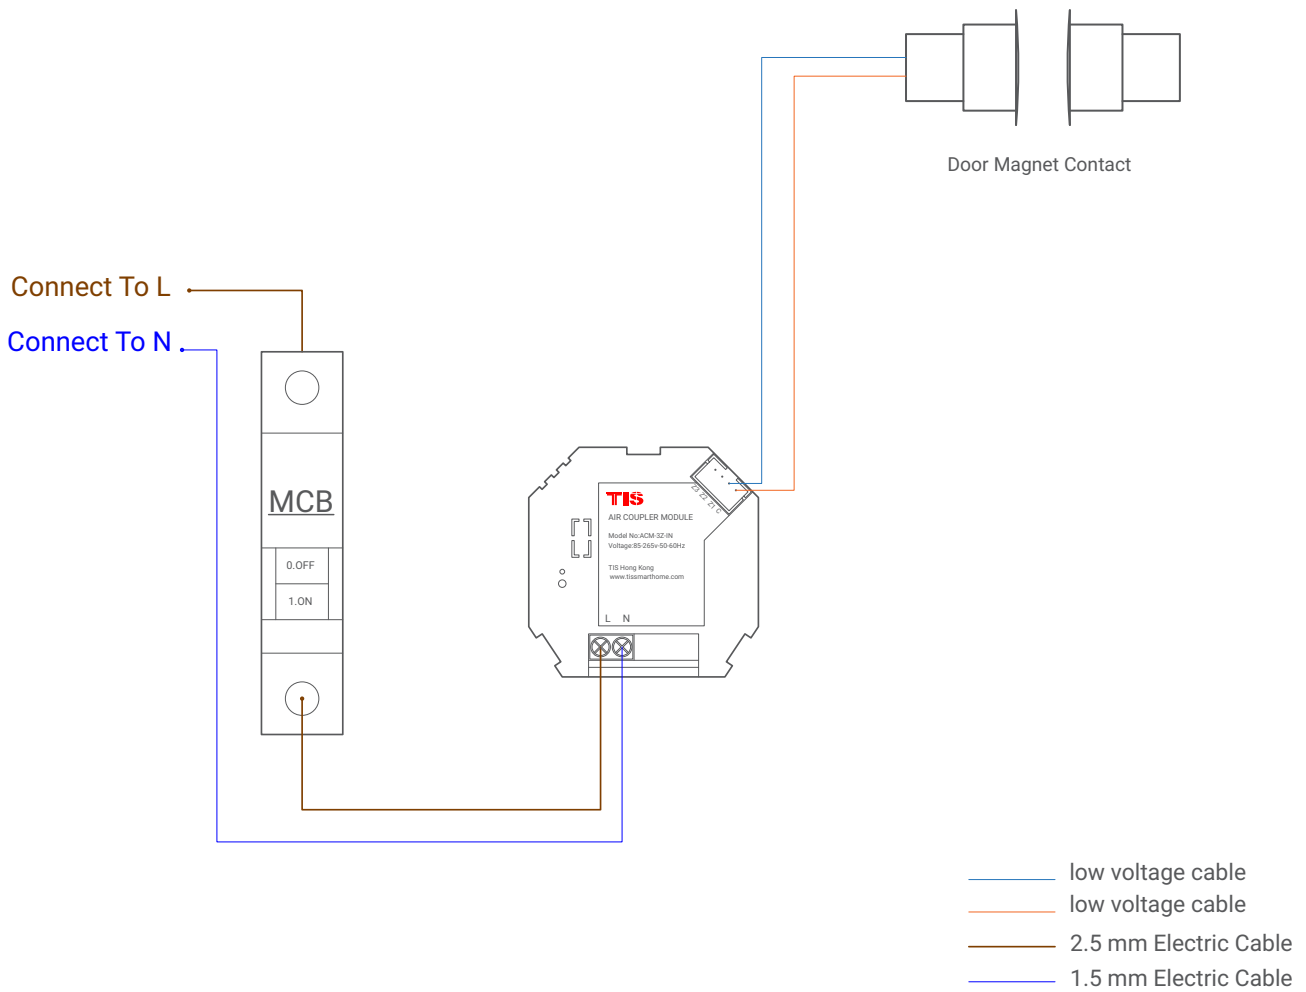

- low voltage cable
- low voltage cable
- low voltage cable
- low voltage cable
- 2.5 mm Electric Cable
- 1.5 mm Electric Cable

▲ Figure 1: ACM-3Z-IN & 3rd Party Sensor Connection Diagram

TIS AIR COUPLER MODULE

Model: ACM-3Z-IN

▲ Figure 2: ACM-3Z-IN & Magnetic Door Contact Connection Diagram

Copyright © 2020 TIS, All Rights Reserved
TIS Logo is a Registered Trademark of Texas Intelligent System LLC in the United States of America. This company takes TIS Control Ltd. in other countries. All of the Specifications are subject to change without notice.

▲ Figure 3: ACM-3Z-IN & Traditional Switch Connection Diagram

Copyright © 2020 TIS, All Rights Reserved
 TIS Logo is a Registered Trademark of Texas Intelligent System LLC in the United States of America. This company takes TIS Control Ltd. in other countries. All of the Specifications are subject to change without notice.