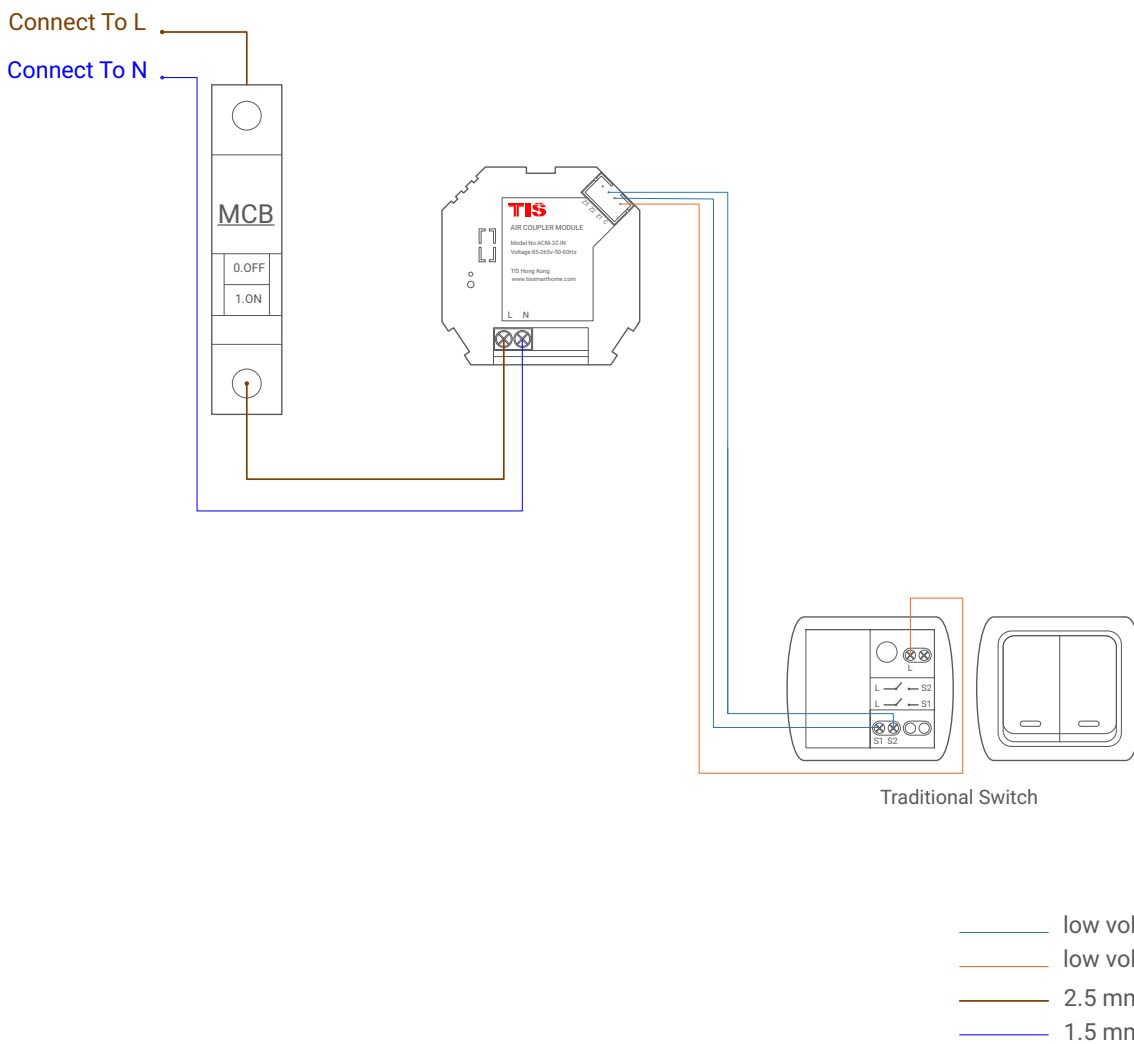

- low voltage cable
- low voltage cable
- low voltage cable
- low voltage cable
- 2.5 mm Electric Cable
- 1.5 mm Electric Cable

▲ Figure 1: ACM-3Z-IN & 3rd Party Sensor Connection Diagram

TIS AIR COUPLER MODULE

Model: ACM-3Z-IN

▲ Figure 2: ACM-3Z-IN & Magnetic Door Contact Connection Diagram

Copyright © 2020 TIS, All Rights Reserved
TIS Logo is a Registered Trademark of Texas Intelligent System LLC in the United States of America. This company takes TIS Control Ltd. in other countries. All of the Specifications are subject to change without notice.

▲ Figure 3: ACM-3Z-IN & Traditional Switch Connection Diagram

Copyright © 2020 TIS, All Rights Reserved
 TIS Logo is a Registered Trademark of Texas Intelligent System LLC in the United States of America. This company takes TIS Control Ltd. in other countries. All of the Specifications are subject to change without notice.